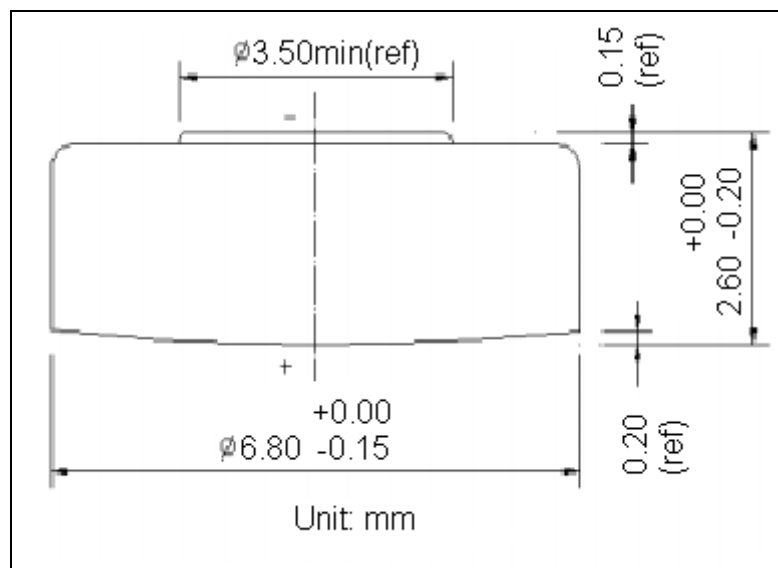

Cross References:

IEC JIS Eveready Varta Duracell Panasonic Sony

SR66 SR626W 377 V377 D377 SP377 SR626SW

* The information (subject to change without prior notice) contained in this document is for reference only and should not be used as a basis for product guarantee or warranty. For applications other than those described here, please consult your nearest GP Sales and Marketing Office or Distributors.