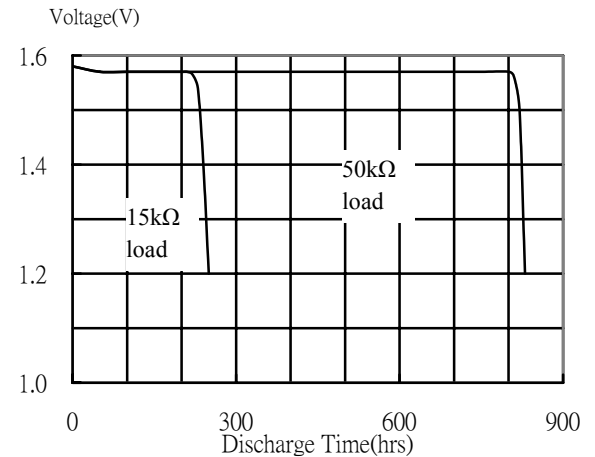

GP Batteries

Data Sheet

Model No.: GP377

Description	: Silver Oxide Low Drain Button Cell
Nominal Voltage	: 1.55Volts
Nominal Dimensions	: Ø6.80mm×2.60mm
Application	: Analog watch
Average Weight	: 0.40g
Date Code	: Unless otherwise specified, each cell Will carry a numeric year code and an alphabetical month code.
Shelf Life	: Not less than 90% of the service capacity within first year. , not less than 85% of the service capacity with third year storage at 22 ± 3 °C 40-80 %RH.
Close Circuit Voltage	: 1.25 Volts (min.)(load resistor 200Ω at 22 ± 3 °C for 0.1 to 2 seconds)
Nominal Service Life	: 800hrs (at 50kΩ load) (to 1.2V at 22 ± 3 °C) 200days (at 300kΩ load)
Average Service Capacity	: 25mAh(at 50kΩ load) (to 1.2V at 22 ± 3 °C)

Typical Discharge characteristics at 22 ± 3°C