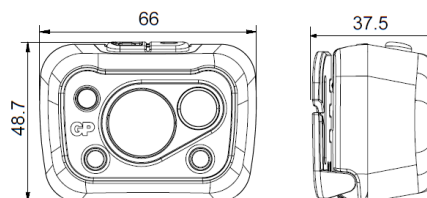

GP Batteries

Product Specification

Model no.: CHW54

Basic information

Product Name	:	Discovery Tough Motion Sensor Work headlamp
Dimension	:	66 x 48.7 x 37.5 mm
Weight	:	61.5g (w/o batteries), 97.5g (w/ batteries)
Housing material	:	Plastic
Battery type	:	3x AAA alkaline / NiMH batteries