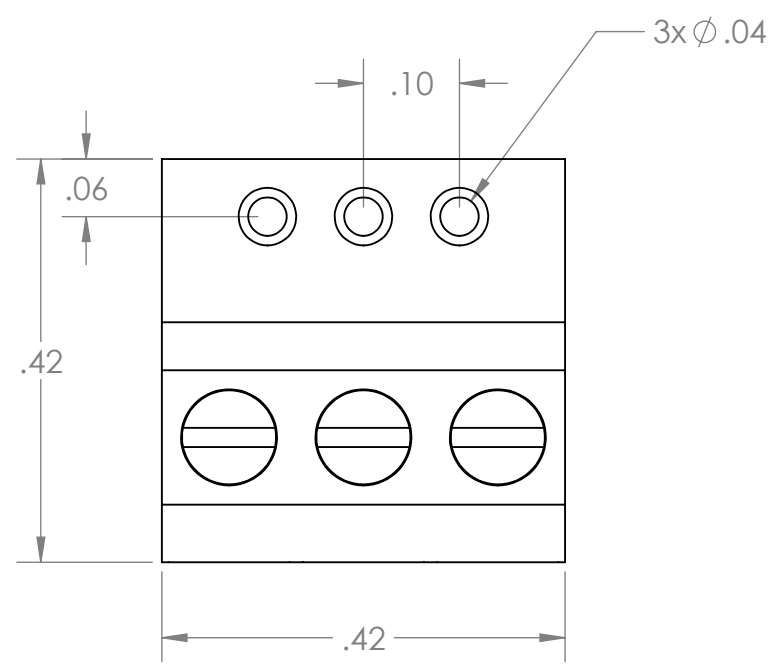

8 7 6 5 4 3 2 1

D  
C  
B  
A

D  
C  
B  
A

8 7 6 5 4 3 2 1

 <b>GRAVITECH</b> WWW.GRAVITECH.US		MADE IN U.S.A. ELECTRONIC EXPERIMENTAL SOLUTIONS	
TITLE: 3-Position Terminal Block Breakout		P/N: BB-TERM3	
SIZE <b>B</b>	DWG. NO.		
SCALE: 5:1	DO NOT SCALE DRAWING	ALL DIMENSION ARE IN INCH	SHEET 1 OF 1