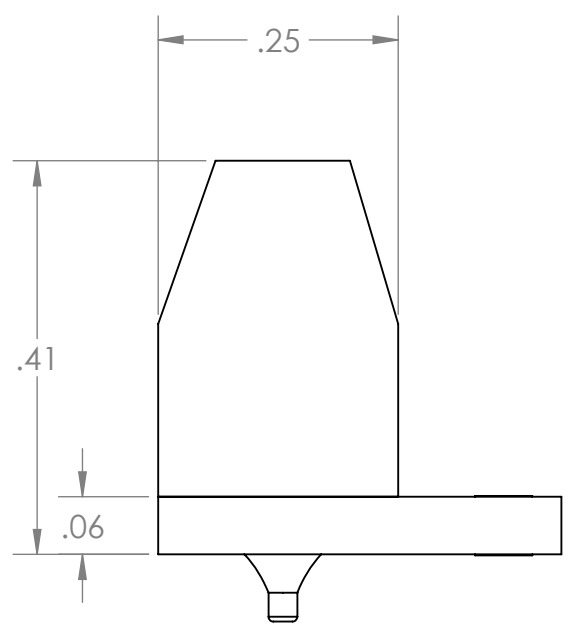

8 7 6 5 4 3 2 1

D  
C  
B  
A

D  
C  
B  
A

8 7 6 5 4 3 2 1

 <b>GRAVITECH</b> WWW.GRAVITECH.US		MADE IN U.S.A. ELECTRONIC EXPERIMENTAL SOLUTIONS	
TITLE: 3-Position Terminal Block Breakout		P/N: BB-TERM3	
SIZE <b>B</b>	DWG. NO.		
SCALE: 5:1	DO NOT SCALE DRAWING	ALL DIMENSION ARE IN INCH	SHEET 1 OF 1