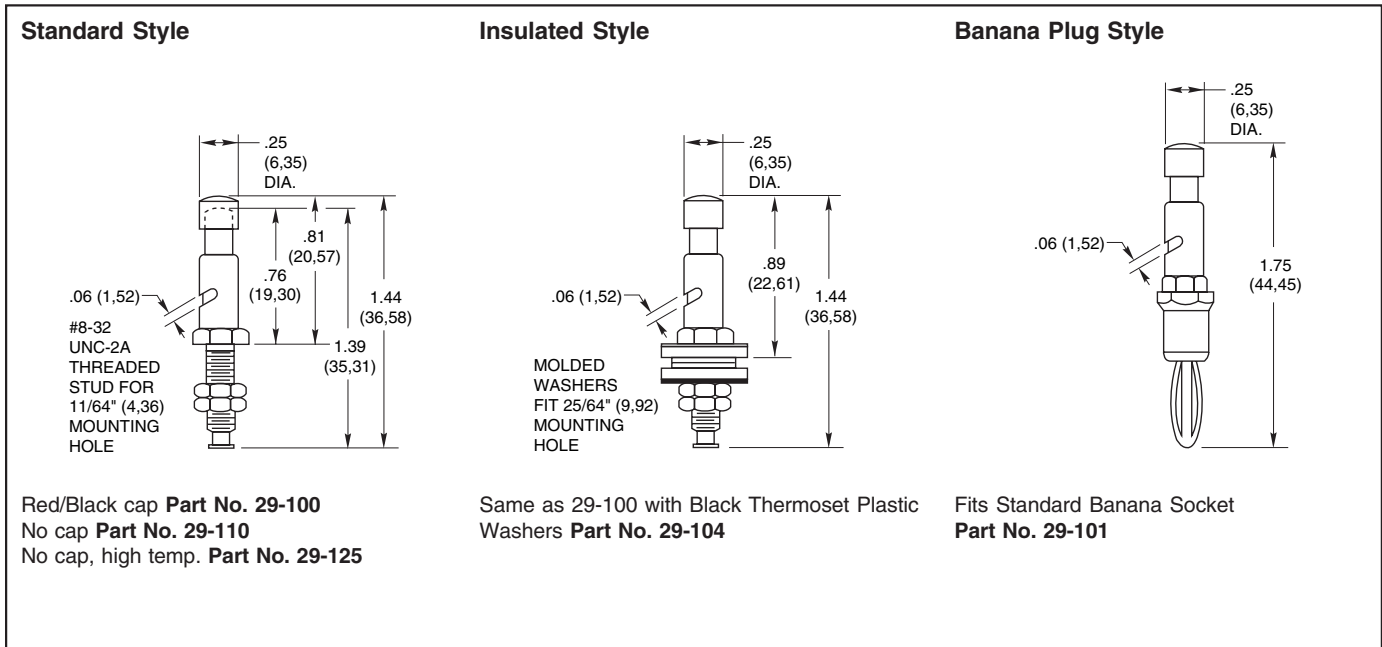

SERIES 29

FEATURES

- Quick Connect/Disconnect
- Only 7/8" Above Board Height
- Standard, Insulated, or Banana Plug Styles
- High Temperature Spring Style
- Color-Coded Caps with Optional Additional Colors

DESCRIPTION

Press button and put lead in slot and release. Spring pressure assures firm, positive contact.

DIMENSIONS In Inches (and millimeters)

SPECIFICATIONS

Rating Criteria

Rating: At 120 Vdc, 20A continuously, with a maximum temperature rise of 20°C.