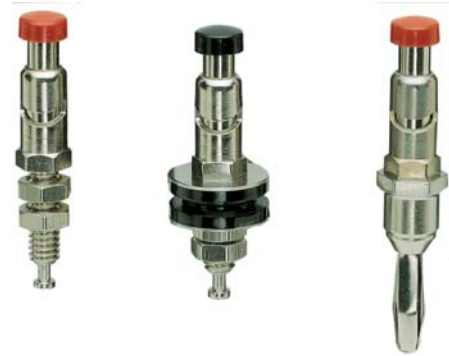

SERIES 29

FEATURES

- Quick Connect/Disconnect
- Only 7/8" Above Board Height
- Standard, Insulated, or Banana Plug Styles
- High Temperature Spring Style
- Color-Coded Caps with Optional Additional Colors

DESCRIPTION

Press button and put lead in slot and release. Spring pressure assures firm, positive contact.

DIMENSIONS In Inches (and millimeters)

SPECIFICATIONS

Rating Criteria

Rating: At 120 Vdc, 20A continuously, with a maximum temperature rise of 20°C.

Materials and Finishes

External Metal Parts: Nickel-plated brass

Spring: Tinned music wire

Button Caps: Polyethylene

Washers (29-104): Black thermoset plastic

High Temperature Spring: Stainless steel

OPTIONS

Green or White Caps

Gold plate finish: Available on all but Banana Plug styles.

ORDERING INFORMATION

Description	Part Number
Standard, without cap	29-110
Standard, with red cap	29-100 RED
Standard, with black cap	29-100 BLK
High temperature standard, without cap	29-125
Insulated, with black cap	29-104 BLK
Insulated, with red cap	29-104 RED
Banana plug, with black cap	29-101 BLK
Banana plug, with red cap	29-101 RED