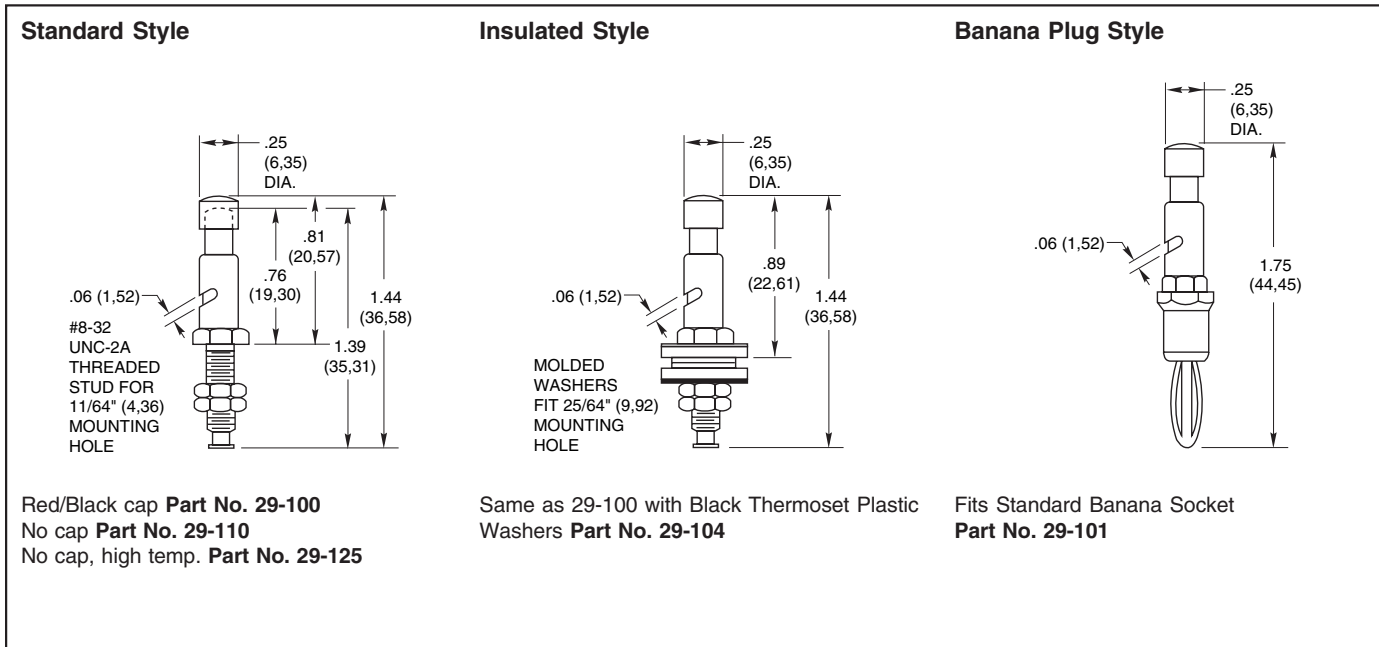

SERIES 29

FEATURES

- Quick Connect/Disconnect
- Only 7/8" Above Board Height
- Standard, Insulated, or Banana Plug Styles
- High Temperature Spring Style
- Color-Coded Caps with Optional Additional Colors

DESCRIPTION

Press button and put lead in slot and release. Spring pressure assures firm, positive contact.

DIMENSIONS In Inches (and millimeters)

SPECIFICATIONS

Rating Criteria

Rating: At 120 Vdc, 20A continuously, with a maximum temperature rise of 20°C.