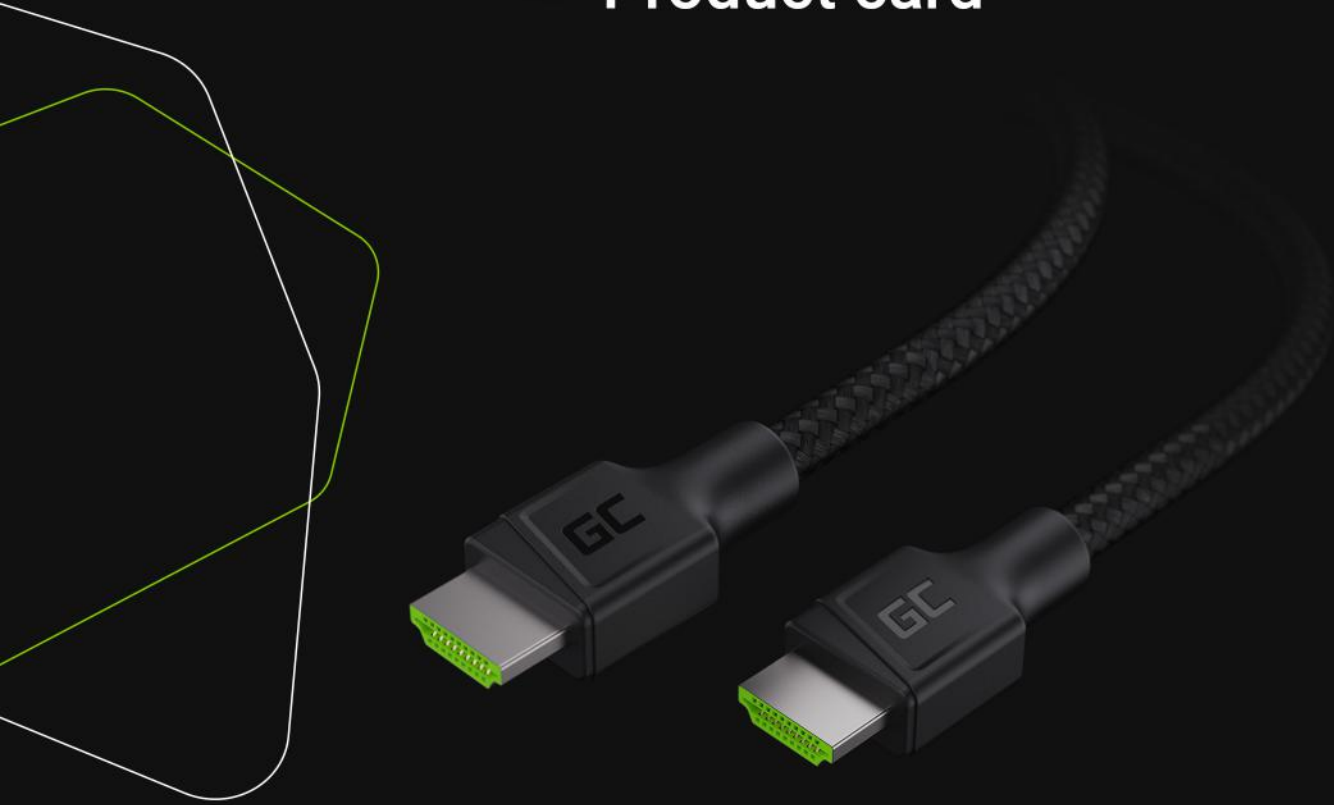

**Green Cell**

# GC StreamPlay

## Product card

**Model - GC StreamPlay 1.5m (HDGC01)**

<b>Length:</b>	1.5 m
<b>Plug type:</b>	HDMI - HDMI
<b>HDMI version:</b>	2.0b
<b>Connectors:</b>	24k gold-plated
<b>Supported formats:</b>	≤ 4K 60 Hz
<b>Supported technologies:</b>	HDR, HDR10, Dolby Vision, DTS:X, Dolby Atmos, CEC, ARC, HDCP 2.2, 3D TV, Ethernet
<b>Data transfer:</b>	18 Gbps
<b>Inside conductor of cable:</b>	99.99% high quality pure oxygen-free copper
<b>Passed test:</b>	2.0 Cat 2 ATC