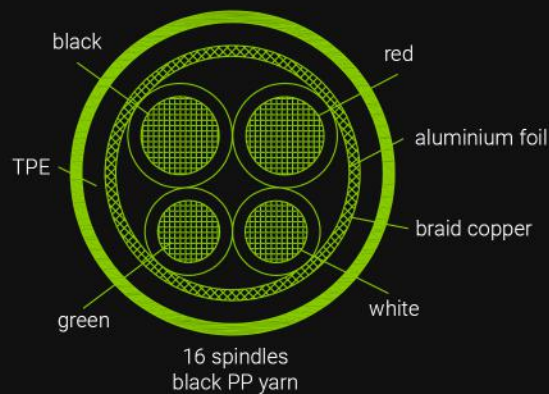

**Green Cell**

# GC Ray

Product card

Model - GC Ray USB-C 120 cm (KABGC06)

<b>Length:</b>	120 cm
<b>Plug type:</b>	USB-A - USB-C
<b>Backlight:</b>	Yes, Green
<b>Data&amp;Sync:</b>	480mb/s
<b>Compatible fast charging technologies:</b>	QC 3.0, GC Ultra Charge, Samsung AFC, Huawei FCP / SCP