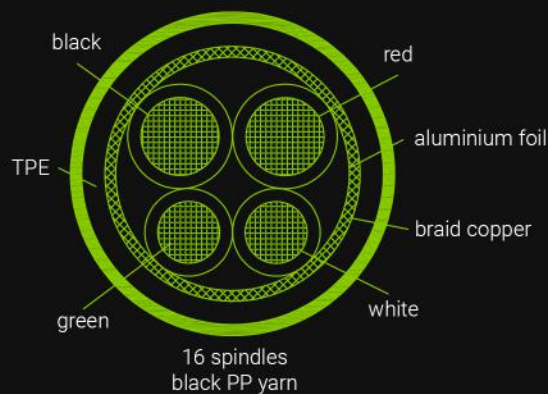

Green Cell

GC PowerStream

Product card

Model - GC PowerStream Micro USB 120 cm (KABGC20)

Length:	120 cm
Plug type:	USB-A - Micro USB
Compatible fast charging technologies:	QC 3.0, GC Ultra Charge, Samsung AFC, Huawei FCP / SCP
Data&Sync:	480 mb/s