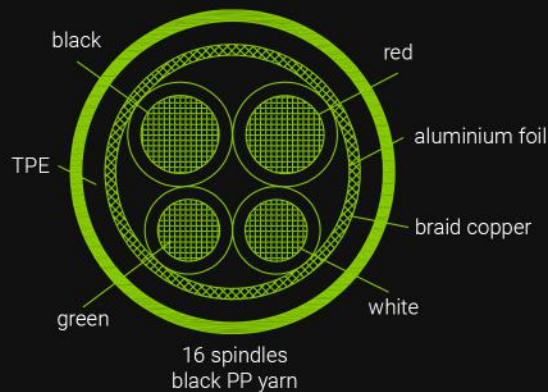

Green Cell

GC PowerStream

Product card

Model - GC PowerStream Lightning 120 cm (KABGC21)

Length:	120 cm
Plug type:	USB-A - Lightning
Compatible fast charging technologies:	Apple 2.4A
Data&Sync:	480 mb/s

X-ON Electronics