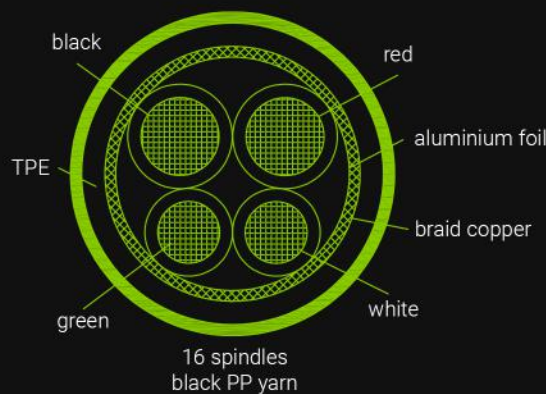

Green Cell

GC PowerStream

Product card

Model - GC PowerStream USB-C 120 cm (KABGC22)

Length:	120 cm
Plug type:	USB-A - USB-C
Compatible fast charging technologies:	QC 3.0, GC Ultra Charge, Samsung AFC, Huawei FCP / SCP
Data&Sync:	480 mb/s