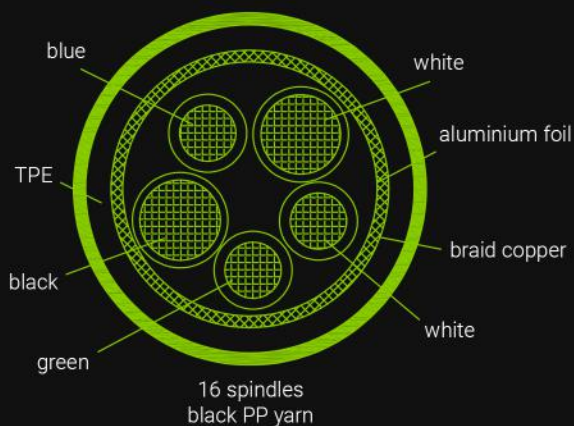

Green Cell

GC PowerStream

Product card

Model - GC PowerStream USB-C - USB-C 200 cm (KABGC29)

Length:	200 cm
Plug type:	USB-C - USB-C
Compatible fast charging technologies:	Power Delivery, Quick Charge 3.0, GC Ultra Charge
Data&Sync:	480 mb/s