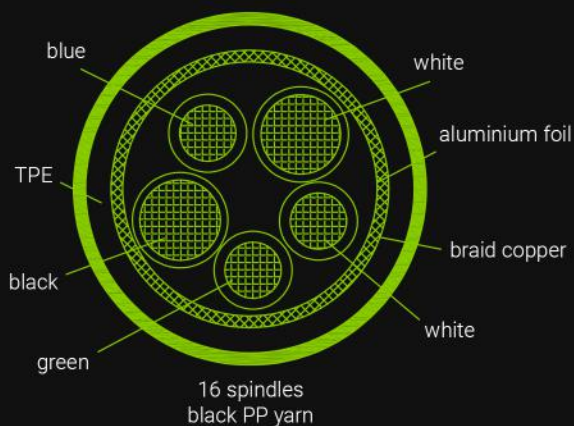

Green Cell

GC PowerStream

Product card

Model - GC PowerStream USB-C - USB-C 120 cm (KABGC30)

Length:	120 cm
Plug type:	USB-C - USB-C
Compatible fast charging technologies:	Power Delivery, Quick Charge 3.0, GC Ultra Charge
Data&Sync:	480 mb/s