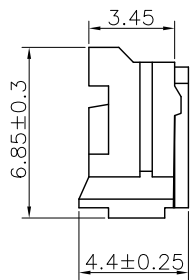

REV.	LOCAS.	DESCRIPTION	DATE	DRAWN
A	NEW	INTERIM INITIAL RELEASE.	2017.06.03	谢青平
B	更新图纸		2022.06.22	钟建虾

4P以上 示意图

3P 示意图

2P 示意图

Specifications  
 Voltage rating:100V AC/DC  
 Current Rating:2A AC/DC  
 Withstanding Voltage:800V AC  
 Insulation Resistance:1000MΩ Min.  
 Contact Resistance:20mΩ Max.  
 After environmental testing: ≤20mΩ  
 Operating Temperature:-25°C to +85°C  
 Materials  
 Insulator Material:PA66 94V-0  
 All materials must meet GREENCONN hazardous substances control standards.  
 Mating With:  
 Wafer:GWFB123-A001  
 Terminal:GRF143-T1

No. of Pins/Row	Dimension Information	
	A	B
02	2.00	4.60
03	4.00	6.60
04	6.00	8.60
05	8.00	10.60
06	10.00	12.60
07	12.00	14.60
08	14.00	16.60
09	16.00	18.60
10	18.00	20.60
11	20.00	22.60
12	22.00	24.60
13	24.00	26.60
14	26.00	28.60
15	28.00	30.60
16	30.00	32.60