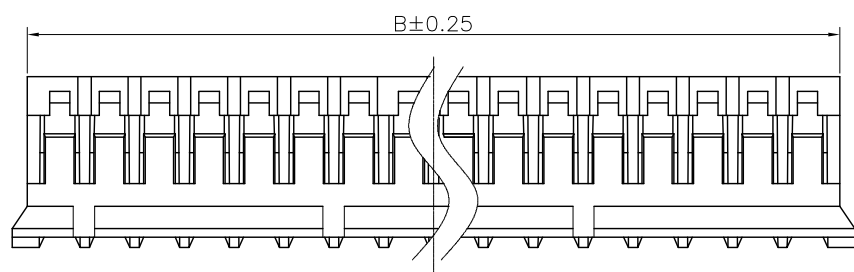

REV.	LOCAS.	DESCRIPTION	DATE	DRAWN
A	NEW	INTERIM INITIAL RELEASE.	2017.06.03	谢青平
B	更新图纸		2022.06.22	钟建虾

4P以上 示意图

3P 示意图

2P 示意图

Specifications  
 Voltage rating:100V AC/DC  
 Current Rating:2A AC/DC  
 Withstanding Voltage:800V AC  
 Insulation Resistance:1000MΩ Min.  
 Contact Resistance:20mΩ Max.  
 After environmental testing: ≤20mΩ  
 Operating Temperature:-25°C to +85°C  
 Materials  
 Insulator Material:PA66 94V-0  
 All materials must meet GREENCONN hazardous substances control standards.  
 Mating With:  
 Wafer:GWFB123-A001  
 Terminal:GRF143-T1

No. of Pins/Row	Dimension Information	
	A	B
02	2.00	4.60
03	4.00	6.60
04	6.00	8.60
05	8.00	10.60
06	10.00	12.60
07	12.00	14.60
08	14.00	16.60
09	16.00	18.60
10	18.00	20.60
11	20.00	22.60
12	22.00	24.60
13	24.00	26.60
14	26.00	28.60
15	28.00	30.60
16	30.00	32.60