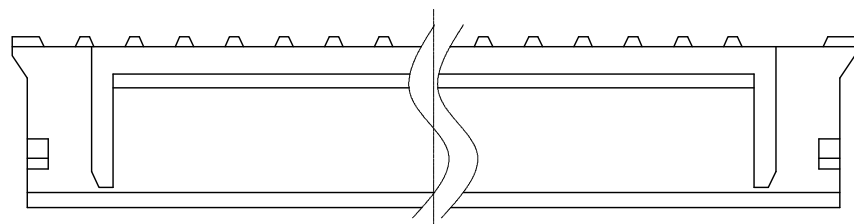

REV.	LOCAS.	DESCRIPTION	DATE	DRAWN
A	NEW	INTERIM INITIAL RELEASE.	2017.06.03	谢青平
B	更新图纸		2022.06.22	钟建虾

4P以上 示意图

3P 示意图

2P 示意图

Specifications  
 Voltage rating:100V AC/DC  
 Current Rating:2A AC/DC  
 Withstanding Voltage:800V AC  
 Insulation Resistance:1000MΩ Min.  
 Contact Resistance:20mΩ Max.  
 After environmental testing: ≤20mΩ  
 Operating Temperature:-25°C to +85°C  
 Materials  
 Insulator Material:PA66 94V-0  
 All materials must meet GREENCONN hazardous substances control standards.  
 Mating With:  
 Wafer:GWFB123-A001  
 Terminal:GRF143-T1

No. of Pins/Row	Dimension Information	
	A	B
02	2.00	4.60
03	4.00	6.60
04	6.00	8.60
05	8.00	10.60
06	10.00	12.60
07	12.00	14.60
08	14.00	16.60
09	16.00	18.60
10	18.00	20.60
11	20.00	22.60
12	22.00	24.60
13	24.00	26.60
14	26.00	28.60
15	28.00	30.60
16	30.00	32.60