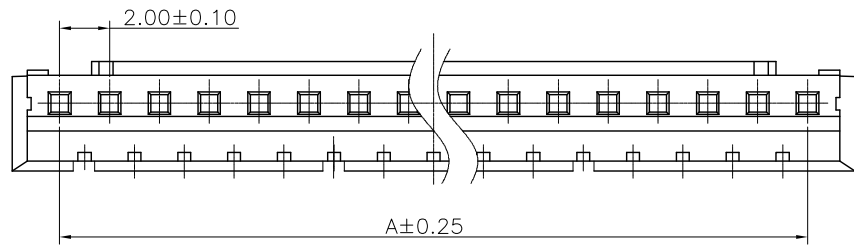

REV.	LOCAS.	DESCRIPTION	DATE	DRAWN
A	NEW	INTERIM INITIAL RELEASE.	2017.06.03	谢青平
B	更新图纸		2022.06.22	钟建虾

4P以上 示意图

3P 示意图

2P 示意图

Specifications  
 Voltage rating:100V AC/DC  
 Current Rating:2A AC/DC  
 Withstanding Voltage:800V AC  
 Insulation Resistance:1000MΩ Min.  
 Contact Resistance:20mΩ Max.  
 After environmental testing: ≤20mΩ  
 Operating Temperature:-25°C to +85°C  
 Materials  
 Insulator Material:PA66 94V-0  
 All materials must meet GREENCONN hazardous substances control standards.  
 Mating With:  
 Wafer:GWFB123-A001  
 Terminal:GRF143-T1

No. of Pins/Row	Dimension Information	
	A	B
02	2.00	4.60
03	4.00	6.60
04	6.00	8.60
05	8.00	10.60
06	10.00	12.60
07	12.00	14.60
08	14.00	16.60
09	16.00	18.60
10	18.00	20.60
11	20.00	22.60
12	22.00	24.60
13	24.00	26.60
14	26.00	28.60
15	28.00	30.60
16	30.00	32.60