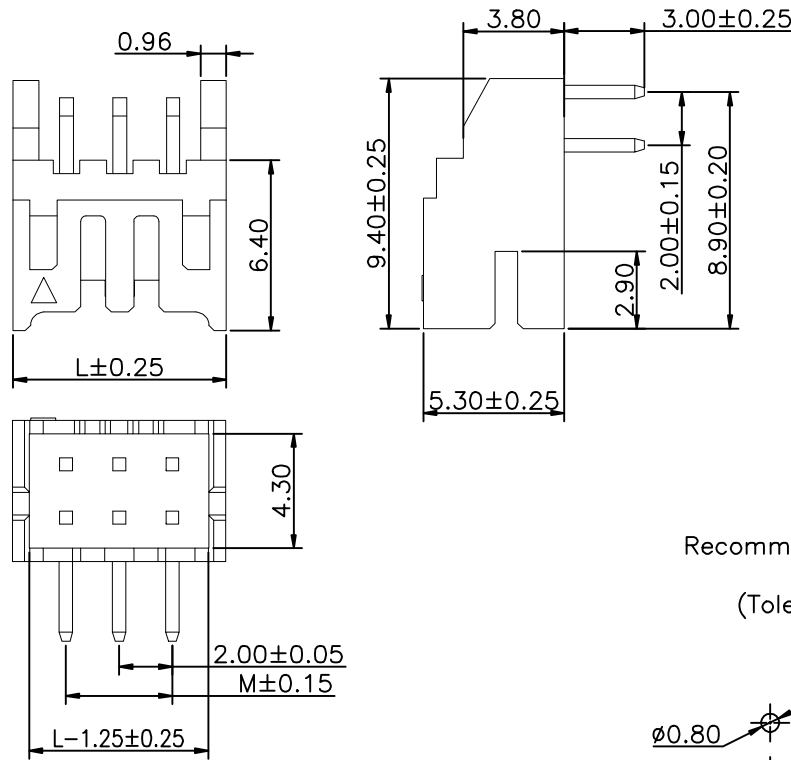

1 2 3 4 5 6 7 8 9

F  
E  
D  
C  
B  
A

Specifications  
 Voltage rating:250V DC  
 Current Rating:3A AC,DC  
 Dielectric Withstanding Voltage:800V AC/minute  
 Insulation Resistance:1000MΩ Min.  
 Temperature Range:-25°C to +85°C  
 Contact Resistance:Initial value/10mΩ Max.after environmental testg20mΩ  
 Materials  
 Contact Material:Brass  
 Insulator Material:NY9T UL94V-0  
 All materials must meet GREENCONN hazardous substances control standards.

Recommended P.C.Board Layout  
 (Tolerance:±0.05)

No. of PIN/ROW	Dimension Information	
	M	L
02	2.00	6.00
03	4.00	8.00
04	6.00	10.00
05	8.00	12.00
06	10.00	14.00
07	12.00	16.00
08	14.00	18.00
09	16.00	20.00
10	18.00	22.00
11	20.00	24.00
12	22.00	26.00
13	24.00	28.00
14	26.00	30.00
15	28.00	32.00
16	30.00	34.00
17	32.00	36.00
18	34.00	38.00
19	36.00	40.00
20	38.00	42.00

Ordering Information

G WFB208 - XX XX A 001 D 2 Z X  
 No. of Pins per Row 02~20      Standard Plating 01=Tin  
 Material D=Nylon 9T      Color 2=White  
 Standard Packing N=PE Bag

格稜股份有限公司  
**Greenconn Corporation**

GENERAL TOLERANCE	
X.±5.0'	X.±0.30
.X'±3.0'	.X±0.25
.XX'±2.0'	.XX±0.15
.XXX'±1.0'	.XXX±0.10

DESIGNED:	DATE:
CHECKED:	DATE:
CO SIGEND:	DATE:
APPROVED:	DATE:

DWG. NO.  
 GWFB208-CA1DZ  
 PART NO.  
 GWFB208-XX01 A001D2ZN