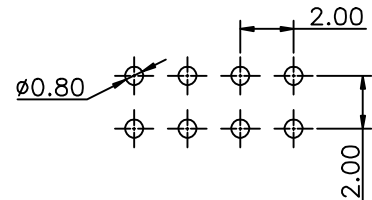

1 2 3 4 5 6 7 8 9

F  
E  
D  
C  
B  
A

Specifications  
 Voltage rating:250V DC  
 Current Rating:3A AC,DC  
 Dielectric Withstanding Voltage:800V AC/minute  
 Insulation Resistance:1000MΩ Min.  
 Temperature Range:-25°C to +85°C  
 Contact Resistance:Initial value/10mΩ Max.after environmental testg20mΩ  
 Materials  
 Contact Material:Brass  
 Insulator Material:NY9T UL94V-0  
 All materials must meet GREENCONN hazardous substances control standards.

Recommended P.C.Board Layout  
 (Tolerance:±0.05)

No. of PIN/ROW	Dimension Information	
	M	L
02	2.00	6.00
03	4.00	8.00
04	6.00	10.00
05	8.00	12.00
06	10.00	14.00
07	12.00	16.00
08	14.00	18.00
09	16.00	20.00
10	18.00	22.00
11	20.00	24.00
12	22.00	26.00
13	24.00	28.00
14	26.00	30.00
15	28.00	32.00
16	30.00	34.00
17	32.00	36.00
18	34.00	38.00
19	36.00	40.00
20	38.00	42.00