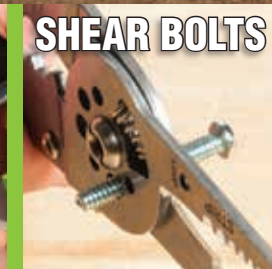

MULTI-FUNCTIONAL, PROFESSIONAL GRADE STAINLESS STEEL WIRE STRIPPERS

**5X
LONGER
LIFE***

*Than Carbon Steel per ASTM B117-11

GRAB

STRIP

CUT

LOOP

SHEAR BOLTS

CRIMP

STAINLESS STEEL

WIRE STRIPPERS

FOR PRODUCT VIDEOS, DEMONSTRATIONS
AND MORE, SCAN THIS QR CODE OR VISIT:
www.youtube.com/GreenleeDEMO

**CARBON
STEEL**

VS

**STAINLESS
STEEL**

RUST RESISTANT
Cutlery grade stainless steel
prevents wear and corrosion

ORDERING INFORMATION

CAT. NO.	UPC NO.	DESCRIPTION	SOLID STRIP	STRANDED STRIP	BOLT SHEAR	CRIMPER
1916-SS	01359	Stainless Wire Stripper / Cutter	10-20	12-22	—	—
1917-SS	01360	Stainless Wire Stripper / Cutter	16-26	18-28	—	—
1950-SS	02241	Pro Stainless Wire Stripper / Cutter / Crimper	10-18	12-20	6-32, 8-32	16-10
1955-SS	01361	Pro Stainless Wire Stripper / Cutter / Crimper (Curve)	10-18	12-20	6-32, 8-33	16-10
1956-SS	02242	Pro Stainless Wire Stripper / Cutter / Crimper (Curve)	6-14	8-16	6-32, 8-34	16-10
1927-SS	02243	Pro Stainless Combination Tool w/Spring	8-18	10-20	4-40 to 10-24	Multiple