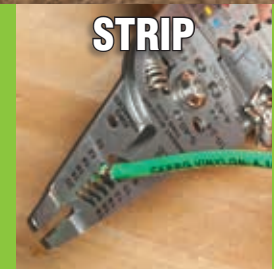

MULTI-FUNCTIONAL, PROFESSIONAL GRADE STAINLESS STEEL WIRE STRIPPERS

**5X
LONGER
LIFE***

*Than Carbon Steel per ASTM B117-11

GRAB

STRIP

CUT

LOOP

SHEAR BOLTS

CRIMP

STAINLESS STEEL

WIRE STRIPPERS

FOR PRODUCT VIDEOS, DEMONSTRATIONS
AND MORE, SCAN THIS QR CODE OR VISIT:
www.youtube.com/GreenleeDEMO

**CARBON
STEEL**

VS

**STAINLESS
STEEL**

RUST RESISTANT
Cutlery grade stainless steel
prevents wear and corrosion

ORDERING INFORMATION

CAT. NO.	UPC NO.	DESCRIPTION	SOLID STRIP	STRANDED STRIP	BOLT SHEAR	CRIMPER
1916-SS	01359	Stainless Wire Stripper / Cutter	10-20	12-22	—	—
1917-SS	01360	Stainless Wire Stripper / Cutter	16-26	18-28	—	—
1950-SS	02241	Pro Stainless Wire Stripper / Cutter / Crimper	10-18	12-20	6-32, 8-32	16-10
1955-SS	01361	Pro Stainless Wire Stripper / Cutter / Crimper (Curve)	10-18	12-20	6-32, 8-33	16-10
1956-SS	02242	Pro Stainless Wire Stripper / Cutter / Crimper (Curve)	6-14	8-16	6-32, 8-34	16-10
1927-SS	02243	Pro Stainless Combination Tool w/Spring	8-18	10-20	4-40 to 10-24	Multiple