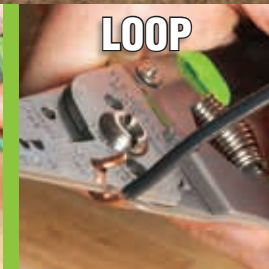

MULTI-FUNCTIONAL, PROFESSIONAL GRADE STAINLESS STEEL WIRE STRIPPERS

**5X
LONGER
LIFE***

*Than Carbon Steel per ASTM B117-11

GRAB

STRIP

CUT

LOOP

SHEAR BOLTS

CRIMP

STAINLESS STEEL

WIRE STRIPPERS

FOR PRODUCT VIDEOS, DEMONSTRATIONS
AND MORE, SCAN THIS QR CODE OR VISIT:
www.youtube.com/GreenleeDEMO

**CARBON
STEEL**

VS

**STAINLESS
STEEL**

RUST RESISTANT
Cutlery grade stainless steel
prevents wear and corrosion

ORDERING INFORMATION

CAT. NO.	UPC NO.	DESCRIPTION	SOLID STRIP	STRANDED STRIP	BOLT SHEAR	CRIMPER
1916-SS	01359	Stainless Wire Stripper / Cutter	10-20	12-22	—	—
1917-SS	01360	Stainless Wire Stripper / Cutter	16-26	18-28	—	—
1950-SS	02241	Pro Stainless Wire Stripper / Cutter / Crimper	10-18	12-20	6-32, 8-32	16-10
1955-SS	01361	Pro Stainless Wire Stripper / Cutter / Crimper (Curve)	10-18	12-20	6-32, 8-33	16-10
1956-SS	02242	Pro Stainless Wire Stripper / Cutter / Crimper (Curve)	6-14	8-16	6-32, 8-34	16-10
1927-SS	02243	Pro Stainless Combination Tool w/Spring	8-18	10-20	4-40 to 10-24	Multiple