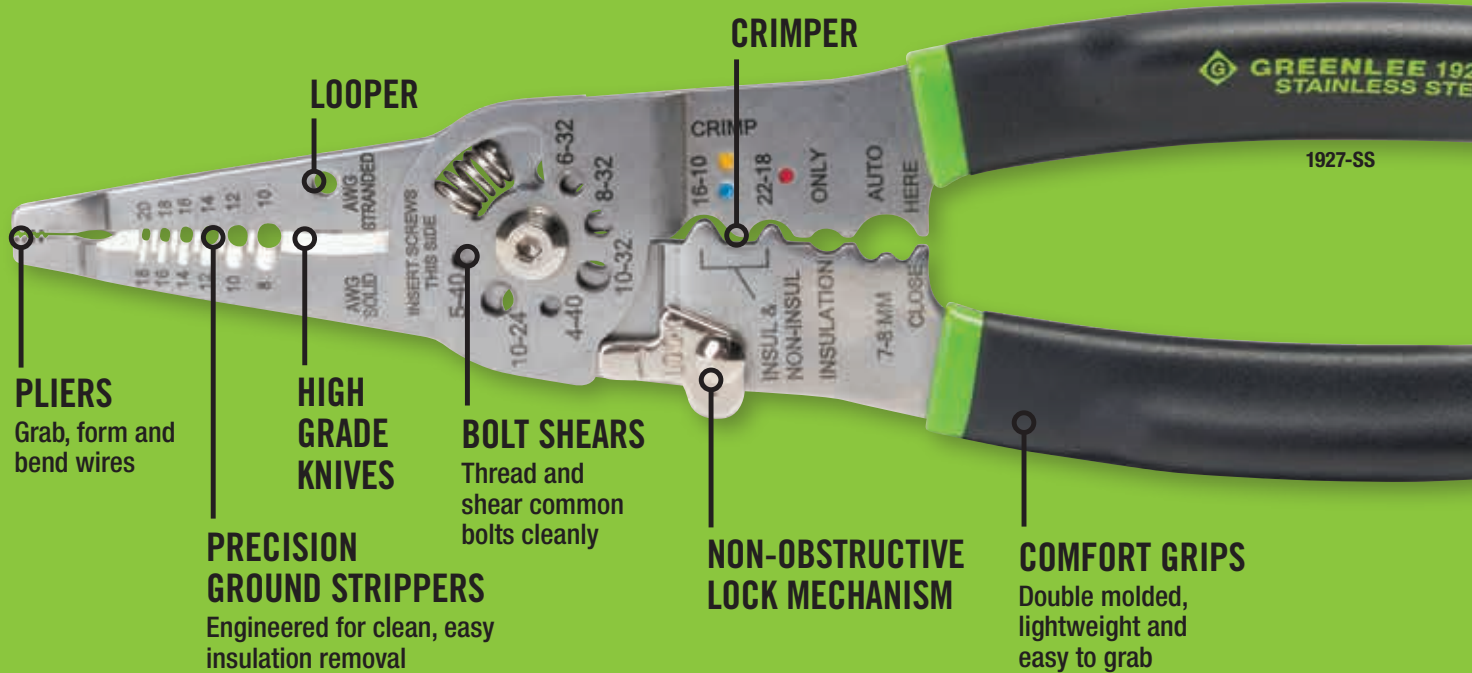

MULTI-FUNCTIONAL, PROFESSIONAL GRADE STAINLESS STEEL WIRE STRIPPERS

**5X
LONGER
LIFE***

*Than Carbon Steel per ASTM B117-11

GRAB

STRIP

CUT

LOOP

SHEAR BOLTS

CRIMP

STAINLESS STEEL

WIRE STRIPPERS

FOR PRODUCT VIDEOS, DEMONSTRATIONS
AND MORE, SCAN THIS QR CODE OR VISIT:
www.youtube.com/GreenleeDEMO

**CARBON
STEEL**

VS

**STAINLESS
STEEL**

RUST RESISTANT
Cutlery grade stainless steel
prevents wear and corrosion

ORDERING INFORMATION

CAT. NO.	UPC NO.	DESCRIPTION	SOLID STRIP	STRANDED STRIP	BOLT SHEAR	CRIMPER
1916-SS	01359	Stainless Wire Stripper / Cutter	10-20	12-22	—	—
1917-SS	01360	Stainless Wire Stripper / Cutter	16-26	18-28	—	—
1950-SS	02241	Pro Stainless Wire Stripper / Cutter / Crimper	10-18	12-20	6-32, 8-32	16-10
1955-SS	01361	Pro Stainless Wire Stripper / Cutter / Crimper (Curve)	10-18	12-20	6-32, 8-33	16-10
1956-SS	02242	Pro Stainless Wire Stripper / Cutter / Crimper (Curve)	6-14	8-16	6-32, 8-34	16-10
1927-SS	02243	Pro Stainless Combination Tool w/Spring	8-18	10-20	4-40 to 10-24	Multiple