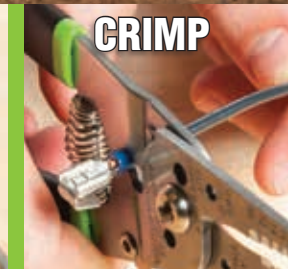

MULTI-FUNCTIONAL, PROFESSIONAL GRADE STAINLESS STEEL WIRE STRIPPERS

**5X
LONGER
LIFE***

*Than Carbon Steel per ASTM B117-11

GRAB

STRIP

CUT

LOOP

SHEAR BOLTS

CRIMP

STAINLESS STEEL

WIRE STRIPPERS

FOR PRODUCT VIDEOS, DEMONSTRATIONS
AND MORE, SCAN THIS QR CODE OR VISIT:
www.youtube.com/GreenleeDEMO

**CARBON
STEEL**

VS

**STAINLESS
STEEL**

RUST RESISTANT
Cutlery grade stainless steel
prevents wear and corrosion

ORDERING INFORMATION

CAT. NO.	UPC NO.	DESCRIPTION	SOLID STRIP	STRANDED STRIP	BOLT SHEAR	CRIMPER
1916-SS	01359	Stainless Wire Stripper / Cutter	10-20	12-22	—	—
1917-SS	01360	Stainless Wire Stripper / Cutter	16-26	18-28	—	—
1950-SS	02241	Pro Stainless Wire Stripper / Cutter / Crimper	10-18	12-20	6-32, 8-32	16-10
1955-SS	01361	Pro Stainless Wire Stripper / Cutter / Crimper (Curve)	10-18	12-20	6-32, 8-33	16-10
1956-SS	02242	Pro Stainless Wire Stripper / Cutter / Crimper (Curve)	6-14	8-16	6-32, 8-34	16-10
1927-SS	02243	Pro Stainless Combination Tool w/Spring	8-18	10-20	4-40 to 10-24	Multiple