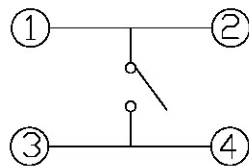

GT-TC034X-HXXX-LX

品赞科技

G-SWITCH

Operating Force

- A=160gf
- B=250gf
- C=100gf
- D=350gf

Switch Height (mm)

- H018=1.8mm
- H025=2.5mm

Switch lifetime (Force)

L1=100,000 Cycles

P.C.B LAND DIMENSION

**G-Switch Specification:**

Operating temperature range: -30°C to +85°C  
 Rating: 50mA, 12V DC  
 Insulation resistance: 100MΩ min. 100V DC  
 Dielectric strength: 250V AC for 1 min  
 Contact resistance: 100mΩ max.  
 Travel: 0.15±0.05mm

Molde code:  
**GT-TC034X-HXXX-LX**  
 REV.: X1 SCALE: 4:1 UNIT: mm  
 SIZE: A4 SHEET: 1/1