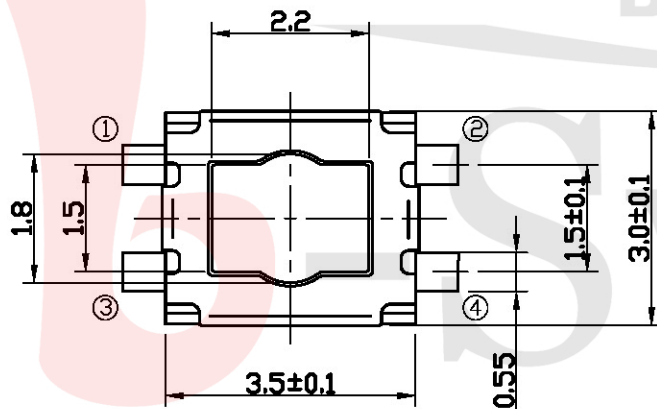

GT-TC034X-HXXX-LX

品赞科技

G-SWITCH

Operating Force

- A=160gf
- B=250gf
- C=100gf
- D=350gf

Switch Height (mm)

- H018=1.8mm
- H025=2.5mm

Switch lifetime (Force)

L1=100,000 Cycles

P.C.B LAND DIMENSION

**G-Switch Specification:**

Operating temperature range: -30°C to +85°C  
 Rating: 50mA, 12V DC  
 Insulation resistance: 100MΩ min. 100V DC  
 Dielectric strength: 250V AC for 1 min  
 Contact resistance: 100mΩ max.  
 Travel: 0.15±0.05mm

CIRCUIT DIAGRAM

RoHS  
Compliant  
2002/95/EC

**G-Switch Electronic (HongKong) CO.,Ltd.**

Unless otherwise specified, Tolerance:  
 X. ±0.30  
 X.x ±0.20  
 X.xx ±0.15  
 X.xxx ±0.10  
 Angles ±3°

DESIGN 陈伟枫 DATE 2021.03.08  
 CHECKED DATE  
 APPROVED DATE  
<http://www.dg-switch.com>  
 TEL: 0769-82388879

Molde code:  
**GT-TC034X-HXXX-LX**  
 REV.: X1 SCALE: 4:1 UNIT: mm  
 SIZE: A4 SHEET: 1/1