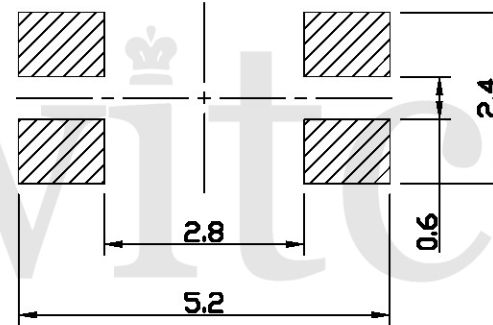

GT-TC034X-HXXX-LX

品赞科技

G-SWITCH

Operating Force

- A=160gf
- B=250gf
- C=100gf
- D=350gf

Switch Height (mm)

- H018=1.8mm
- H025=2.5mm

Switch lifetime (Force)

L1=100,000 Cycles

P.C.B LAND DIMENSION

**G-Switch Specification:**

Operating temperature range: -30°C to +85°C  
 Rating: 50mA, 12V DC  
 Insulation resistance: 100MΩ min. 100V DC  
 Dielectric strength: 250V AC for 1 min  
 Contact resistance: 100mΩ max.  
 Travel: 0.15±0.05mm

CIRCUIT DIAGRAM

RoHS  
Compliant  
2002/95/EC

**G-Switch Electronic (HongKong) CO.,Ltd.**

Unless otherwise specified, Tolerance:  
 X. ±0.30  
 X.x ±0.20  
 X.xx ±0.15  
 X.xxx ±0.10  
 Angles ±3°

DESIGN 陈伟枫 DATE 2021.03.08  
 CHECKED DATE  
 APPROVED DATE  
<http://www.dg-switch.com>  
 TEL: 0769-82388879

Molde code:  
**GT-TC034X-HXXX-LX**  
 REV.: X1 SCALE: 4:1 UNIT: mm  
 SIZE: A4 SHEET: 1/1