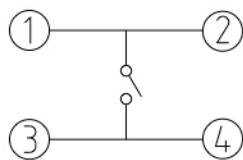

CIRCUIT DIAGRAM