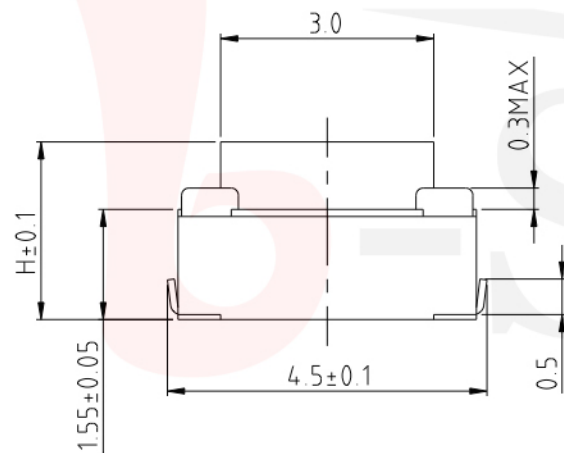

GT-TC048X-HXXX-LX

G-SWITCH

Operating Force

- A=160gf
- B=250gf
- C=100gf
- D=400gf

Switch Height (mm)  
H025=2.5mm

Switch lifetime (Force)

- L1=100,000 Cycles
- L5=500,000 Cycles

P.C.B LAND DIMENSION

**G-Switch Specification:**

Operating temperature range: -30°C to +85°C  
 Rating: 50mA, 24V DC  
 Insulation resistance: 100MΩ min. 100V DC  
 Dielectric strength: 250V AC for 1 min  
 Contact resistance: 100mΩ max.  
 Travel: 0.20±0.1mm

Molde code:		
GT-TC048X-HXXX-LX		
REV.: X1	SCALE: 4:1	UNIT: mm
SIZE: A4	SHEET: 1/1	