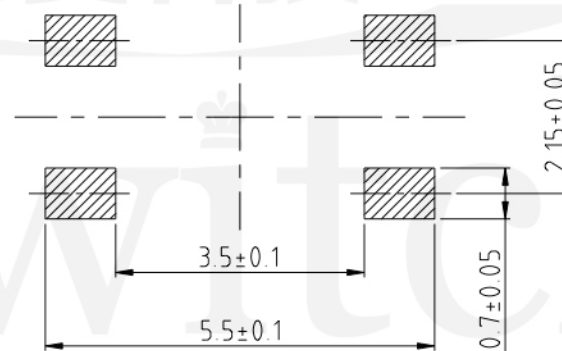

GT-TC048X-HXXX-LX

G-SWITCH

Operating Force

- A=160gf
- B=250gf
- C=100gf
- D=400gf

Switch Height (mm)  
H025=2.5mm

Switch lifetime (Force)

- L1=100,000 Cycles
- L5=500,000 Cycles

P.C.B LAND DIMENSION

**G-Switch Specification:**

Operating temperature range: -30°C to +85°C  
 Rating: 50mA, 24V DC  
 Insulation resistance: 100MΩ min. 100V DC  
 Dielectric strength: 250V AC for 1 min  
 Contact resistance: 100mΩ max.  
 Travel: 0.20±0.1mm

Molde code:		
GT-TC048X-HXXX-LX		
REV.: X1	SCALE: 4:1	UNIT: mm
SIZE: A4	SHEET: 1/1	