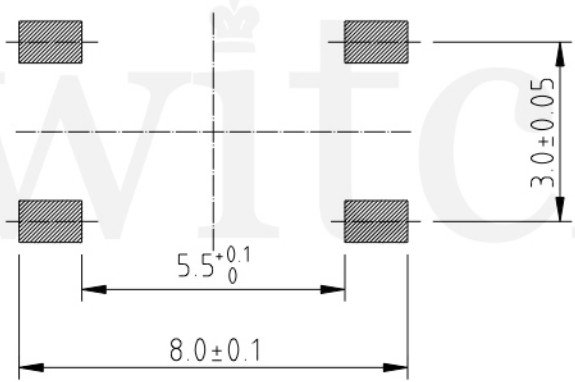

GT-TC074X-HXXX-LX

P.C.B LAND DIMENSION

G-SWITCH

- Operating Force**
 A=160gf
 B=250gf
 C=100gf
 D=70gf
 E=130gf
 F=320gf
 G=400gf
- Switch Height (mm)**
 H038=3.8 H043=4.3
 H045=4.5 H050=5.0
 H055=5.5 H060=6.0
 H065=6.5 H070=7.0
 H080=8.0 H085=8.5
 H090=9.0 H095=9.5

- Switch lifetime (Force)**
 L05=50,000 Cycles (B、F、G)
 L1=100,000 Cycles (A、B)
 L3=300,000 Cycles (A、C、D)
 L5=500,000 Cycles (A、C、D)

G-Switch Specification:
 Operating temperature range : -30°Cto+85°C
 Rating : 50mA.12V DC
 Insulation resistance : 100MΩ min.100V DC
 Dielectric strength : 250V AC for 1 min
 Contact resistance : 100m Ω max.
 Travel:0.25±0.1mm

电路图

G-Switch Electronic (HongKong) CO.,Ltd.

Unless otherwise specified, Tolerance:
 X. ±0.30
 X.x ±0.20
 X.xx ±0.15
 X.xxx ±0.10
 Angles ±3°

DESIGN FengFengChen DATE 2019.05.29
 CHECKED DATE
 APPROVED DATE
<http://www.dg-switch.com>
 TEL:0769-82388879

Molde code:
GT-TC074X-HXXX-LX
 REV.: X1 SCALE: 4:1 UNIT: mm
 SIZE: A4 SHEET: 1/1

X-ON Electronics

Largest Supplier of Electrical and Electronic Components

Click to view similar products for [Tactile Switches](#) category: