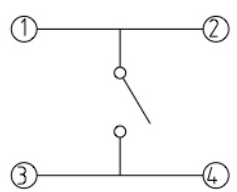

GT-TC074X-HXXX-LX

G-SWITCH

1. **Operating Force**
   A=160gf
   B=250gf
   C=100gf
   D=70gf
   E=130gf
   F=320gf
   G=400gf
2. **Switch Height (mm)**
   H038=3.8 H043=4.3
   H045=4.5 H050=5.0
   H055=5.5 H060=6.0
   H065=6.5 H070=7.0
   H080=8.0 H085=8.5
   H090=9.0 H095=9.5

1. **Switch lifetime (Force)**
   L05=50,000 Cycles (B、F、G)
   L1=100,000 Cycles (A、B)
   L3=300,000 Cycles (A、C、D)
   L5=500,000 Cycles (A、C、D)

G-Switch Specification:
Operating temperature range : -30°Cto+85°C
Rating : 50mA.12V DC
Insulation resistance : 100MΩ min.100V DC
Dielectric strength : 250V AC for 1 min
Contact resistance : 100m Ω max.
Travel:0.25±0.1mm

电路图

G-Switch Electronic (HongKong) CO.,Ltd.

Unless otherwise specified, Tolerance:
X. ±0.30
X.x ±0.20
X.xx ±0.15
X.xxx ±0.10
Angles ±3°

DESIGN FengFengChen DATE 2019.05.29
CHECKED DATE
APPROVED DATE
<http://www.dg-switch.com>
TEL:0769-82388879

Molde code:
GT-TC074X-HXXX-LX
REV.: X1 SCALE: 4:1 UNIT: mm
SIZE: A4 SHEET: 1/1