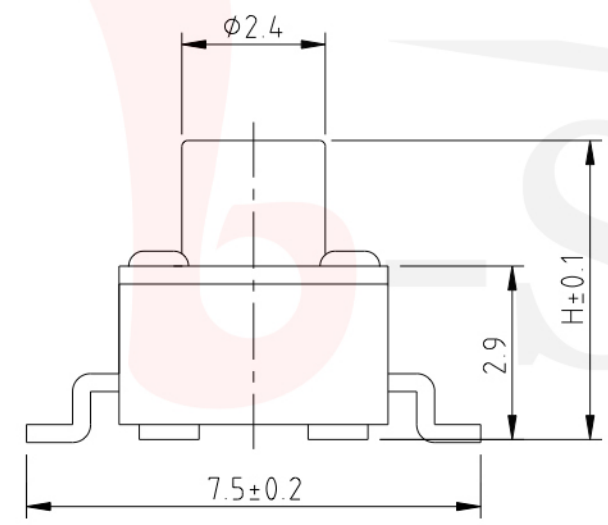

GT-TC074X-HXXX-LX

P.C.B LAND DIMENSION

G-SWITCH

- Operating Force**
 A=160gf
 B=250gf
 C=100gf
 D=70gf
 E=130gf
 F=320gf
 G=400gf
- Switch Height (mm)**
 H038=3.8 H043=4.3
 H045=4.5 H050=5.0
 H055=5.5 H060=6.0
 H065=6.5 H070=7.0
 H080=8.0 H085=8.5
 H090=9.0 H095=9.5

- Switch lifetime (Force)**
 L05=50,000 Cycles (B、F、G)
 L1=100,000 Cycles (A、B)
 L3=300,000 Cycles (A、C、D)
 L5=500,000 Cycles (A、C、D)

G-Switch Specification:
 Operating temperature range : -30°Cto+85°C
 Rating : 50mA.12V DC
 Insulation resistance : 100MΩ min.100V DC
 Dielectric strength : 250V AC for 1 min
 Contact resistance : 100m Ω max.
 Travel:0.25±0.1mm

Molde code:
GT-TC074X-HXXX-LX
 REV.: X1 SCALE: 4:1 UNIT: mm
 SIZE: A4 SHEET: 1/1

X-ON Electronics

Largest Supplier of Electrical and Electronic Components

Click to view similar products for [Tactile Switches](#) category: