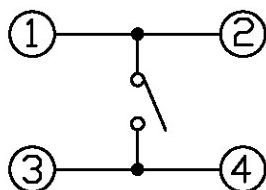

GT-TC125X-HXXX-LX

G-SWITCH

Operating Force
 A=160gf
 B=250gf
 D=350gf
 G=400gf

Switch Height (mm)
 H031=3.1mm
 H034=3.4mm
 H035=3.5mm
 H043=4.3mm
 H049=4.9mm
 H050=5.0mm
 H052=5.2mm

Switch lifetime (Force)
 L1=100,000 Cycles
 L3=300,000 Cycles
 L5=500,000 Cycles

品贊科技

Switch

P.C.B LAND DIMENSION

G-Switch Specification:

Operating temperature range: -30°C to +85°C
 Rating: 50mA.12V DC
 Insulation resistance: 100MΩ min.100V DC
 Dielectric strength: 250V AC for 1 min
 Contact resistance: 100m Ω max.
 Travel: 0.35±0.1mm

Molde code:
GT-TC125X-HXXX-LX
 REV.: X1 SCALE: 4:1 UNIT: mm
 SIZE: A4 SHEET: 1/1

X-ON Electronics

Largest Supplier of Electrical and Electronic Components

Click to view similar products for [Tactile Switches](#) category: