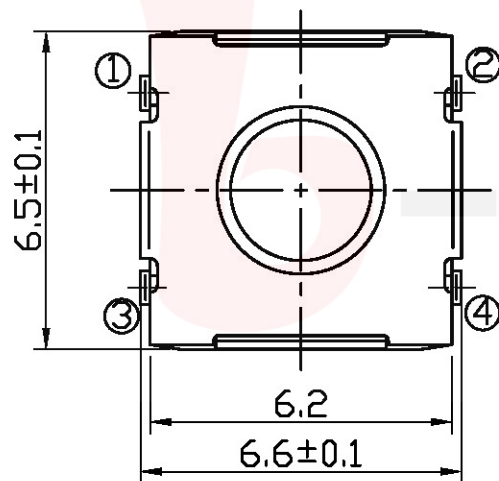

GT-TC125X-HXXX-LX

G-SWITCH

Operating Force
 A=160gf
 B=250gf
 D=350gf
 G=400gf

Switch Height (mm)
 H031=3.1mm
 H034=3.4mm
 H035=3.5mm
 H043=4.3mm
 H049=4.9mm
 H050=5.0mm
 H052=5.2mm

Switch lifetime (Force)
 L1=100,000 Cycles
 L3=300,000 Cycles
 L5=500,000 Cycles

品贊科技

Switch

P.C.B LAND DIMENSION

G-Switch Specification:

Operating temperature range: -30°C to +85°C
 Rating: 50mA.12V DC
 Insulation resistance: 100MΩ min.100V DC
 Dielectric strength: 250V AC for 1 min
 Contact resistance: 100m Ω max.
 Travel: 0.35±0.1mm

Molde code:
GT-TC125X-HXXX-LX
 REV.: X1 SCALE: 4:1 UNIT: mm
 SIZE: A4 SHEET: 1/1

X-ON Electronics

Largest Supplier of Electrical and Electronic Components

Click to view similar products for [Tactile Switches](#) category: