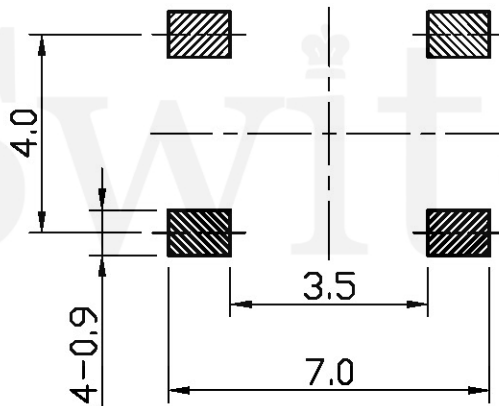

GT-TC125X-HXXX-LX

G-SWITCH

Operating Force
 A=160gf
 B=250gf
 D=350gf
 G=400gf

Switch Height (mm)
 H031=3.1mm
 H034=3.4mm
 H035=3.5mm
 H043=4.3mm
 H049=4.9mm
 H050=5.0mm
 H052=5.2mm

Switch lifetime (Force)
 L1=100,000 Cycles
 L3=300,000 Cycles
 L5=500,000 Cycles

品贊科技

Switch

P.C.B LAND DIMENSION

G-Switch Specification:

Operating temperature range: -30°C to +85°C
 Rating: 50mA.12V DC
 Insulation resistance: 100MΩ min.100V DC
 Dielectric strength: 250V AC for 1 min
 Contact resistance: 100m Ω max.
 Travel: 0.35±0.1mm

CIRCUIT DIAGRAM

RoHS
Compliant
2002/95/EC

G-Switch Electronic (HongKong) CO.,Ltd.

Unless otherwise specified, Tolerance:
 X. ±0.30
 X.x ±0.20
 X.xx ±0.15
 X.xxx ±0.10
 Angles ±3°

DESIGN FengFengChen DATE 2019.05.29
 CHECKED DATE
 APPROVED DATE
<http://www.dg-switch.com>
 TEL:0769-82388879

Molde code:
GT-TC125X-HXXX-LX
 REV.: X1 SCALE: 4:1 UNIT: mm
 SIZE: A4 SHEET: 1/1

X-ON Electronics

Largest Supplier of Electrical and Electronic Components

Click to view similar products for [Tactile Switches](#) category: