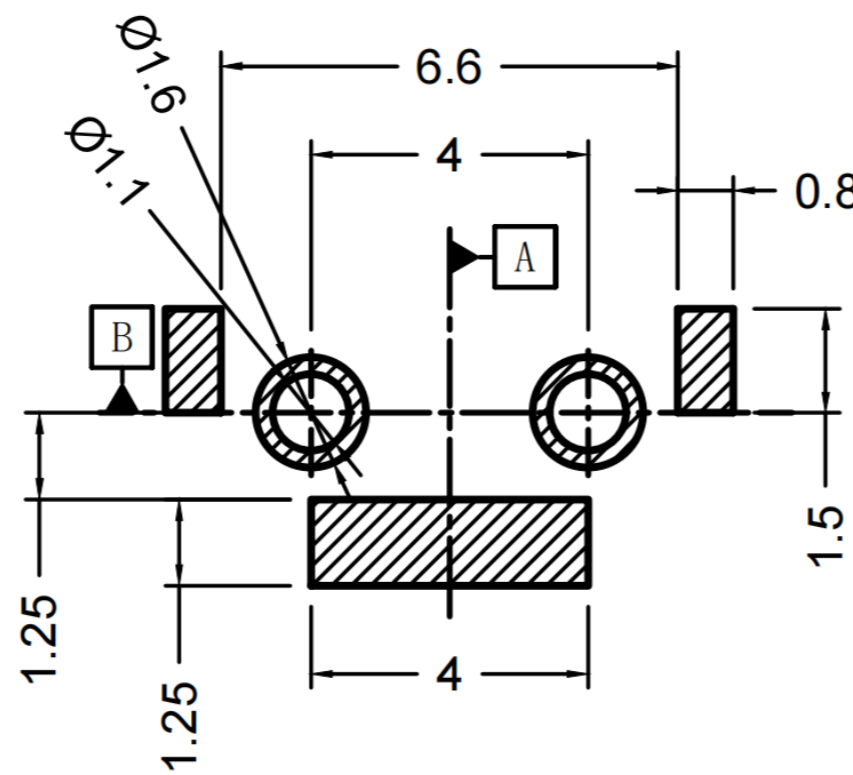

GT-TC127A-H052-L5

G-SWITCH

Operating Force

A=180gf
B=250gf
D=320gf

Switch Height

H035=3.5mm
H052=5.2mm

Switch lifetime (Force)

L5=500,000 Cycles
L10=1,000,000 Cycles
L30=3,000,000 Cycles

P.C.B LAND DIMENSION

CIRCUIT DIAGRAM

G-Switch Specification:

Operating temperature range: -40°Cto+85°C
Rating: 50mA.12V DC
Insulation resistance: 100MΩ min.100V DC
Dielectric strength: 250V AC for 1 min
Contact resistance: 100m Ω max.
Travel:0.5±0.2mm

5	TERMINAL(端子)	2	H65	Ag plating
4	HOUSING(基座)	1	PA6T	
3	CONTACT FORM(弹片)	1	SUS	Ag plating
2	STEM(按钮)	1	RUBBER	
1	COVER(盖板)	1	SUS	
NO(序号)	PART NAME(部件名)	QTY(数量)	MATERIAL(材料)	REMARK(备注)

G-Switch Electronic (HongKong) CO.,Ltd.

DESIGN FengFengChen	DATE 2019.05.29	Molde code:	
CHECKED	DATE	GT-TC127A-H052-L5	
APPROVED	DATE	REV.: X1	SCALE: 4:1
http://www.dg-switch.com		UNIT: mm	
TEL:0769-82388879		SIZE: A4	SHEET: 1/1

X-ON Electronics