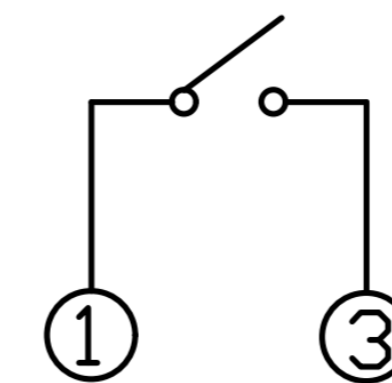

GT-TC127A-H052-L5

G-SWITCH

Operating Force

A=180gf
B=250gf
D=320gf

Switch Height

H035=3.5mm
H052=5.2mm

Switch lifetime (Force)

L5=500,000 Cycles
L10=1,000,000 Cycles
L30=3,000,000 Cycles

P.C.B LAND DIMENSION

CIRCUIT DIAGRAM

G-Switch Specification:

Operating temperature range: -40°Cto+85°C
Rating: 50mA.12V DC
Insulation resistance: 100MΩ min.100V DC
Dielectric strength: 250V AC for 1 min
Contact resistance: 100m Ω max.
Travel:0.5±0.2mm

5	TERMINAL(端子)	2	H65	Ag plating
4	HOUSING(基座)	1	PA6T	
3	CONTACT FORM(弹片)	1	SUS	Ag plating
2	STEM(按钮)	1	RUBBER	
1	COVER(盖板)	1	SUS	
NO(序号)	PART NAME(部件名)	QTY(数量)	MATERIAL(材料)	REMARK(备注)

G-Switch Electronic (HongKong) CO.,Ltd.

DESIGN FengFengChen	DATE 2019.05.29	Molde code:	
CHECKED	DATE	GT-TC127A-H052-L5	
APPROVED	DATE	REV.: X1	SCALE: 4:1
http://www.dg-switch.com		UNIT: mm	
TEL:0769-82388879		SIZE: A4	SHEET: 1/1

X-ON Electronics