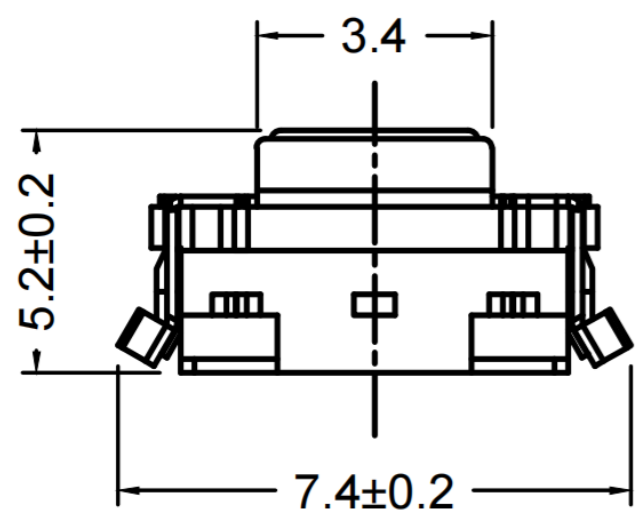

GT-TC127A-H052-L5

G-SWITCH

Operating Force

A=180gf
B=250gf
D=320gf

Switch Height

H035=3.5mm
H052=5.2mm

Switch lifetime (Force)

L5=500,000 Cycles
L10=1,000,000 Cycles
L30=3,000,000 Cycles

P.C.B LAND DIMENSION

CIRCUIT DIAGRAM

G-Switch Specification:

Operating temperature range: -40°Cto+85°C
Rating: 50mA.12V DC
Insulation resistance: 100MΩ min.100V DC
Dielectric strength: 250V AC for 1 min
Contact resistance: 100m Ω max.
Travel:0.5±0.2mm

DESIGN FengFengChen	DATE 2019.05.29	Molde code:	
CHECKED	DATE	GT-TC127A-H052-L5	
APPROVED	DATE	REV.: X1	SCALE: 4:1
http://www.dg-switch.com		UNIT: mm	
TEL:0769-82388879		SIZE: A4	SHEET: 1/1

X-ON Electronics