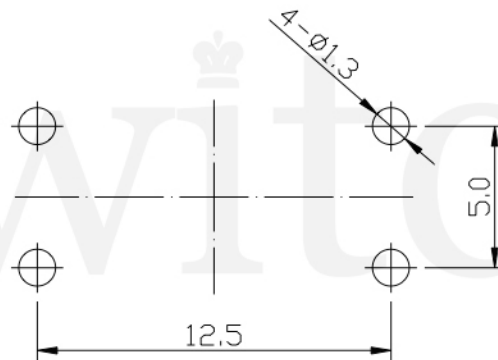

GT-TC152X-HXXX-LX

G-SWITCH

Operating Force
 A=160gf
 B=250gf
 C=100gf

Switch lifetime (Force)
 L05=50,000 Cycles
 L1=100,000 Cycles
 L3=300,000 Cycles
 L5=500,000 Cycles

Switch Height (mm)

- H038=3.8 H043=4.3
- H045=4.5 H050=5.0
- H055=5.5 H060=6.0
- H065=6.5 H070=7.0
- H075=7.5 H080=8.0
- H085=8.5 H090=9.0
- H095=9.5 H100=10.0
- H105=10.5 H110=11.0
- H115=11.5 H120=12.0
- H125=12.5 H130=13.0
- H135=13.5 H140=14.0
- H145=14.5 H150=15.0
- H155=15.5 H160=16.0
- H165=16.5 H170=17.0

P.C.B LAND DIMENSION

G-Switch Specification:

Operating temperature range : -30°Cto+85°C
 Rating : 50mA.12V DC
 Insulation resistance: : 100MΩ min.100V DC
 Dielectric strength : 250V AC for 1 min
 Contact resistance: : 100m Ω max.
 Travel:0.25±0.1mm

电路简图
SCHEMATIC

G-Switch Electronic (HongKong) CO.,Ltd.

Unless otherwise specified, Tolerance: X. ±0.30 X.x ±0.20 X.xx ±0.15 X.xxx ±0.10 Angles ±3°	DESIGN FengFengChen	DATE 2019.05.29	Molde code:	
	CHECKED	DATE	GT-TC152X-HXXX-LX	
	APPROVED	DATE		
	http://www.dg-switch.com		REV.: X1	SCALE: 4:1
TEL:0769-82388879		SIZE: A4	SHEET: 1/1	