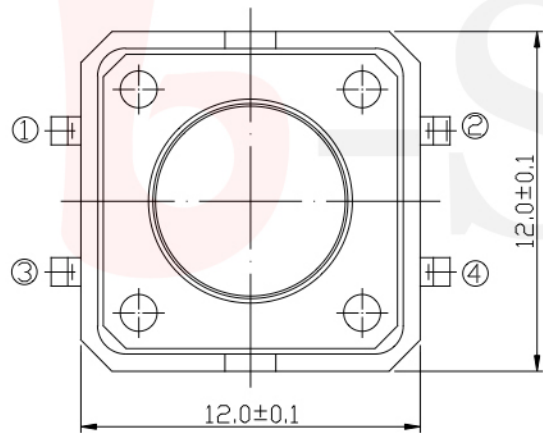

GT-TC152X-HXXX-LX

G-SWITCH

Operating Force
 A=160gf
 B=250gf
 C=100gf

Switch lifetime (Force)
 L05=50,000 Cycles
 L1=100,000 Cycles
 L3=300,000 Cycles
 L5=500,000 Cycles

Switch Height (mm)

- H038=3.8 H043=4.3
- H045=4.5 H050=5.0
- H055=5.5 H060=6.0
- H065=6.5 H070=7.0
- H075=7.5 H080=8.0
- H085=8.5 H090=9.0
- H095=9.5 H100=10.0
- H105=10.5 H110=11.0
- H115=11.5 H120=12.0
- H125=12.5 H130=13.0
- H135=13.5 H140=14.0
- H145=14.5 H150=15.0
- H155=15.5 H160=16.0
- H165=16.5 H170=17.0

P.C.B LAND DIMENSION

G-Switch Specification:

Operating temperature range : -30°Cto+85°C
 Rating : 50mA.12V DC
 Insulation resistance: : 100MΩ min.100V DC
 Dielectric strength : 250V AC for 1 min
 Contact resistance: : 100m Ω max.
 Travel:0.25±0.1mm

电路简图
SCHEMATIC

G-Switch Electronic (HongKong) CO.,Ltd.

Unless otherwise specified, Tolerance: X. ±0.30 X.x ±0.20 X.xx ±0.15 X.xxx ±0.10 Angles ±3°	DESIGN FengFengChen	DATE 2019.05.29	Molde code:	
	CHECKED	DATE	GT-TC152X-HXXX-LX	
	APPROVED	DATE		
	http://www.dg-switch.com		REV.: X1	SCALE: 4:1
TEL:0769-82388879		SIZE: A4	SHEET: 1/1	