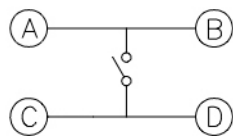

GT-TC152X-HXXX-LX

G-SWITCH

Operating Force
 A=160gf
 B=250gf
 C=100gf

Switch lifetime (Force)
 L05=50,000 Cycles
 L1=100,000 Cycles
 L3=300,000 Cycles
 L5=500,000 Cycles

Switch Height (mm)

- H038=3.8 H043=4.3
- H045=4.5 H050=5.0
- H055=5.5 H060=6.0
- H065=6.5 H070=7.0
- H075=7.5 H080=8.0
- H085=8.5 H090=9.0
- H095=9.5 H100=10.0
- H105=10.5 H110=11.0
- H115=11.5 H120=12.0
- H125=12.5 H130=13.0
- H135=13.5 H140=14.0
- H145=14.5 H150=15.0
- H155=15.5 H160=16.0
- H165=16.5 H170=17.0

P.C.B LAND DIMENSION

G-Switch Specification:

Operating temperature range : -30°Cto+85°C
 Rating : 50mA.12V DC
 Insulation resistance: : 100MΩ min.100V DC
 Dielectric strength : 250V AC for 1 min
 Contact resistance: : 100m Ω max.
 Travel:0.25±0.1mm