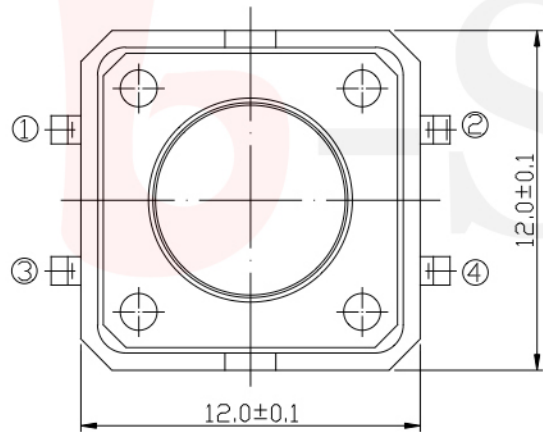

GT-TC152X-HXXX-LX

G-SWITCH

Operating Force
 A=160gf
 B=250gf
 C=100gf

Switch lifetime (Force)
 L05=50,000 Cycles
 L1=100,000 Cycles
 L3=300,000 Cycles
 L5=500,000 Cycles

Switch Height (mm)

- H038=3.8 H043=4.3
- H045=4.5 H050=5.0
- H055=5.5 H060=6.0
- H065=6.5 H070=7.0
- H075=7.5 H080=8.0
- H085=8.5 H090=9.0
- H095=9.5 H100=10.0
- H105=10.5 H110=11.0
- H115=11.5 H120=12.0
- H125=12.5 H130=13.0
- H135=13.5 H140=14.0
- H145=14.5 H150=15.0
- H155=15.5 H160=16.0
- H165=16.5 H170=17.0

P.C.B LAND DIMENSION

G-Switch Specification:

Operating temperature range : -30°Cto+85°C
 Rating : 50mA.12V DC
 Insulation resistance: : 100MΩ min.100V DC
 Dielectric strength : 250V AC for 1 min
 Contact resistance: : 100m Ω max.
 Travel:0.25±0.1mm

电路简图
SCHEMATIC

G-Switch Electronic (HongKong) CO.,Ltd.

Unless otherwise specified, Tolerance: X. ±0.30 X.x ±0.20 X.xx ±0.15 X.xxx ±0.10 Angles ±3°	DESIGN FengFengChen	DATE 2019.05.29	Molde code:	
	CHECKED	DATE	GT-TC152X-HXXX-LX	
	APPROVED	DATE		
	http://www.dg-switch.com		REV.: X1	SCALE: 4:1
TEL:0769-82388879		SIZE: A4	SHEET: 1/1	