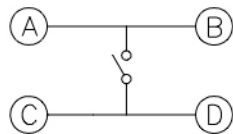

GT-TC152X-HXXX-LX

G-SWITCH

Operating Force
 A=160gf
 B=250gf
 C=100gf

Switch lifetime (Force)
 L05=50,000 Cycles
 L1=100,000 Cycles
 L3=300,000 Cycles
 L5=500,000 Cycles

Switch Height (mm)

- H038=3.8 H043=4.3
- H045=4.5 H050=5.0
- H055=5.5 H060=6.0
- H065=6.5 H070=7.0
- H075=7.5 H080=8.0
- H085=8.5 H090=9.0
- H095=9.5 H100=10.0
- H105=10.5 H110=11.0
- H115=11.5 H120=12.0
- H125=12.5 H130=13.0
- H135=13.5 H140=14.0
- H145=14.5 H150=15.0
- H155=15.5 H160=16.0
- H165=16.5 H170=17.0

P.C.B LAND DIMENSION

G-Switch Specification:

Operating temperature range : -30°Cto+85°C
 Rating : 50mA.12V DC
 Insulation resistance: : 100MΩ min.100V DC
 Dielectric strength : 250V AC for 1 min
 Contact resistance: : 100m Ω max.
 Travel:0.25±0.1mm