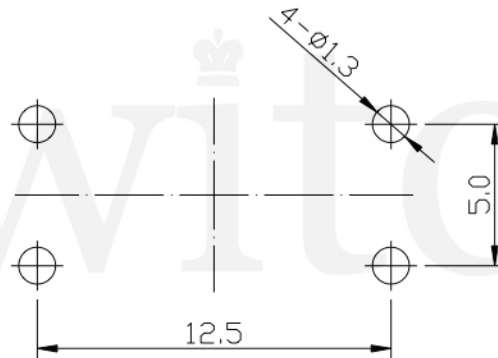

GT-TC152X-HXXX-LX

G-SWITCH

Operating Force
 A=160gf
 B=250gf
 C=100gf

Switch lifetime (Force)
 L05=50,000 Cycles
 L1=100,000 Cycles
 L3=300,000 Cycles
 L5=500,000 Cycles

Switch Height (mm)

- H038=3.8 H043=4.3
- H045=4.5 H050=5.0
- H055=5.5 H060=6.0
- H065=6.5 H070=7.0
- H075=7.5 H080=8.0
- H085=8.5 H090=9.0
- H095=9.5 H100=10.0
- H105=10.5 H110=11.0
- H115=11.5 H120=12.0
- H125=12.5 H130=13.0
- H135=13.5 H140=14.0
- H145=14.5 H150=15.0
- H155=15.5 H160=16.0
- H165=16.5 H170=17.0

P.C.B LAND DIMENSION

G-Switch Specification:

Operating temperature range : -30°Cto+85°C
 Rating : 50mA.12V DC
 Insulation resistance: : 100MΩ min.100V DC
 Dielectric strength : 250V AC for 1 min
 Contact resistance: : 100m Ω max.
 Travel:0.25±0.1mm

电路简图
SCHEMATIC

G-Switch Electronic (HongKong) CO.,Ltd.

Unless otherwise specified, Tolerance: X. ±0.30 X.x ±0.20 X.xx ±0.15 X.xxx ±0.10 Angles ±3°	DESIGN FengFengChen	DATE 2019.05.29	Molde code:	
	CHECKED	DATE	GT-TC152X-HXXX-LX	
	APPROVED	DATE		
	http://www.dg-switch.com		REV.: X1	SCALE: 4:1
TEL:0769-82388879		SIZE: A4	SHEET: 1/1	