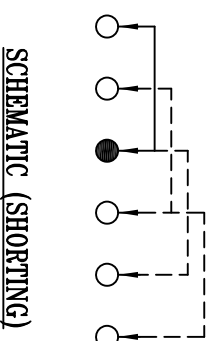

P.C.B LAYOUT
BOTTOM VIEW

SCHEMATIC (SHORTING)

SK-14D01-GXXX

手柄
G-Switch P/N

Switch Height (mm)
G070=2.0 G030=3.0
G040=4.0 G050=5.0
G055=5.5 G060=6.0
G065=6.5 G070=7.0
G075=7.5 G080=8.0
G085=8.5 G090=9.0
G095=9.5 G100=10.0

G-Switch Specification:

Electrical Specifications: 1.0A/DC24V
 Contact resistance (CR): $\leq 50\text{m}\Omega$
 Insulation Resistance(IR): $\geq 100\text{M}\Omega$ DC250V
 Compressive strength (WV): AC250V 1minute
 Operating temperature: $-25^{\circ}\text{C}\sim+70^{\circ}\text{C}$
 Storage humidity: $<85\%\text{RH}$
 Electrical life: 10,000Cycles.

注：“*”表示关键尺寸(5个).

ROHS
Compliant
2002/95/EC

Halogen Free

Unless otherwise specified, Tolerance:
 X ± 0.30
 X.X ± 0.20
 X.XX ± 0.15
 X.XXX ± 0.10
 Angles $\pm 3^{\circ}$

G-Switch Electronic (HongKong) CO.,Ltd.