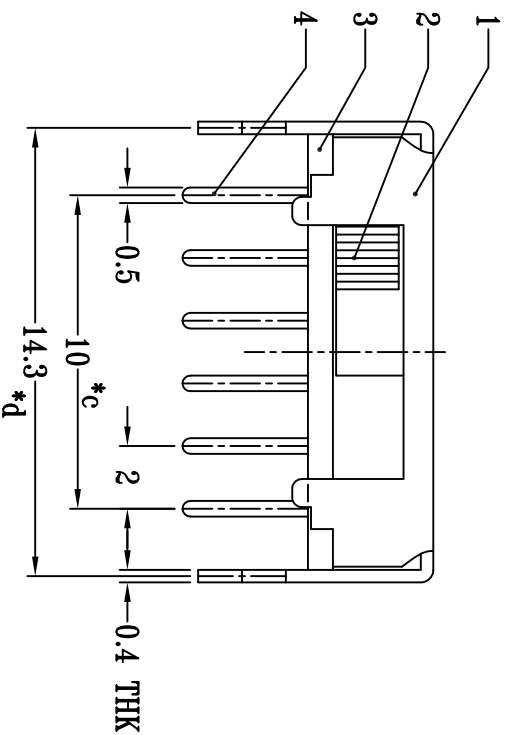

P.C.B LAYOUT
BOTTOM VIEW

SCHEMATIC (SHORTING)

SK-14D01-GXXX

手柄
G-Switch P/N

Switch Height (mm)
G070=2.0 G030=3.0
G040=4.0 G050=5.0
G055=5.5 G060=6.0
G065=6.5 G070=7.0
G075=7.5 G080=8.0
G085=8.5 G090=9.0
G095=9.5 G100=10.0

G-Switch Specification:

Electrical Specifications: 1.0A/DC24V
 Contact resistance (CR): $\leq 50\text{m}\Omega$
 Insulation Resistance(IR): $\geq 100\text{M}\Omega$ DC250V
 Compressive strength (WV): AC250V 1minute
 Operating temperature: $-25^{\circ}\text{C}\sim+70^{\circ}\text{C}$
 Storage humidity: $<85\%\text{RH}$
 Electrical life: 10,000Cycles.

注：“*”表示关键尺寸(5个).

ROHS
Compliant
2002/95/EC

Halogen Free

Unless otherwise specified, Tolerance:
 X ± 0.30
 X.X ± 0.20
 X.XX ± 0.15
 X.XXX ± 0.10
 Angles $\pm 3^{\circ}$

G-Switch Electronic (HongKong) CO.,Ltd.

Mold code:

SK-14D01-GXXX

DESIGN	Bright Lee	DATE	2016.05.29
CHECKED		DATE	
APPROVED		DATE	
http://www.dg-switch.com			
REV.	X1	SCALE	4:1
SIZE	A4	SHEET	1/1
TEL:	0769-82388879	UNIT:	mm

X-ON Electronics

Largest Supplier of Electrical and Electronic Components