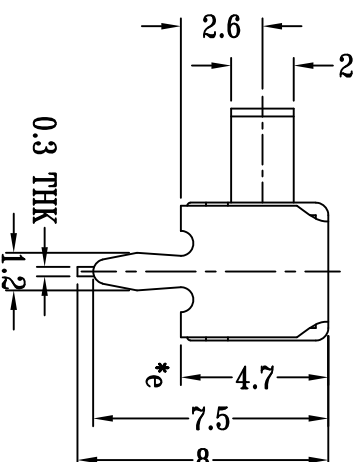

P.C.B LAYOUT
BOTTOM VIEW

SCHEMATIC (SHORTING)

SK-14D01-GXXX

手柄
G-Switch P/N

Switch Height (mm)
G070=2.0 G030=3.0
G040=4.0 G050=5.0
G055=5.5 G060=6.0
G065=6.5 G070=7.0
G075=7.5 G080=8.0
G085=8.5 G090=9.0
G095=9.5 G100=10.0

G-Switch Specification:

Electrical Specifications: 1.0A/DC24V
 Contact resistance (CR): $\leq 50\text{m}\Omega$
 Insulation Resistance(IR): $\geq 100\text{M}\Omega$ DC250V
 Compressive strength (WV): AC250V 1minute
 Operating temperature: $-25^{\circ}\text{C}\sim+70^{\circ}\text{C}$
 Storage humidity: $<85\%\text{RH}$
 Electrical life: 10,000Cycles.

注：“*”表示关键尺寸(5个).

ROHS
Compliant
2002/95/EC

Halogen Free

Unless otherwise specified, Tolerance:
 X ± 0.30
 X.X ± 0.20
 X.XX ± 0.15
 X.XXX ± 0.10
 Angles $\pm 3^{\circ}$

G-Switch Electronic (HongKong) CO.,Ltd.

Mold code:

SK-14D01-GXXX

DESIGN	Bright Lee	DATE	2016.05.29
CHECKED		DATE	
APPROVED		DATE	
http://www.dg-switch.com			
REV.	X1	SCALE	4:1
SIZE	A4	SHEET	1/1
TEL:	0769-82388879	UNIT:	mm

X-ON Electronics

Largest Supplier of Electrical and Electronic Components