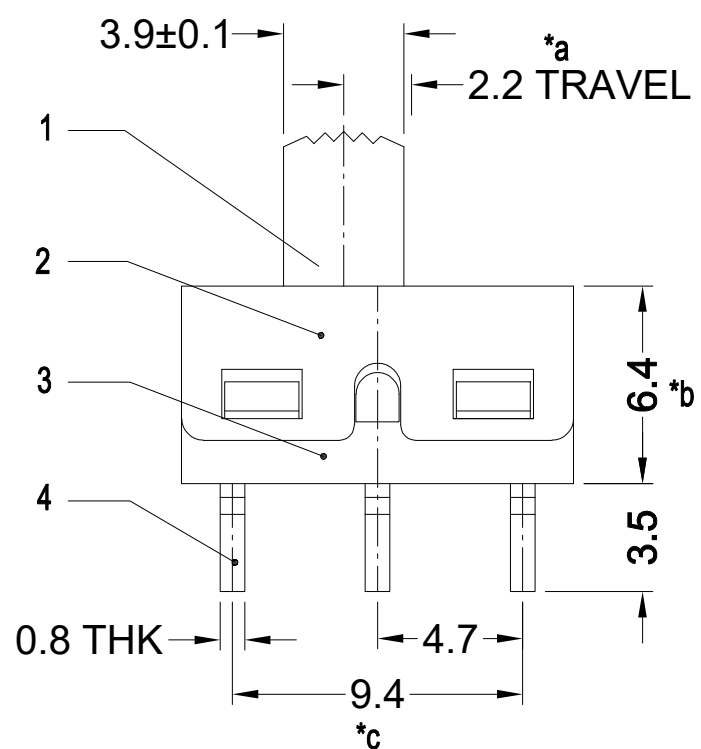

SS-12D10-G050

- G-Switch P/N
- 直柄
- G=020(2.0) G=030(3.0)
 - G=040(4.0) G=050(5.0)
 - G=055(5.5) G=060(6.0)
 - G=065(6.5) G=070(7.0)
 - G=075(7.5) G=080(8.0)
 - G=085(8.5) G=090(9.0)
 - G=095(9.5) G=100(10.0)

P.C.B LAYOUT
TOP VIEW

Electrical
 ELECTRICAL SPECIFICATIONS: 3.0A/DC24V
 CONTACT RESISTANCE (CR): ≤50MΩ
 INSULATION RESISTANCE(IR): ≥100MΩ DC250V
 COMPRESSIVE STRENGTH (WV): AC250V 1MINUTE
 STORAGE HUMIDITY: <85%RH
 OPERATING TEMPERATURE: -40°C to 80°C

NO.	PARTS	MATERIALS	Q'TY	FINISH
7	STEEL BALL	STEEL	1	NATURAL
6	SPRING	STEEL WIRE	1	NATURAL
5	CONTACT	BRASS STRIP	1	Ag PLATED
4	TERMINAL	BRASS STRIP	3	Ag PLATED
3	CASE	PA66	1	BLACK
2	COVER	SUS	1	NATURAL
1	KNOB	PA66	1	BLACK

Molde code:
 SS-12D10-G050
 REV.: X1 SCALE: 4:1 UNIT: mm
 SIZE: A4 SHEET: 1/1

X-ON Electronics

Largest Supplier of Electrical and Electronic Components

Click to view similar products for [Slide Switches](#) category: