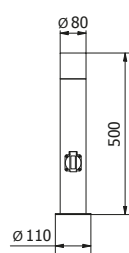

OS-LARGP40G-30
OS-LARGP40P-30
OS-LARGP36G-30