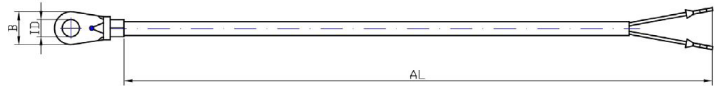

Thermocouple with cable and lug

Series 71-KFT

71-KFT is a series of thermocouple probes with a metal protection tube and thermocouple cable with free ends or terminated by electrical connector according to individual arrangements (socket, plug).

The metal cover protects the measuring hot-junction from direct contact with the medium and enables proper positioning and installation of the probe.

Description

Type	71-19010001-0300.M4.TM
Article number	16019824

Thermocouple 1x NiCr-Ni / K with fiberglass insulated cable with external metal braid. Thermocouple hot-junction is grounded to the cable lug. The wires of the cable are colored in accordance with the IEC 60584 standard.

Technical parameters

Thermocouple	1x NiCr-Ni / K
Thermocouple hot junction	grounded
Measuring range	0...+400°C
Accuracy	class 1 acc. to IEC 60584
Mounting hole ID	for screw M4
Dimension, width B	8mm
Cable lug material	tinned copper
Cable length AL	3000mm
Cable insulation	fiberglass / metal braid
Cable ambient temperature	0...+ 400°C
Cable termination	free ends 50mm