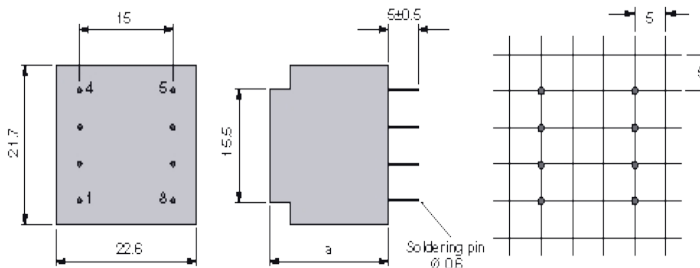

HAHN - Elektrobau GmbH & Co. KG

Bellersheimerstraße 45
35410 Hungen
Germany

phone: +49 (0) 6402/808-0
fax: +49 (0) 6402/808-60
email: info@hahn-trafo.de

Data sheet: BV 202 0155

Size 2 a: height 19 mm

Type BV 202...

0,50 VA

shipping unit per box: **50 pcs.** / temperature class: **ta 70/B** / weight: **approx. 35g**

- absolutely short circuit proof
- **excellent function at thermal changes, vacuum casted**
- maximum safety and long-term durability
- **with VDE-, ENEC 10-, UL-, and CSA certificates**
- minimum size, maximum capacity
- **self-extinguishing cast housing and sealing material**
- individually tested with certificate

Article no. BV	Output ta 70°C/B	prim.V	Connecting pins	Operating point sec. ± 5%	Connecting pins	No-load voltage V ± 5%
BV 202 0155	0,5	230	1-4	2 x 6 V 42 mA	5-6/7-8	2 x 10,2

Certificates

Dimensions with no indication of tolerances: ± 0,3 mm