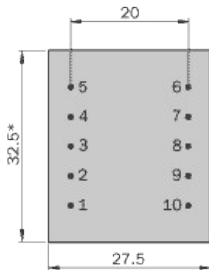

Data sheet: BV EI 306 2062

Size 6 a: height 33.8 mm	2,6 VA	ta 70/F	BV EI 306 ...
--------------------------	--------	---------	---------------

Several hundreds of typen provide high electrical safety and long service-life for printed circuit boards, household appliances, leisure electronics, heating and control technology as well as in assembly techniques. Transformers for special requirements with lower open-circuit (no-load) loss capacity are also available in the range.

Article no. BV	Output ta 40°C/F	prim.V	Connecting pins	Operating point sec. ± 5%	Connecting pins	No-load voltage V ± 5%
BV EI 306 2062	2,6	230	1-5	12 V 217 mA	7-9	22,9

Ansicht auf die Stifte

Maße ohne Toleranzangabe ± 0,3 mm, Ausführungsänderungen vorbehalten