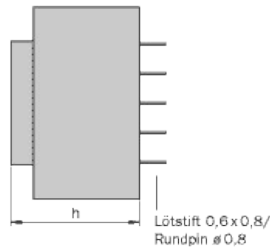

Data sheet: BV EI 306 2062

Size 6 a: height 33.8 mm	2,6 VA	ta 70/F	BV EI 306 ...
--------------------------	--------	---------	---------------

Several hundreds of typen provide high electrical safety and long service-life for printed circuit boards, household appliances, leisure electronics, heating and control technology as well as in assembly techniques. Transformers for special requirements with lower open-circuit (no-load) loss capacity are also available in the range.

absolutely short-circuit-proof	
minimal size	
test certifications to ENEC 10-, VDE, UL- and CSA-regulations	
vaccum encapsulated, bobbin with dual chamber windings	
temperature class ta 40°C/F and ta 70°C/F	
high electrical safety and long service-life properties	
individually tested with certificate	
excellent temperature fluctuation resistance properties	
self-extinguishing cast housing and sealing material	

Article no. BV	Output ta 40°C/F	prim.V	Connecting pins	Operating point sec. ± 5%	Connecting pins	No-load voltage V ± 5%
BV EI 306 2062	2,6	230	1-5	12 V 217 mA	7-9	22,9

Ansicht auf die Stifte

Maße ohne Toleranzangabe ± 0,3 mm, Ausführungsänderungen vorbehalten