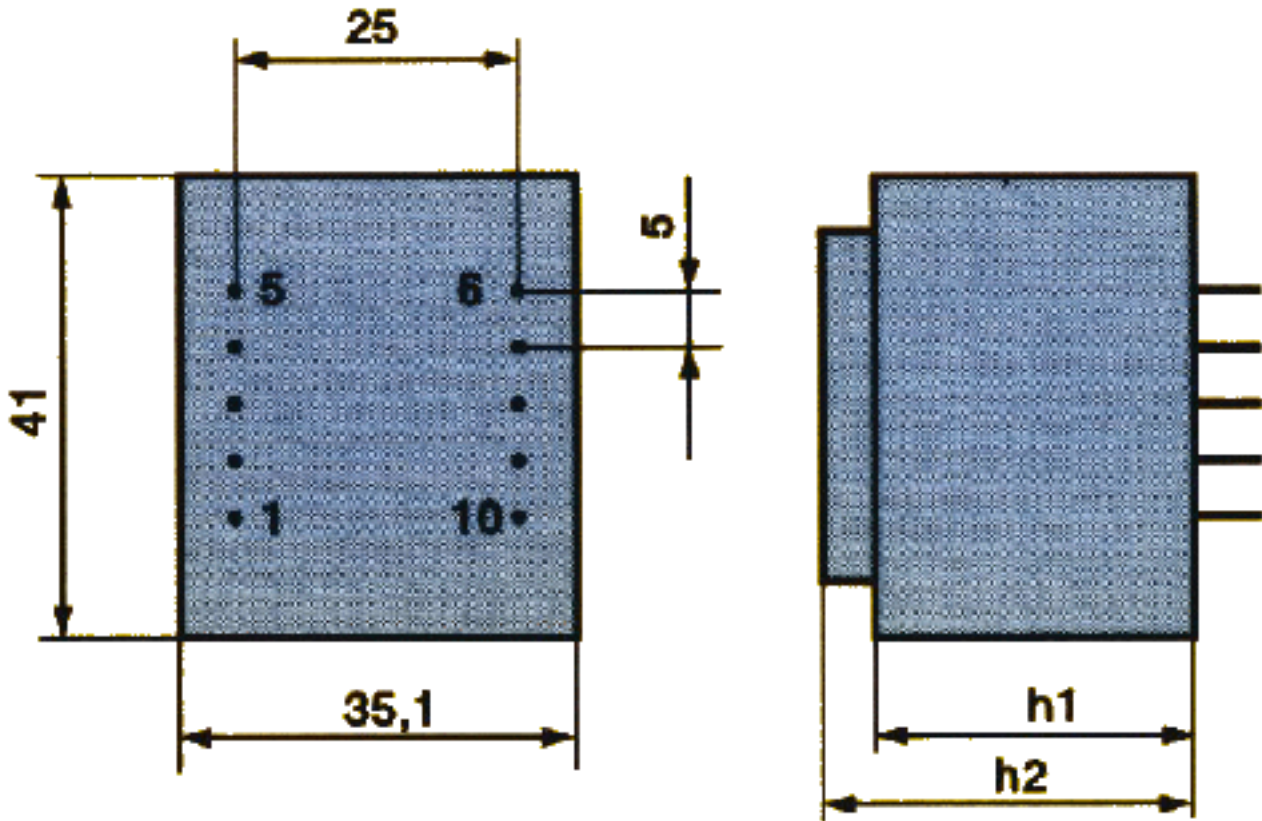

item height/packet height	power (ta70/B)	h 1 (mm)	h 2 (mm)	weight kg
EI 382 / 13.5 mm	4.5 VA	23.1	28.1	0.150

- capacity up to max. 4.5 VA

- temperature class ta 70/B, is not short-circuit proof.

- excellent function at thermal changes due to special vacuum casting

fusing: by external secondary fuse according to IEC 127 or external secondary PTC-resistors, e. g. B599935-C120-A70.

certificate

Dimensions in drawing with no indication of tolerance ± 0.3 mm. Pins 0.6 x 0.8 mm. Drawing with standard screen and standard pin configuration.