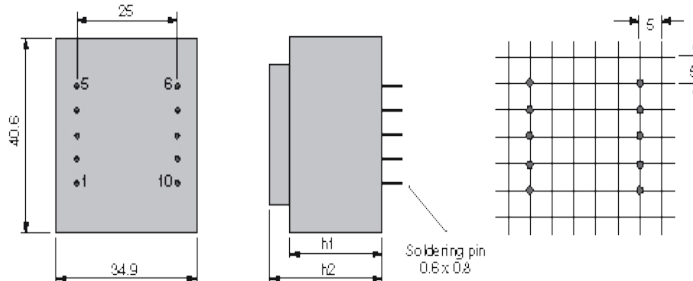

Certificates

Type "0" cast housing without fixing straps

Dimensions of drawing without tolerances $\pm 0,3$ mm. soldering pins 0,6 x 0,8 mm

X-ON Electronics

Largest Supplier of Electrical and Electronic Components