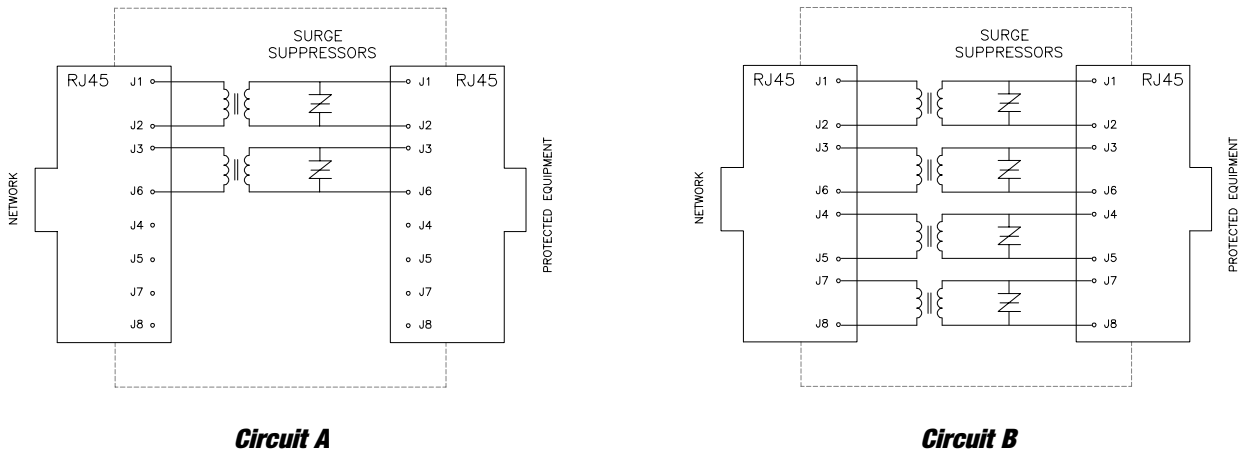

Circuit Drawings

5KV Isolation
UL94-V0 materials.

<i>Pro-Tek5 Systems P/N</i>	<i>Application</i>	<i>Operating Temp.</i>	<i>Circuit</i>
PTG-5T101011	10BASE-T, 10/100BASE-TX	-40 / +85C	A
PTG-5T1G0012	Gigabit 1000BASE-T	-40 / +55C	B

Pro-Tek5 Systems, Ltd. products are available exclusively through Halo Electronics, Inc. For more information, please contact Halo Electronics, Inc. at www.haloelectronics.com or contact your local HALO representative or distributor.