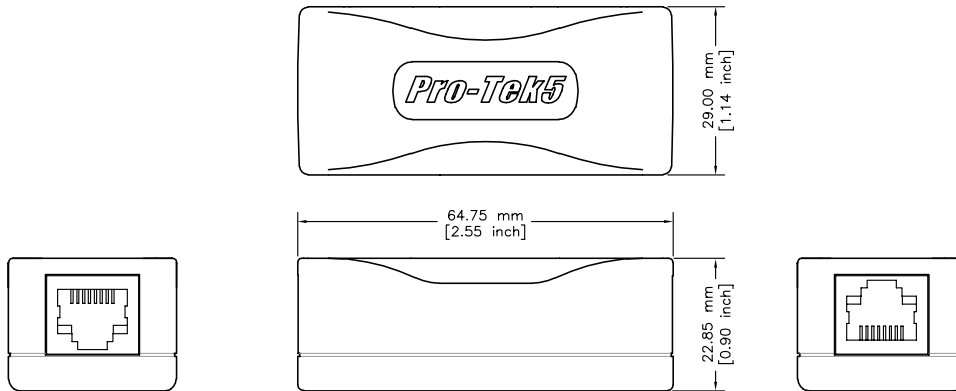

Mechanical Drawing