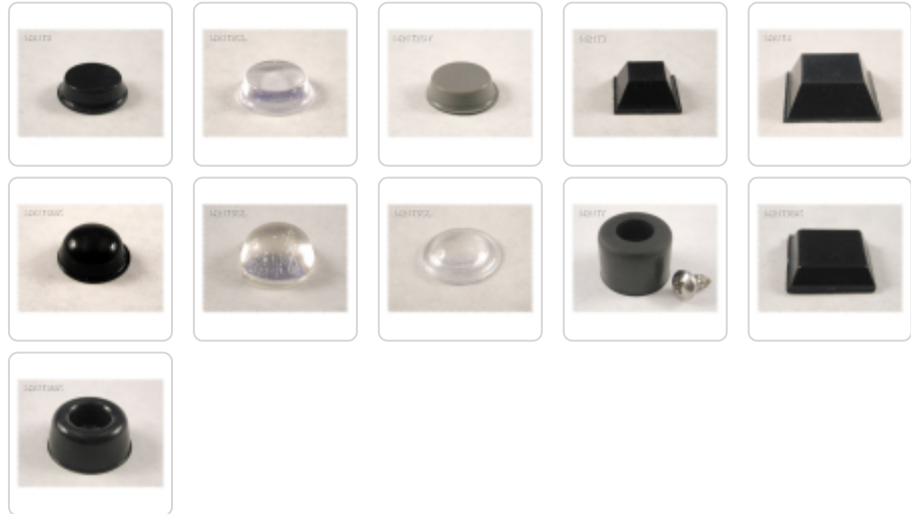

Quality Products. Service Excellence.

Rubber Feet 1421-FEET Series

Gallery

Part Number	Qty Per Package	Style	Width / Diameter	Height	Color	Attachment Method
1421T2	24	Flat Round	0.50	0.14	Black	Self-Adhesive
1421T2CL	24	Flat Round	0.50	0.14	Clear	Self-Adhesive
1421T2GY	24	Flat Round	0.50	0.14	Gray	Self-Adhesive
1421T3	24	Square	0.50	0.23	Black	Self-Adhesive
1421T4	24	Square	0.81	0.30	Black	Self-Adhesive
1421T5BK	24	Round Hemisphere	0.44	0.20	Black	Self-Adhesive
1421T5CL	24	Round Hemisphere	0.44	0.20	Clear	Self-Adhesive
1421T6CL	24	Flat Round	0.31	0.09	Clear	Self-Adhesive
1421T7	24	Round	0.75	0.55	Black	Screw-On
1421T8BK	24	Square	0.47	0.12	Black	Self-Adhesive
1421T9BK	24	Round	0.88	0.40	Black	Self-Adhesive