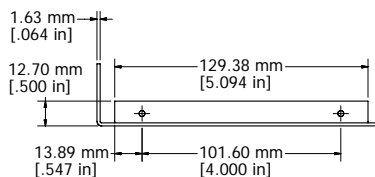

FRONT PANEL (SATIN BLACK)

Enclosures can be Factory Modified (Milling, Drilling, Printing etc.)
Contact Factory mjm@hammondmfg.com for quotes
Solid models of this enclosure available in STEP or IGES.

1426K / 1426K-B	
1426K - Case/Rear Panel Off White	
1426K-B - Case/Rear Panel Satin Blue	
Screws / Feet	
Screws	4 - 6-32 x 1/4 self tapping
Feet	4 - Self Adhesive Rubber Feet
Replacement Screws	1421J6
Replacement Rubber Feet	1421T9