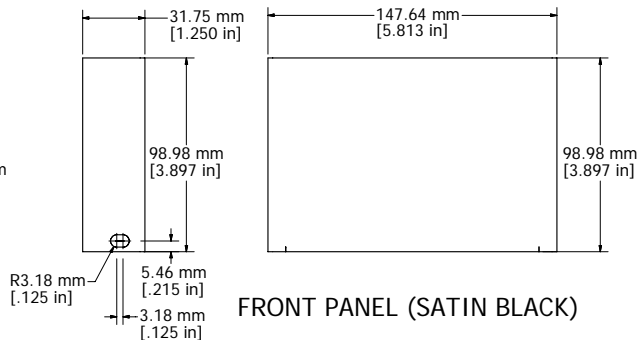

FRONT PANEL (SATIN BLACK)

Enclosures can be Factory Modified (Milling, Drilling, Printing etc.)
Contact Factory mjm@hammondmfg.com for quotes
Solid models of this enclosure available in STEP or IGES.

1426K / 1426K-B	
1426K - Case/Rear Panel Off White	
1426K-B - Case/Rear Panel Satin Blue	
Screws / Feet	
Screws	4 - 6-32 x 1/4 self tapping
Feet	4 - Self Adhesive Rubber Feet
Replacement Screws	1421J6
Replacement Rubber Feet	1421T9

**HAMMOND
MANUFACTURING™**

1426K/1426K-B

www.hammondmfg.com