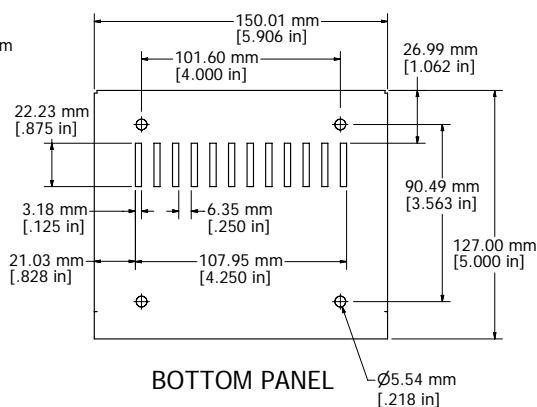

ASSEMBLY - SIDE VIEW EXPLODED

ASSEMBLY - REAR VIEW EXPLODED

BOTTOM PANEL

FRONT PANEL (SATIN BLACK)

Enclosures can be Factory Modified (Milling, Drilling, Printing etc.)
 Contact Factory mjm@hammondmfg.com for quotes
 Solid models of this enclosure available in STEP or IGES.

1426K / 1426K-B	
1426K - Case/Rear Panel Off White	
1426K-B - Case/Rear Panel Satin Blue	
Screws / Feet	
Screws	4 - 6-32 x 1/4 self tapping
Feet	4 - Self Adhesive Rubber Feet
Replacement Screws	1421J6
Replacement Rubber Feet	1421T9