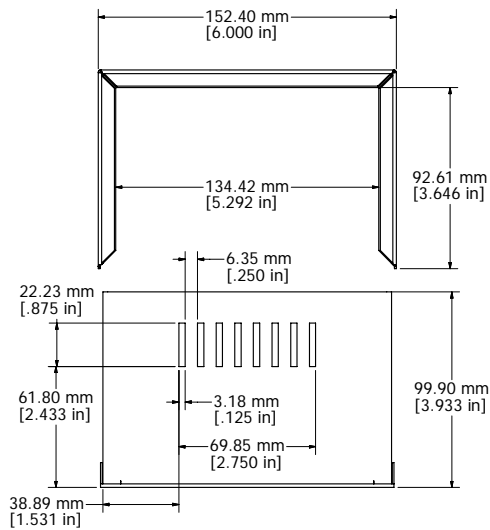

ASSEMBLY - SIDE VIEW EXPLODED

ASSEMBLY - REAR VIEW EXPLODED

BOTTOM PANEL

FRONT PANEL (SATIN BLACK)

Enclosures can be Factory Modified (Milling, Drilling, Printing etc.)
 Contact Factory mjm@hammondmfg.com for quotes
 Solid models of this enclosure available in STEP or IGES.

1426K / 1426K-B	
1426K - Case/Rear Panel Off White	
1426K-B - Case/Rear Panel Satin Blue	
Screws / Feet	
Screws	4 - 6-32 x 1/4 self tapping
Feet	4 - Self Adhesive Rubber Feet
Replacement Screws	1421J6
Replacement Rubber Feet	1421T9