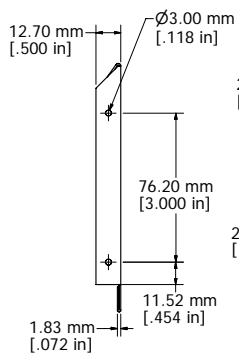

ASSEMBLY - SIDE VIEW EXPLODED

ASSEMBLY - REAR VIEW EXPLODED

BOTTOM PANEL

FRONT PANEL (SATIN BLACK)

Enclosures can be Factory Modified (Milling, Drilling, Printing etc.)
 Contact Factory mjm@hammondmfg.com for quotes
 Solid models of this enclosure available in STEP or IGES.

1426K / 1426K-B	
1426K - Case/Rear Panel Off White	
1426K-B - Case/Rear Panel Satin Blue	
Screws / Feet	
Screws	4 - 6-32 x 1/4 self tapping
Feet	4 - Self Adhesive Rubber Feet
Replacement Screws	1421J6
Replacement Rubber Feet	1421T9