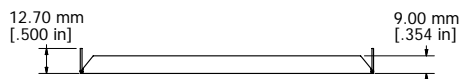

BOTTOM PANEL