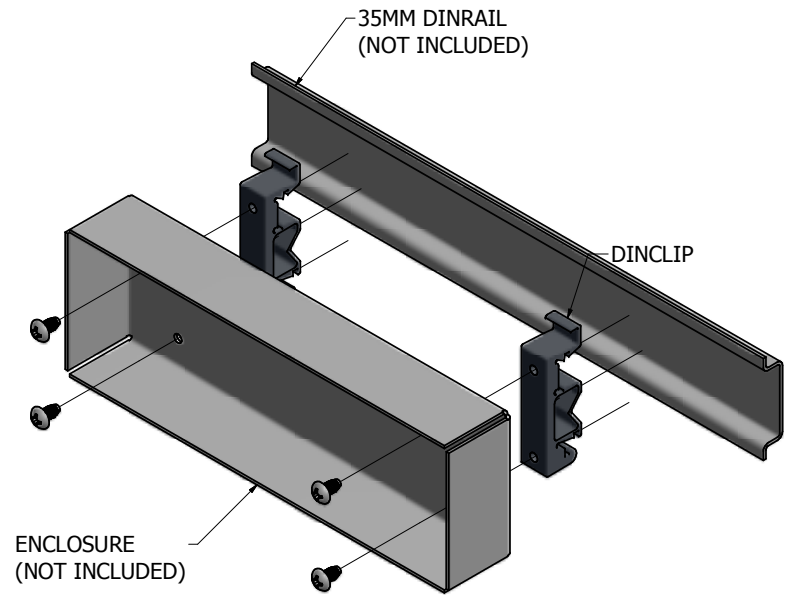

8 7 6 5 4 3 2 1

SIDE VIEW

ISOMETRIC VIEW

BOTTOM VIEW

1427DINCLIP
Din Clip - Matte Black Plastic **note sold in pairs
Hardware
4 Screws - Panhead #6 x 1/4"

HAMMOND
MANUFACTURING™

1427DINCLIP

8 7 6 5 4 3 2 1

X-ON Electronics

Largest Supplier of Electrical and Electronic Components

Click to view similar products for [Mounting Fixings](#) category:

Click to view products by [Hammond](#) manufacturer:

Other Similar products are found below :