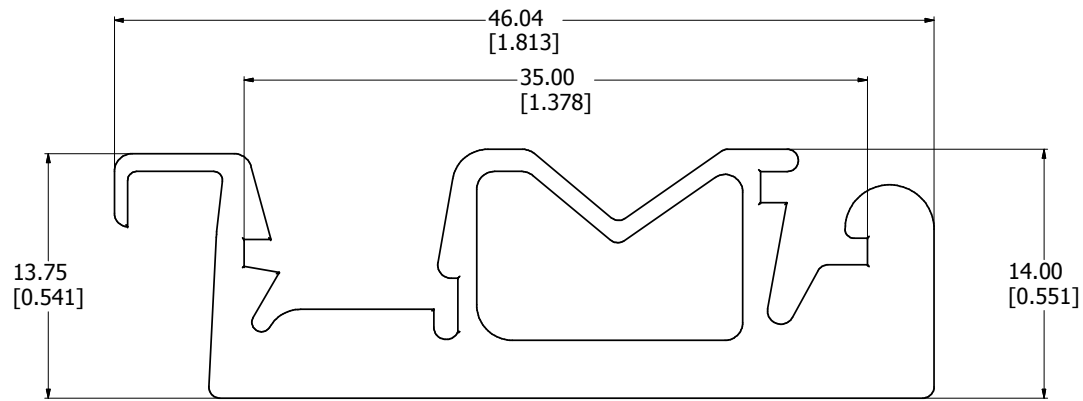

8 7 6 5 4 3 2 1

SIDE VIEW

ISOMETRIC VIEW

BOTTOM VIEW

1427DINCLIP
Din Clip - Matte Black Plastic **note sold in pairs
Hardware
4 Screws - Panhead #6 x 1/4"

HAMMOND
MANUFACTURING™

1427DINCLIP

8 7 6 5 4 3 2 1