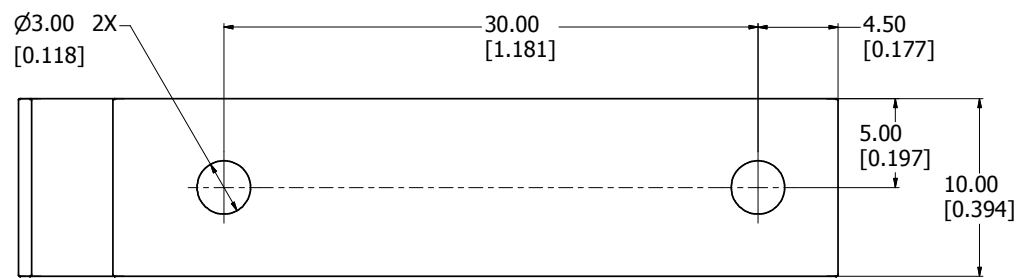

8 7 6 5 4 3 2 1

SIDE VIEW

ISOMETRIC VIEW

BOTTOM VIEW

1427DINCLIP
Din Clip - Matte Black Plastic **note sold in pairs
Hardware
4 Screws - Panhead #6 x 1/4"

HAMMOND
MANUFACTURING™

1427DINCLIP

8 7 6 5 4 3 2 1