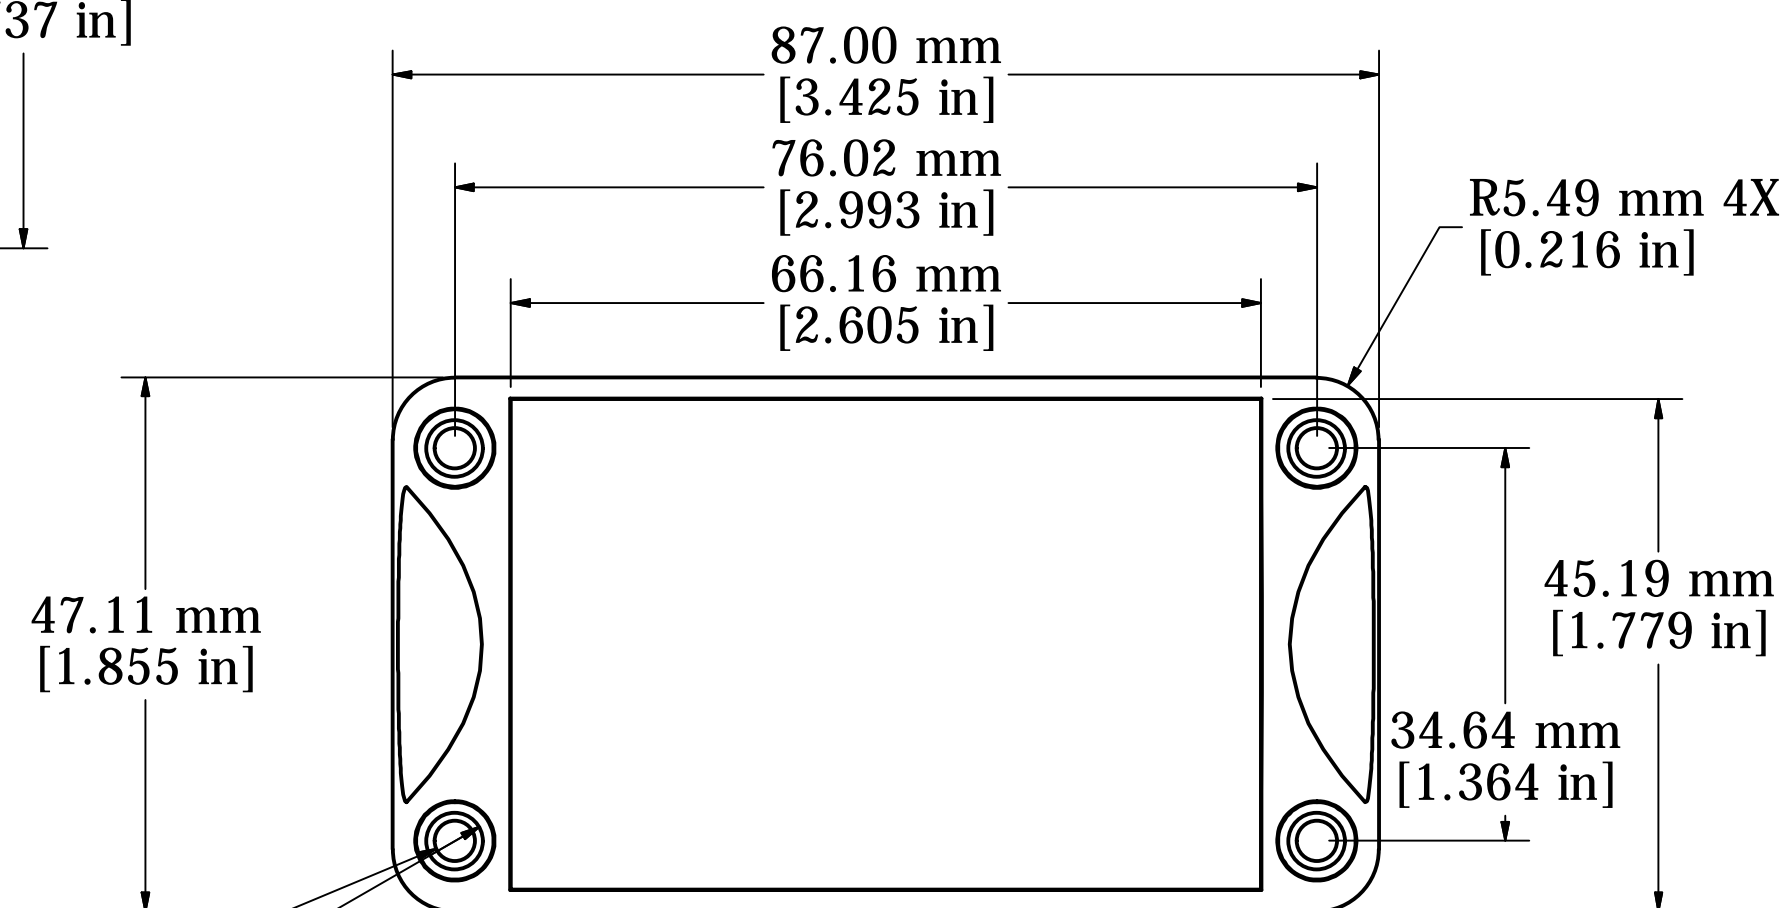

Inside Face to Face Dimension
ASSEMBLY - VIEW FROM TOP

.75mm (.030") Deep Recess For Labels/Keypads etc.

SECTION V-V

DETAIL W

Fits 160mm (6.299") X 80mm (3.149") PCB
Note: Aluminum extrusion has a tolerance of $\pm .02$ "

END PANEL - VIEW FROM OUTSIDE

n3.60 mm x 8.00 mm
v n7.00 mm x 2.50 mm 4X
n5.00 mm x 0.60 mm 4X

PROTECTION TO IP 65

Enclosures can be Factory Modified (Milling, Drilling, Printing etc.)
Contact Factory mjm@hammondmfg.com for quotes
Solid models of this enclosure available in STEP or IGES.

NOTE	
Purchased assembly includes box, end panels, stainless steel #6 Taptight screws, self adhesive rubber feet, gaskets and O-Rings.	
Box made from Extruded Aluminum 6063.	
End panels made from Type 380 Diecast Aluminum with a black powder paint finish.	
WATERPROOF 1457K1601	
PART NUMBERS	
Clear anodized box with black powder painted end panels	1457K1601
Black powder painted box and end panels	1457K1601BK
EMI/RFI SHIELDED (IP 54)	
Clear anodized box with black powder painted end panels	1457K1601E
Black powder painted box and end panels	1457K1601EBK
ACCESSORIES	
See website for accessories.	