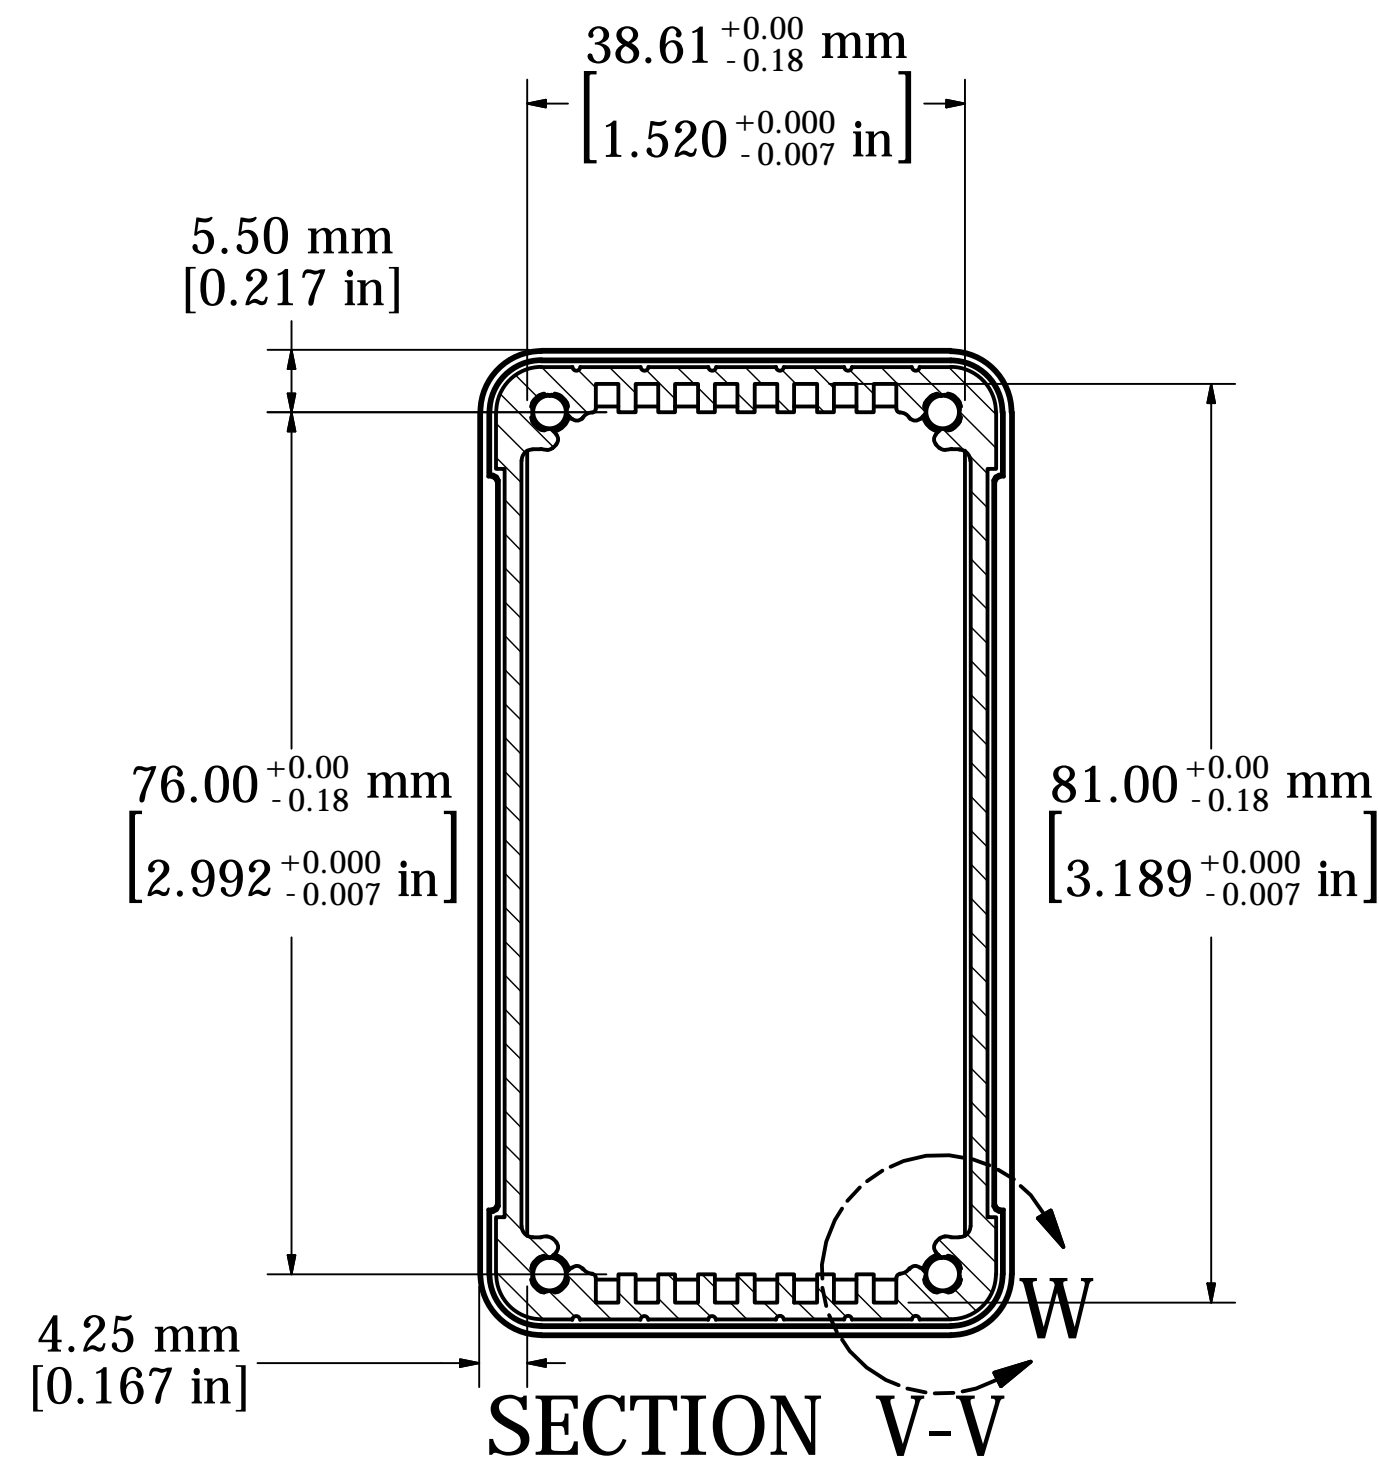

Inside Face to Face Dimension
ASSEMBLY - VIEW FROM TOP

.75mm (.030") Deep Recess For Labels/Keypads etc.

SECTION V-V

DETAIL W

Fits 160mm (6.299") X 80mm (3.149") PCB
Note: Aluminum extrusion has a tolerance of $\pm .02$ "

END PANEL - VIEW FROM OUTSIDE

n3.60 mm x 8.00 mm
v n7.00 mm x 2.50 mm 4X
n5.00 mm x 0.60 mm 4X

PROTECTION TO IP 65

Enclosures can be Factory Modified (Milling, Drilling, Printing etc.)
Contact Factory mjm@hammondmfg.com for quotes
Solid models of this enclosure available in STEP or IGES.

NOTE	
Purchased assembly includes box, end panels, stainless steel #6 Taptight screws, self adhesive rubber feet, gaskets and O-Rings.	
Box made from Extruded Aluminum 6063.	
End panels made from Type 380 Diecast Aluminum with a black powder paint finish.	
WATERPROOF 1457K1601	
PART NUMBERS	
Clear anodized box with black powder painted end panels	1457K1601
Black powder painted box and end panels	1457K1601BK
EMI/RFI SHIELDED (IP 54)	
Clear anodized box with black powder painted end panels	1457K1601E
Black powder painted box and end panels	1457K1601EBK
ACCESSORIES	
See website for accessories.	