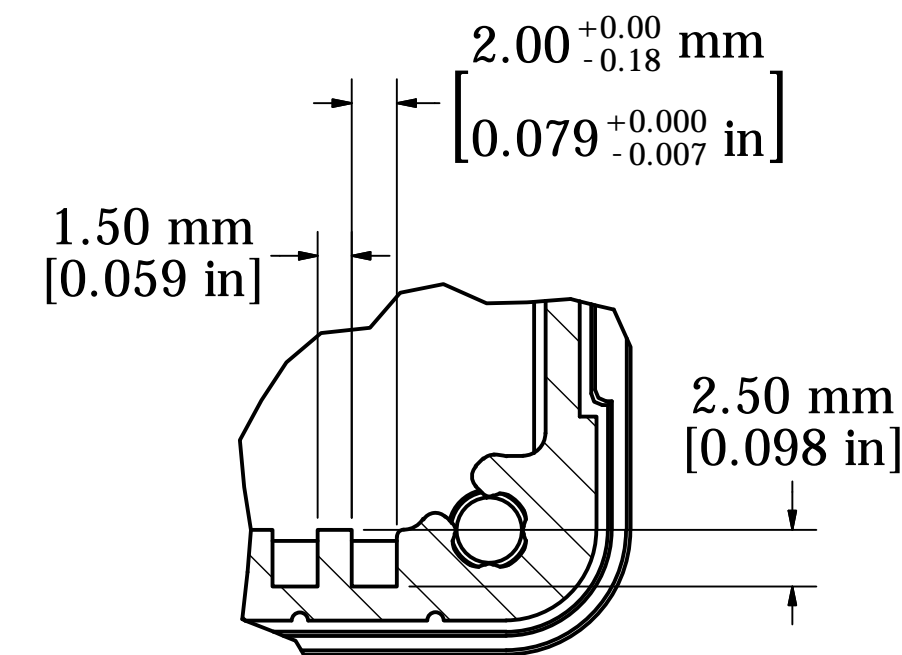

Inside Face to Face Dimension
ASSEMBLY - VIEW FROM TOP

.75mm (.030") Deep Recess For Labels/Keypads etc.

SECTION V-V

DETAIL W

Fits 160mm (6.299") X 80mm (3.149") PCB
Note: Aluminum extrusion has a tolerance of $\pm .02$ "

END PANEL - VIEW FROM OUTSIDE

n3.60 mm x 8.00 mm
v n7.00 mm x 2.50 mm 4X
n5.00 mm x 0.60 mm 4X

PROTECTION TO IP 65

Enclosures can be Factory Modified (Milling, Drilling, Printing etc.)
Contact Factory mjm@hammondmfg.com for quotes
Solid models of this enclosure available in STEP or IGES.