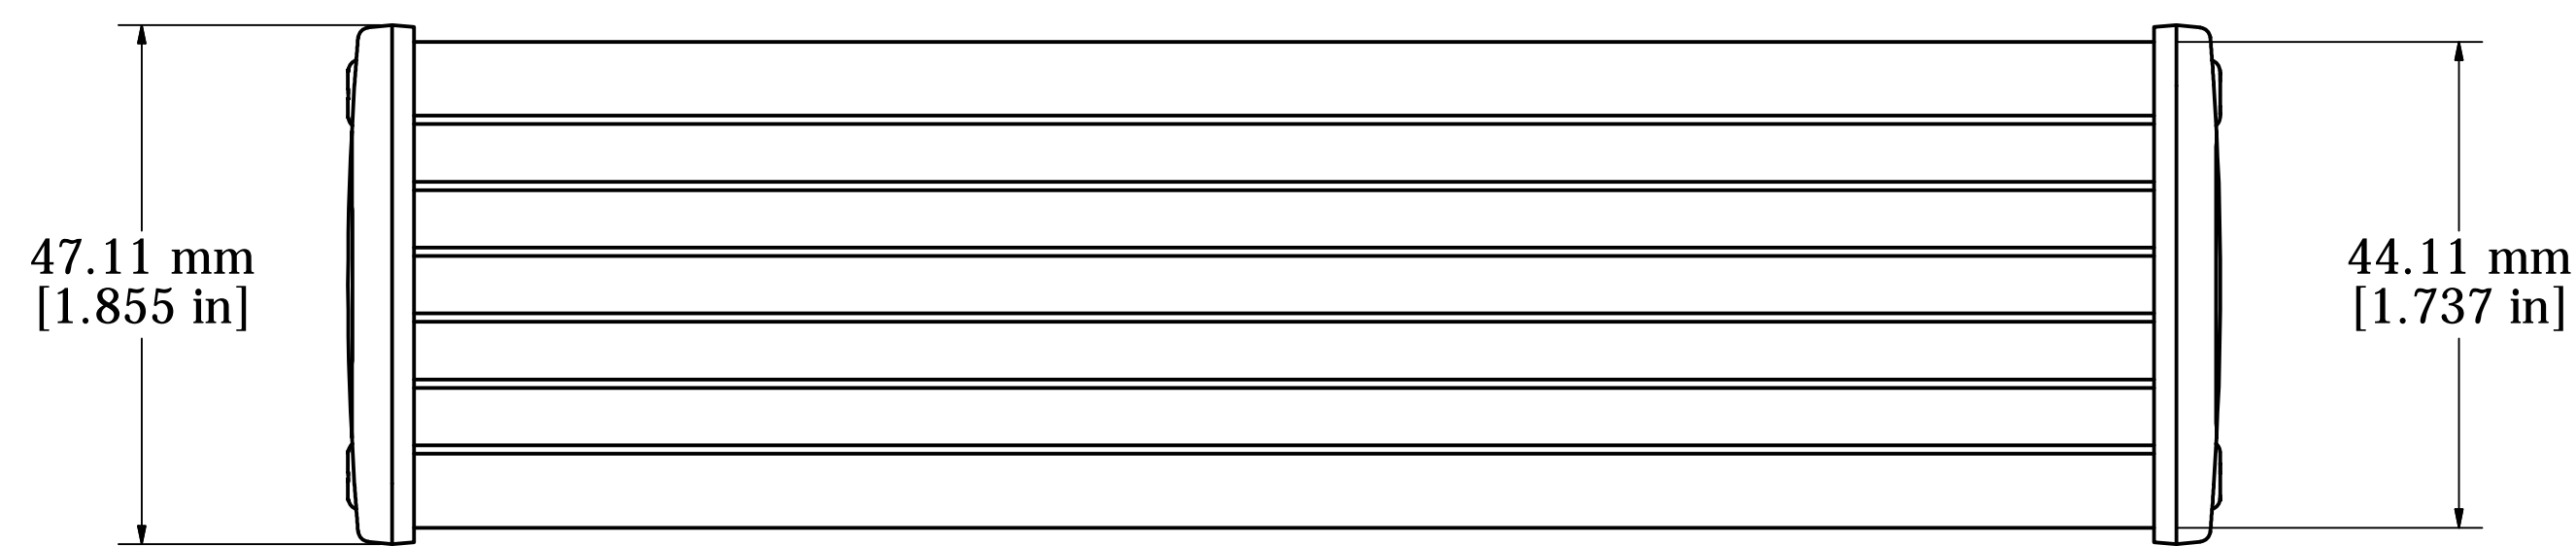

Inside Face to Face Dimension
ASSEMBLY - VIEW FROM TOP

.75mm (.030") Deep Recess For Labels/Keypads etc.

SECTION V-V

DETAIL W

Fits 160mm (6.299") X 80mm (3.149") PCB
Note: Aluminum extrusion has a tolerance of $\pm .02$ "

END PANEL - VIEW FROM OUTSIDE

n3.60 mm x 8.00 mm
v n7.00 mm x 2.50 mm 4X
n5.00 mm x 0.60 mm 4X

PROTECTION TO IP 65

Enclosures can be Factory Modified (Milling, Drilling, Printing etc.)
Contact Factory mjm@hammondmfg.com for quotes
Solid models of this enclosure available in STEP or IGES.

NOTE	
Purchased assembly includes box, end panels, stainless steel #6 Taptight screws, self adhesive rubber feet, gaskets and O-Rings.	
Box made from Extruded Aluminum 6063.	
End panels made from Type 380 Diecast Aluminum with a black powder paint finish.	
WATERPROOF 1457K1601	
PART NUMBERS	
Clear anodized box with black powder painted end panels	1457K1601
Black powder painted box and end panels	1457K1601BK
EMI/RFI SHIELDED (IP 54)	
Clear anodized box with black powder painted end panels	1457K1601E
Black powder painted box and end panels	1457K1601EBK
ACCESSORIES	
See website for accessories.	