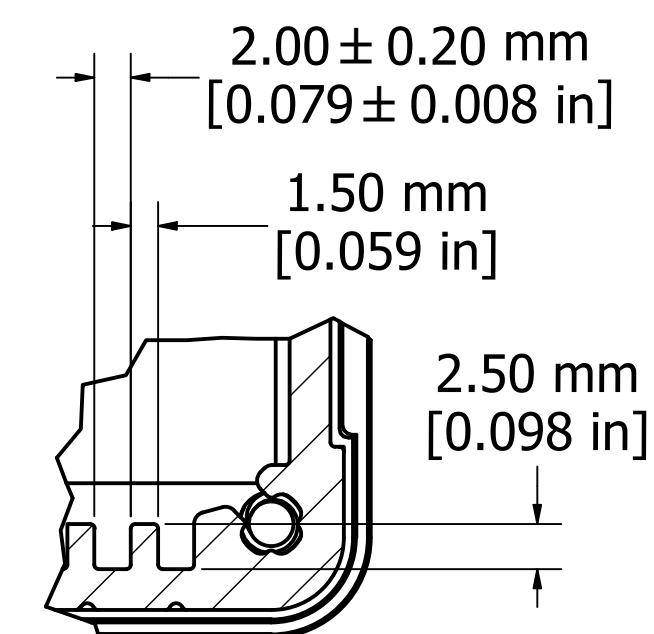

ASSEMBLY - VIEW FROM TOP

ASSEMBLY - VIEW FROM SIDE

SECTION A-A

DETAIL A

END PANEL - VIEW FROM OUTSIDE

PROTECTION TO IP 65

Enclosures can be Factory Modified (Milling, Drilling, Printing etc.)
 Contact Factory mjm@hammondmfg.com for quotes
 Solid models of this enclosure available in STEP or IGES.

NOTE	
Purchased assembly includes box, end panels, stainless steel #6 Taptight screws, self adhesive rubber feet, gaskets and O-Rings.	
Box made from Extruded Aluminum 6063.	
End panels made from Type 380 Diecast Aluminum with a black powder paint finish.	
WATERPROOF 1457U1601	
PART NUMBERS	
Clear anodized box with black powder painted end panels	1457U1601
Black powder painted box and end panels	1457U1601BK
EMI/RFI SHIELDED (IP 54)	
Clear anodized box with black powder painted end panels	1457U1601E
Black powder painted box and end panels	1457U1601EBK
ACCESSORIES	
See website for accessories.	

HAMMOND MANUFACTURING™
1457U1601
www.hammondmfg.com

Fits 160mm (6.299") X 186mm (7.323") PCB

X-ON Electronics

Largest Supplier of Electrical and Electronic Components

Click to view similar products for [Enclosures, Boxes & Cases](#) category: