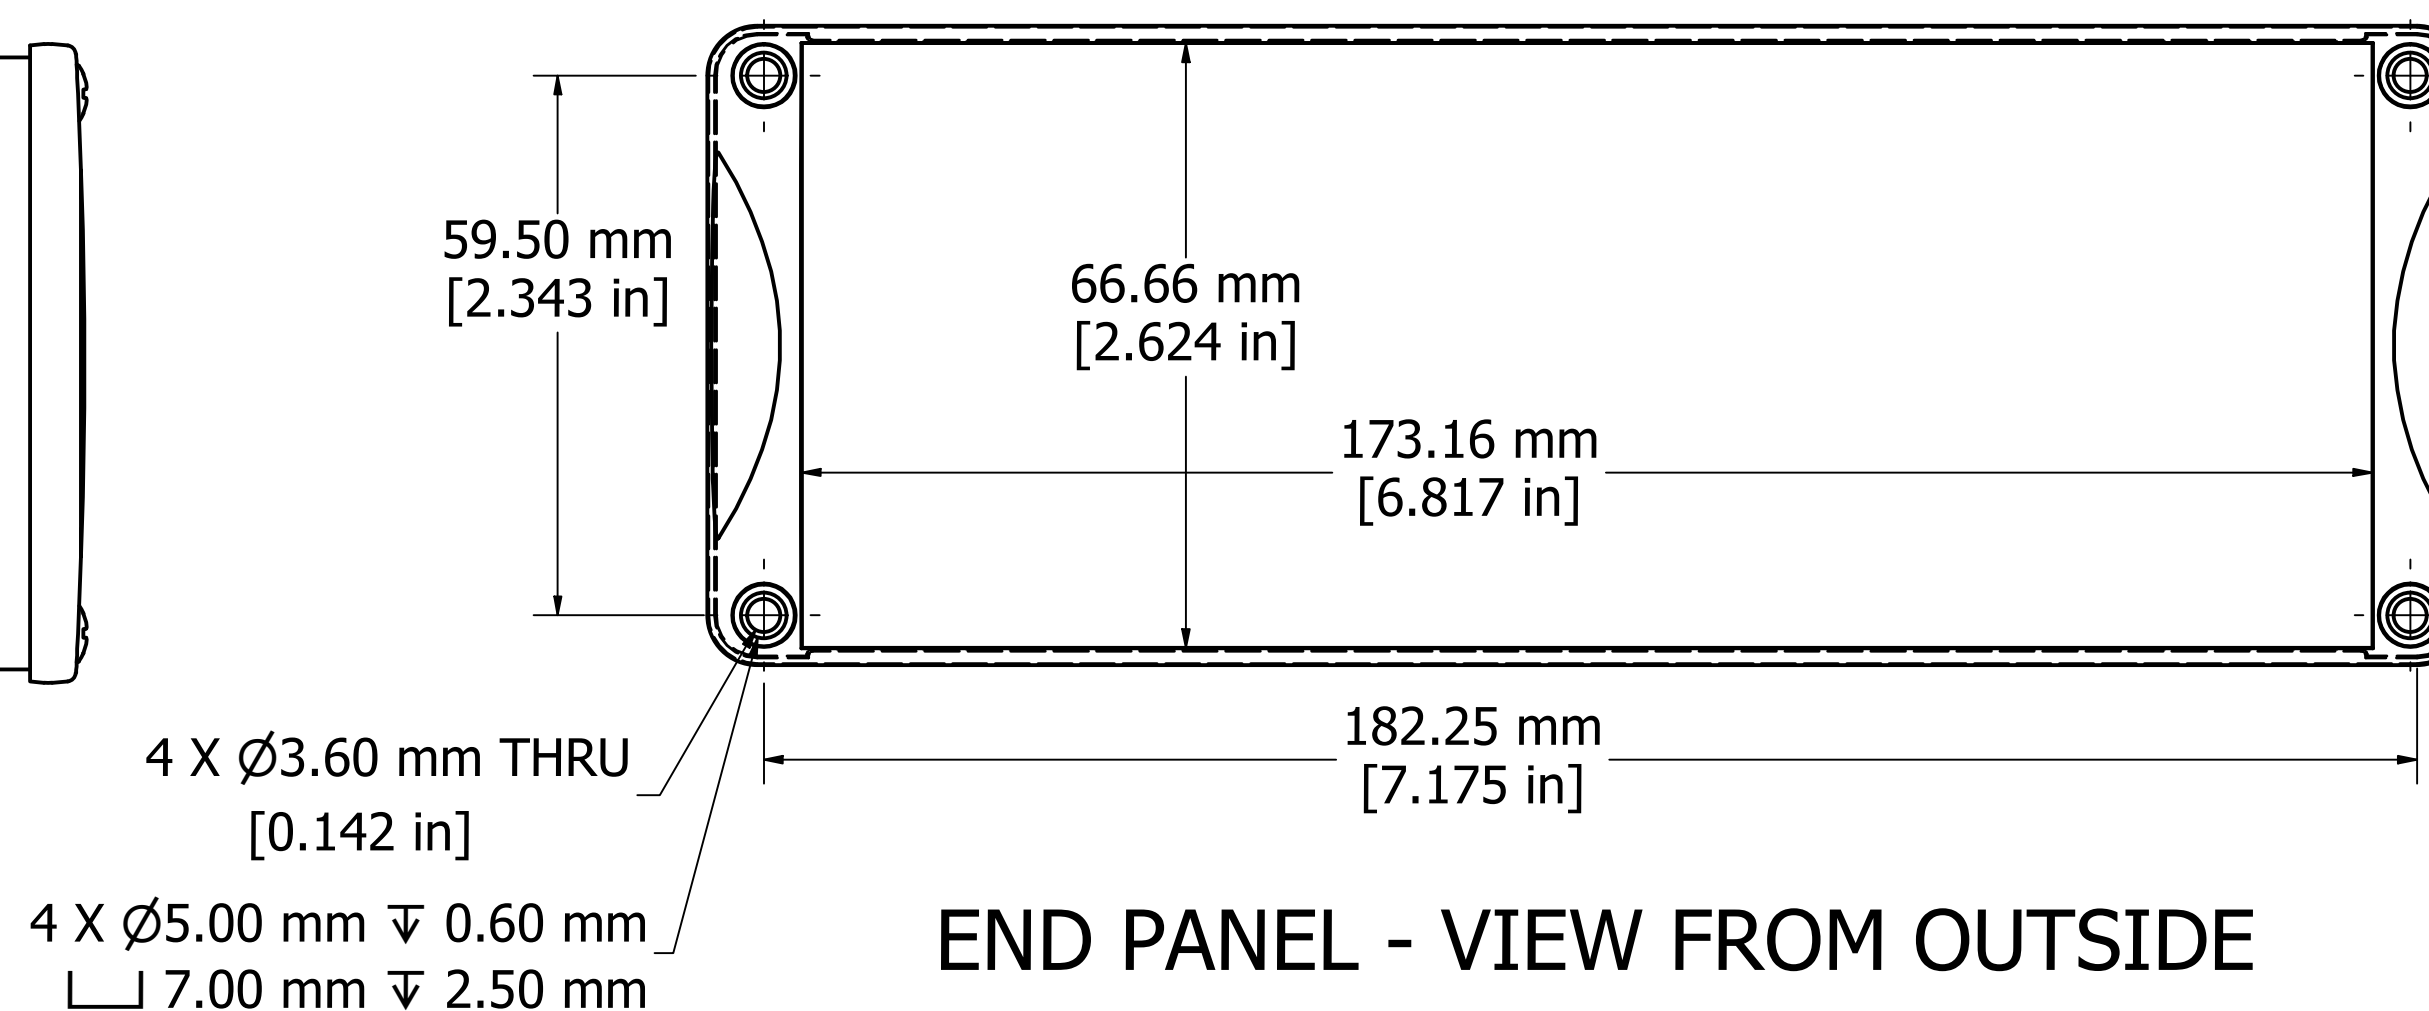

ASSEMBLY - VIEW FROM TOP

ASSEMBLY - VIEW FROM SIDE

SECTION A-A

DETAIL A

END PANEL - VIEW FROM OUTSIDE

PROTECTION TO IP 65

Enclosures can be Factory Modified (Milling, Drilling, Printing etc.)
 Contact Factory mjm@hammondmfg.com for quotes
 Solid models of this enclosure available in STEP or IGES.

NOTE	
Purchased assembly includes box, end panels, stainless steel #6 Taptight screws, self adhesive rubber feet, gaskets and O-Rings.	
Box made from Extruded Aluminum 6063.	
End panels made from Type 380 Diecast Aluminum with a black powder paint finish.	
WATERPROOF 1457U1601	
PART NUMBERS	
Clear anodized box with black powder painted end panels	1457U1601
Black powder painted box and end panels	1457U1601BK
EMI/RFI SHIELDED (IP 54)	
Clear anodized box with black powder painted end panels	1457U1601E
Black powder painted box and end panels	1457U1601EBK
ACCESSORIES	
See website for accessories.	

HAMMOND MANUFACTURING™
1457U1601
www.hammondmfg.com

Fits 160mm (6.299") X 186mm (7.323") PCB

X-ON Electronics

Largest Supplier of Electrical and Electronic Components

Click to view similar products for [Enclosures, Boxes & Cases](#) category: