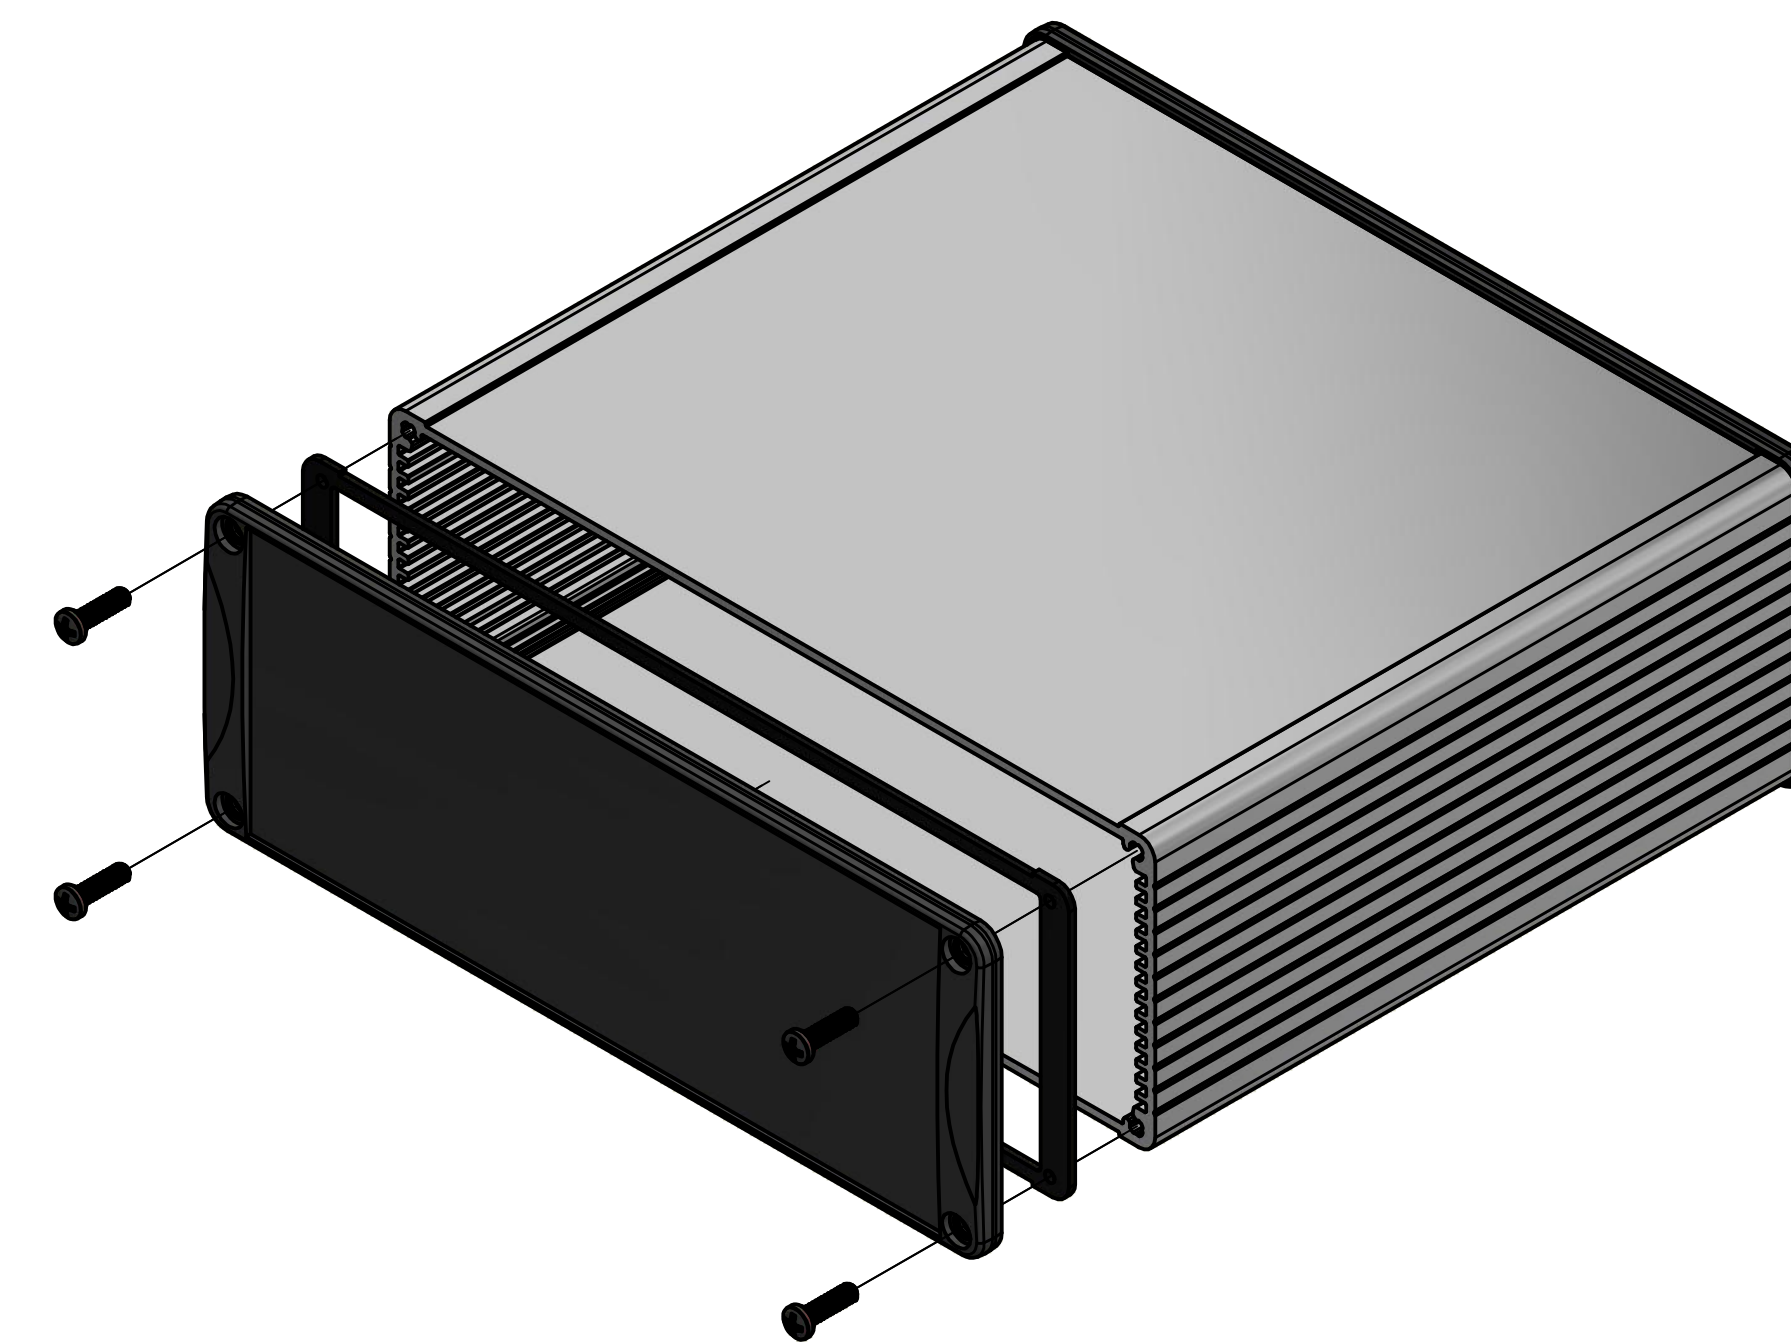

ASSEMBLY - VIEW FROM TOP

ASSEMBLY - VIEW FROM SIDE

SECTION A-A

DETAIL A

END PANEL - VIEW FROM OUTSIDE

PROTECTION TO IP 65

Enclosures can be Factory Modified (Milling, Drilling, Printing etc.)
 Contact Factory mjm@hammondmfg.com for quotes
 Solid models of this enclosure available in STEP or IGES.

NOTE	
Purchased assembly includes box, end panels, stainless steel #6 Taptight screws, self adhesive rubber feet, gaskets and O-Rings.	
Box made from Extruded Aluminum 6063.	
End panels made from Type 380 Diecast Aluminum with a black powder paint finish.	
WATERPROOF 1457U1601	
PART NUMBERS	
Clear anodized box with black powder painted end panels	1457U1601
Black powder painted box and end panels	1457U1601BK
EMI/RFI SHIELDED (IP 54)	
Clear anodized box with black powder painted end panels	1457U1601E
Black powder painted box and end panels	1457U1601EBK
ACCESSORIES	
See website for accessories.	

HAMMOND MANUFACTURING™
1457U1601
www.hammondmfg.com

Fits 160mm (6.299") X 186mm (7.323") PCB

X-ON Electronics

Largest Supplier of Electrical and Electronic Components

Click to view similar products for [Enclosures, Boxes & Cases](#) category: