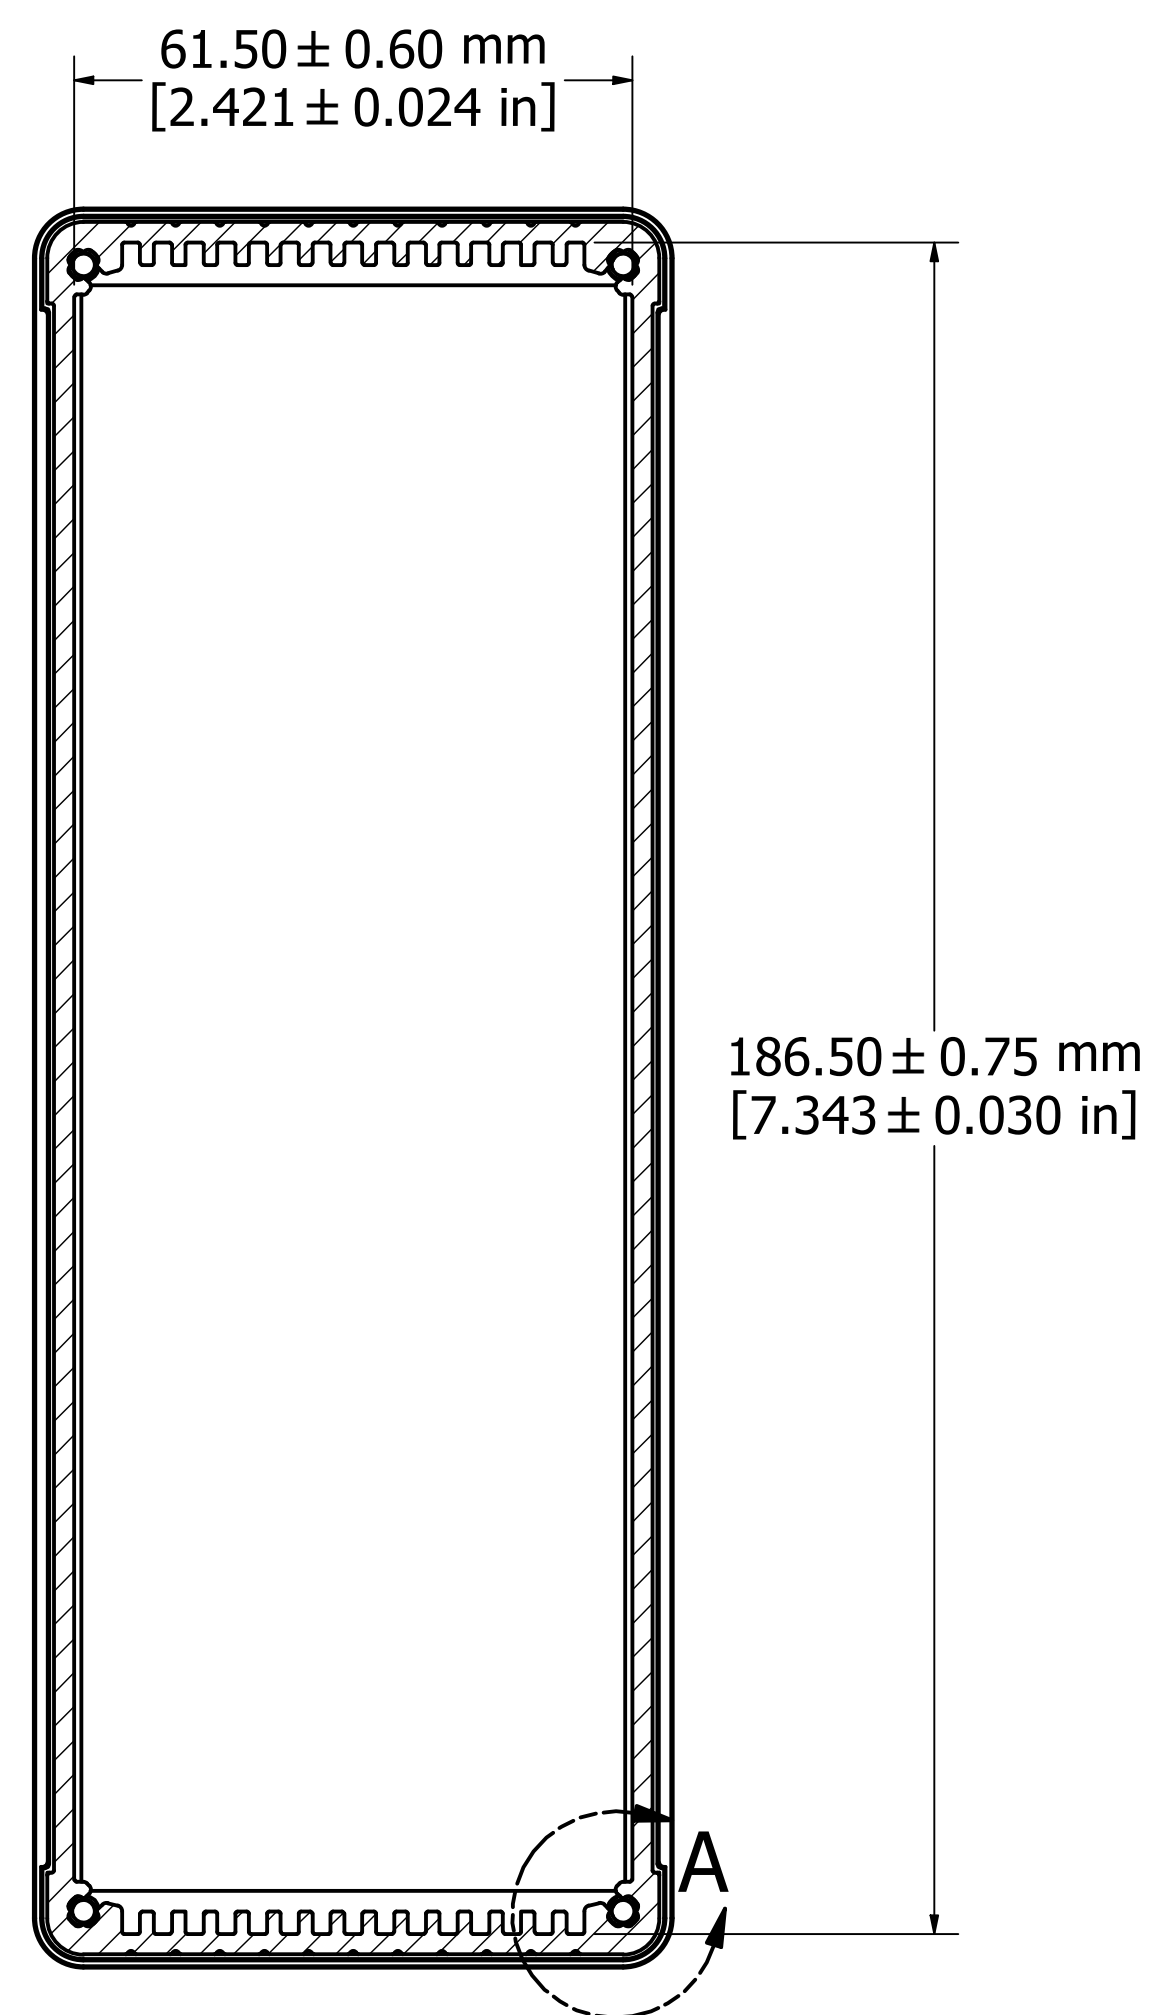

ASSEMBLY - VIEW FROM TOP

ASSEMBLY - VIEW FROM SIDE

SECTION A-A

DETAIL A

END PANEL - VIEW FROM OUTSIDE

PROTECTION TO IP 65

Enclosures can be Factory Modified (Milling, Drilling, Printing etc.)
 Contact Factory mjm@hammondmfg.com for quotes
 Solid models of this enclosure available in STEP or IGES.

NOTE	
Purchased assembly includes box, end panels, stainless steel #6 Taptight screws, self adhesive rubber feet, gaskets and O-Rings.	
Box made from Extruded Aluminum 6063.	
End panels made from Type 380 Diecast Aluminum with a black powder paint finish.	
WATERPROOF 1457U1601	
PART NUMBERS	
Clear anodized box with black powder painted end panels	1457U1601
Black powder painted box and end panels	1457U1601BK
EMI/RFI SHIELDED (IP 54)	
Clear anodized box with black powder painted end panels	1457U1601E
Black powder painted box and end panels	1457U1601EBK
ACCESSORIES	
See website for accessories.	

HAMMOND MANUFACTURING™
1457U1601
www.hammondmfg.com

Fits 160mm (6.299") X 186mm (7.323") PCB

X-ON Electronics

Largest Supplier of Electrical and Electronic Components

Click to view similar products for [Enclosures, Boxes & Cases](#) category: