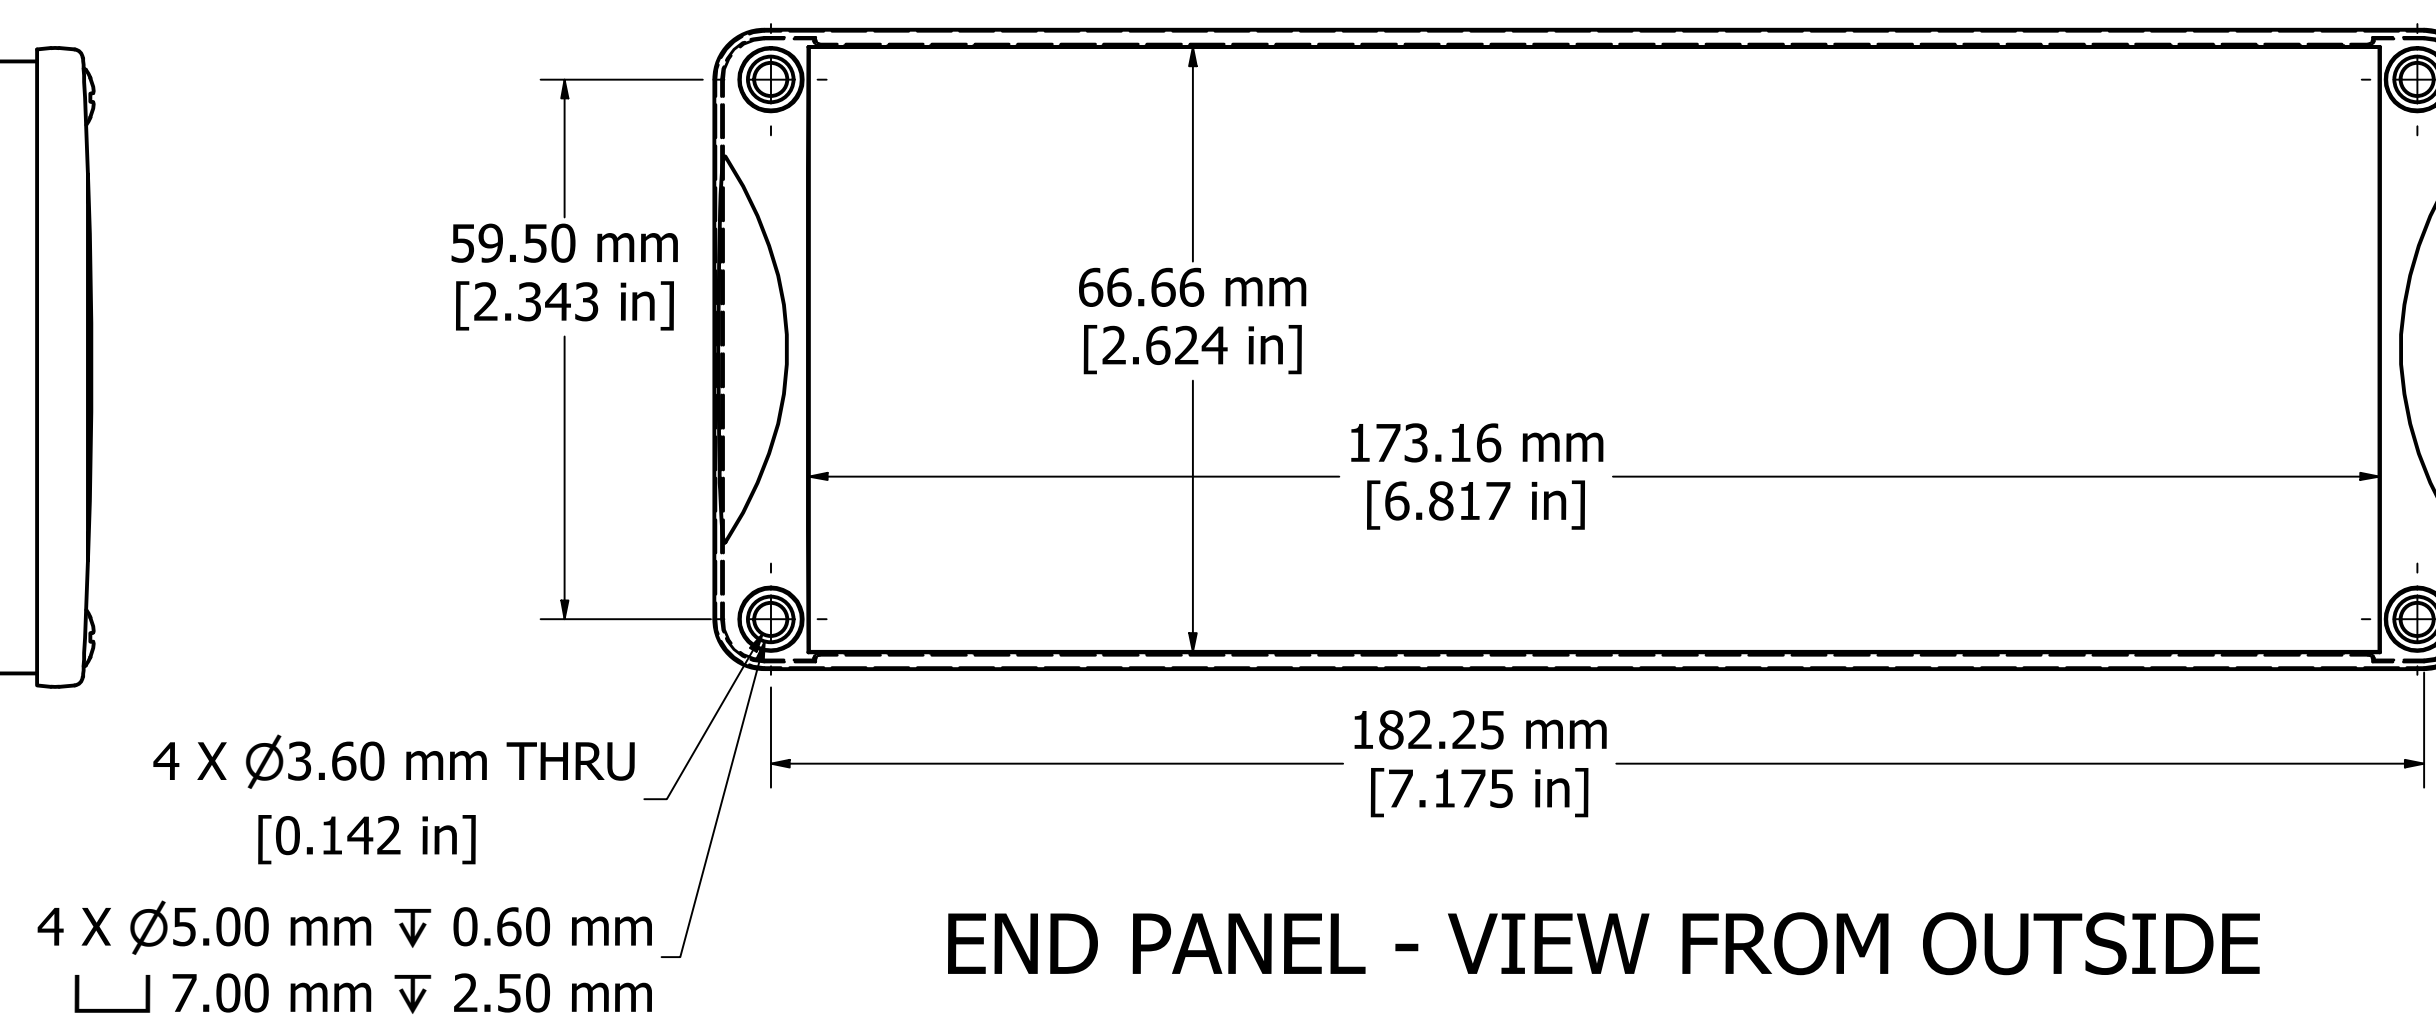

ASSEMBLY - VIEW FROM TOP

ASSEMBLY - VIEW FROM SIDE

SECTION A-A

DETAIL A

PROTECTION TO IP 65

Enclosures can be Factory Modified (Milling, Drilling, Printing etc.)
 Contact Factory mjm@hammondmfg.com for quotes
 Solid models of this enclosure available in STEP or IGES.

NOTE	
Purchased assembly includes box, end panels, stainless steel #6 Taptight screws, self adhesive rubber feet, gaskets and O-Rings.	
Box made from Extruded Aluminum 6063.	
End panels made from Type 380 Diecast Aluminum with a black powder paint finish.	
WATERPROOF 1457U1601	
PART NUMBERS	
Clear anodized box with black powder painted end panels	1457U1601
Black powder painted box and end panels	1457U1601BK
EMI/RFI SHIELDED (IP 54)	
Clear anodized box with black powder painted end panels	1457U1601E
Black powder painted box and end panels	1457U1601EBK
ACCESSORIES	
See website for accessories.	

END PANEL - VIEW FROM OUTSIDE

Fits 160mm (6.299") X 186mm (7.323") PCB

**HAMMOND
MANUFACTURING™**

1457U1601

www.hammondmfg.com

X-ON Electronics

Largest Supplier of Electrical and Electronic Components

Click to view similar products for [Enclosures, Boxes & Cases](#) *category:*