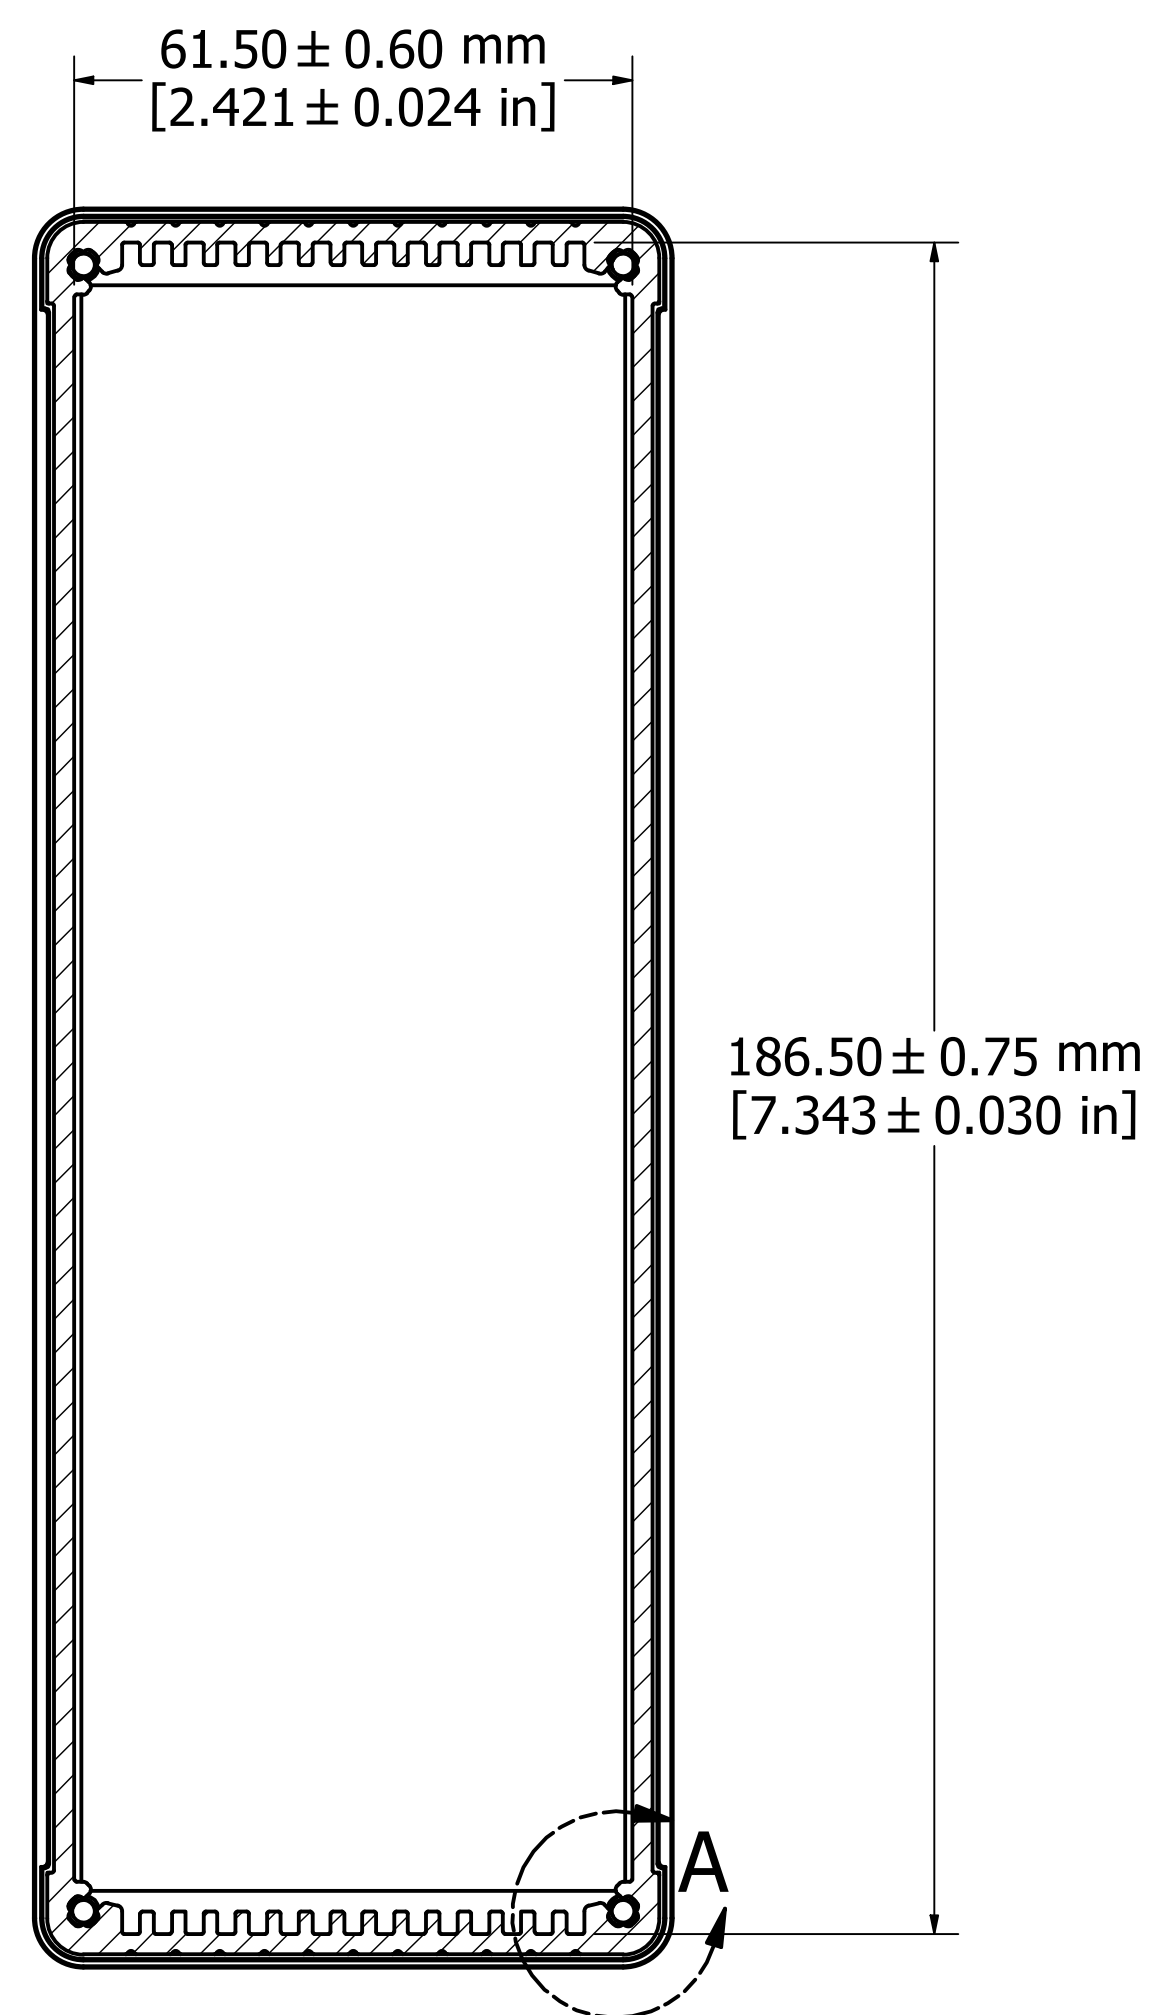

ASSEMBLY - VIEW FROM TOP

ASSEMBLY - VIEW FROM SIDE

SECTION A-A

DETAIL A

PROTECTION TO IP 65

Enclosures can be Factory Modified (Milling, Drilling, Printing etc.)
 Contact Factory mjm@hammondmfg.com for quotes
 Solid models of this enclosure available in STEP or IGES.

NOTE	
Purchased assembly includes box, end panels, stainless steel #6 Taptight screws, self adhesive rubber feet, gaskets and O-Rings.	
Box made from Extruded Aluminum 6063.	
End panels made from Type 380 Diecast Aluminum with a black powder paint finish.	
WATERPROOF 1457U1601	
PART NUMBERS	
Clear anodized box with black powder painted end panels	1457U1601
Black powder painted box and end panels	1457U1601BK
EMI/RFI SHIELDED (IP 54)	
Clear anodized box with black powder painted end panels	1457U1601E
Black powder painted box and end panels	1457U1601EBK
ACCESSORIES	
See website for accessories.	

END PANEL - VIEW FROM OUTSIDE

Fits 160mm (6.299") X 186mm (7.323") PCB

**HAMMOND
MANUFACTURING™**

1457U1601

www.hammondmfg.com

X-ON Electronics

Largest Supplier of Electrical and Electronic Components

Click to view similar products for [Enclosures, Boxes & Cases](#) *category:*