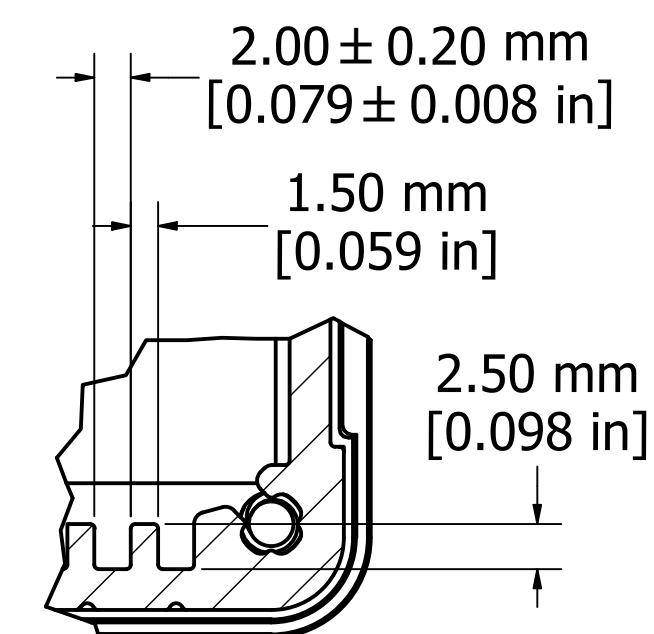

ASSEMBLY - VIEW FROM TOP

ASSEMBLY - VIEW FROM SIDE

SECTION A-A

DETAIL A

PROTECTION TO IP 65

Enclosures can be Factory Modified (Milling, Drilling, Printing etc.)
 Contact Factory mjm@hammondmfg.com for quotes
 Solid models of this enclosure available in STEP or IGES.

NOTE	
Purchased assembly includes box, end panels, stainless steel #6 Taptight screws, self adhesive rubber feet, gaskets and O-Rings.	
Box made from Extruded Aluminum 6063.	
End panels made from Type 380 Diecast Aluminum with a black powder paint finish.	
WATERPROOF 1457U1601	
PART NUMBERS	
Clear anodized box with black powder painted end panels	1457U1601
Black powder painted box and end panels	1457U1601BK
EMI/RFI SHIELDED (IP 54)	
Clear anodized box with black powder painted end panels	1457U1601E
Black powder painted box and end panels	1457U1601EBK
ACCESSORIES	
See website for accessories.	

END PANEL - VIEW FROM OUTSIDE

Fits 160mm (6.299") X 186mm (7.323") PCB

**HAMMOND
MANUFACTURING™**

1457U1601

www.hammondmfg.com

X-ON Electronics

Largest Supplier of Electrical and Electronic Components

Click to view similar products for [Enclosures, Boxes & Cases](#) *category:*