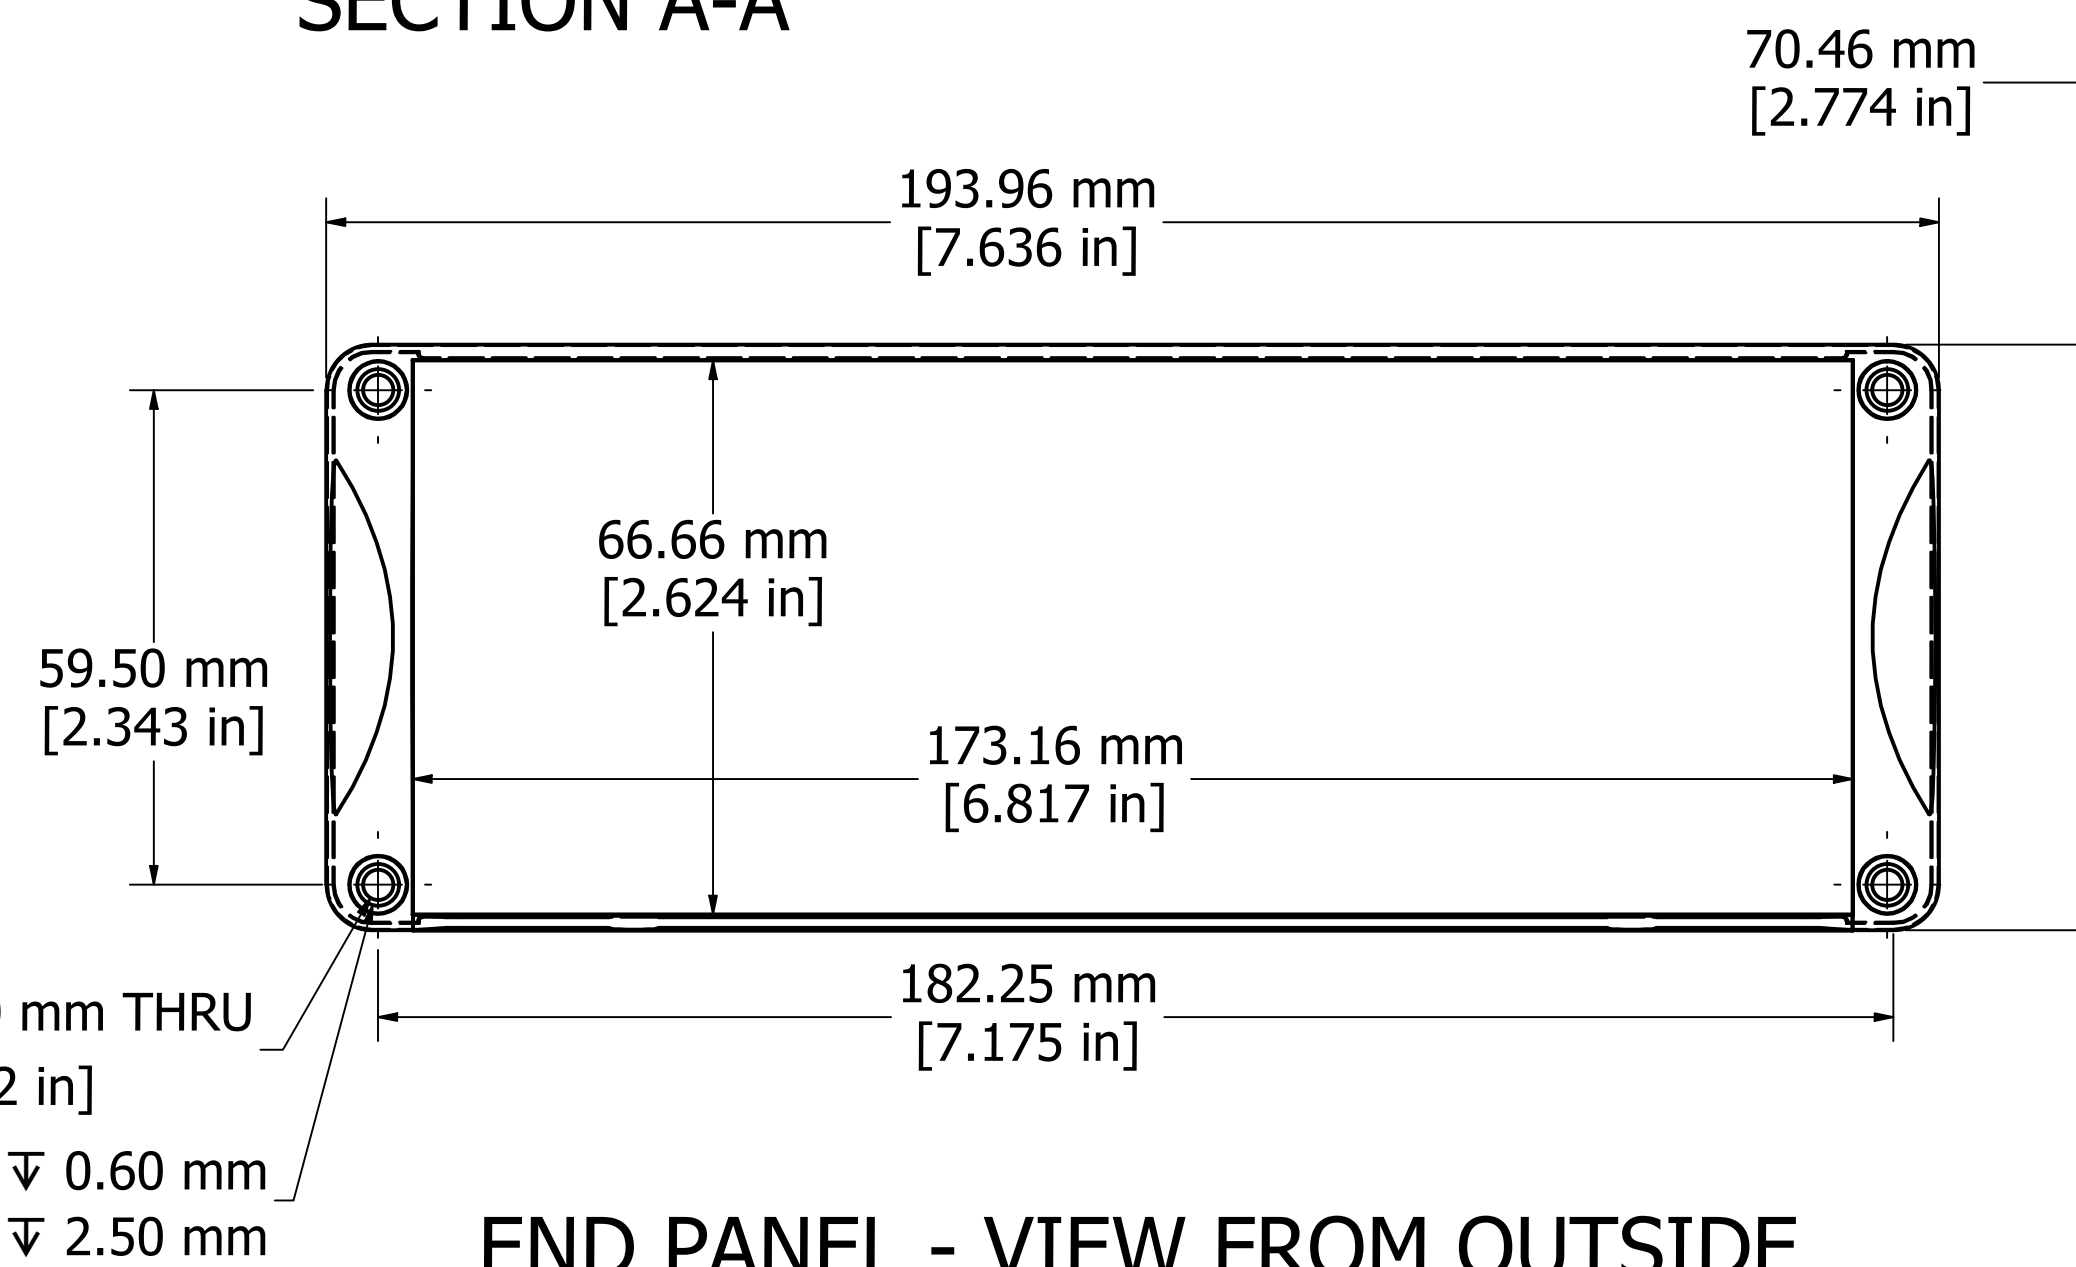

ASSEMBLY - VIEW FROM TOP

SECTION A-A

DETAIL A

PROTECTION TO IP 65

Enclosures can be Factory Modified (Milling, Drilling, Printing etc.)
 Contact Factory mjm@hammondmfg.com for quotes
 Solid models of this enclosure available in STEP or IGES.

NOTE	
Purchased assembly includes box, end panels, stainless steel #6 Taptight screws, self adhesive rubber feet, gaskets and O-Rings.	
Box made from Extruded Aluminum 6063.	
End panels made from Type 380 Diecast Aluminum with a black powder paint finish.	
WATERPROOF 1457U1602	
PART NUMBERS	
Clear anodized box with black powder painted end panels	1457U1602
Black powder painted box and end panels	1457U1602BK
EMI/RFI SHIELDED (IP 54)	
Clear anodized box with black powder painted end panels	1457U1602E
Black powder painted box and end panels	1457U1602EBK
ACCESSORIES	
See website for accessories.	

ASSEMBLY - VIEW FROM SIDE

END PANEL - VIEW FROM OUTSIDE

Fits 160mm (6.299") X 186mm (7.323") PCB

**HAMMOND
MANUFACTURING™**

1457U1602

www.hammondmfg.com

X-ON Electronics

Largest Supplier of Electrical and Electronic Components