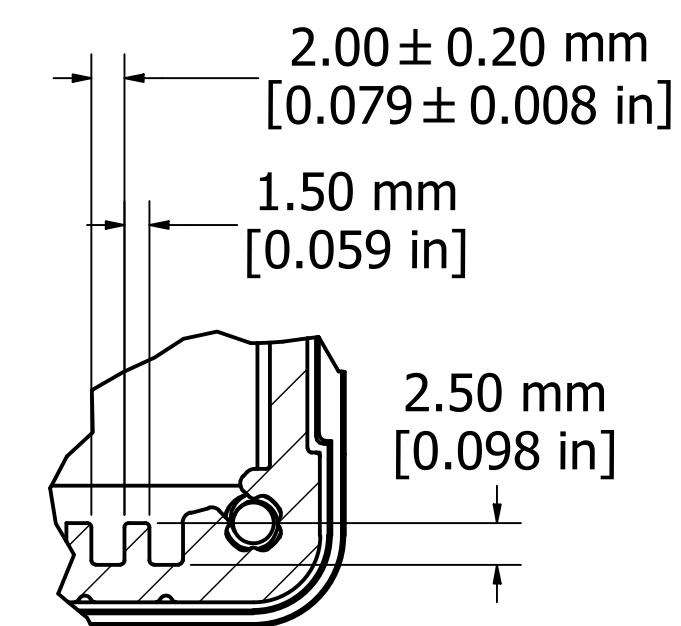

ASSEMBLY - VIEW FROM TOP

SECTION A-A

DETAIL A

PROTECTION TO IP 65

Enclosures can be Factory Modified (Milling, Drilling, Printing etc.)
 Contact Factory mjm@hammondmfg.com for quotes
 Solid models of this enclosure available in STEP or IGES.

NOTE	
Purchased assembly includes box, end panels, stainless steel #6 Taptight screws, self adhesive rubber feet, gaskets and O-Rings.	
Box made from Extruded Aluminum 6063.	
End panels made from Type 380 Diecast Aluminum with a black powder paint finish.	
WATERPROOF 1457U1602	
PART NUMBERS	
Clear anodized box with black powder painted end panels	1457U1602
Black powder painted box and end panels	1457U1602BK
EMI/RFI SHIELDED (IP 54)	
Clear anodized box with black powder painted end panels	1457U1602E
Black powder painted box and end panels	1457U1602EBK
ACCESSORIES	
See website for accessories.	

ASSEMBLY - VIEW FROM SIDE

END PANEL - VIEW FROM OUTSIDE

Fits 160mm (6.299") X 186mm (7.323") PCB

**HAMMOND
MANUFACTURING™**

1457U1602

www.hammondmfg.com

X-ON Electronics

Largest Supplier of Electrical and Electronic Components