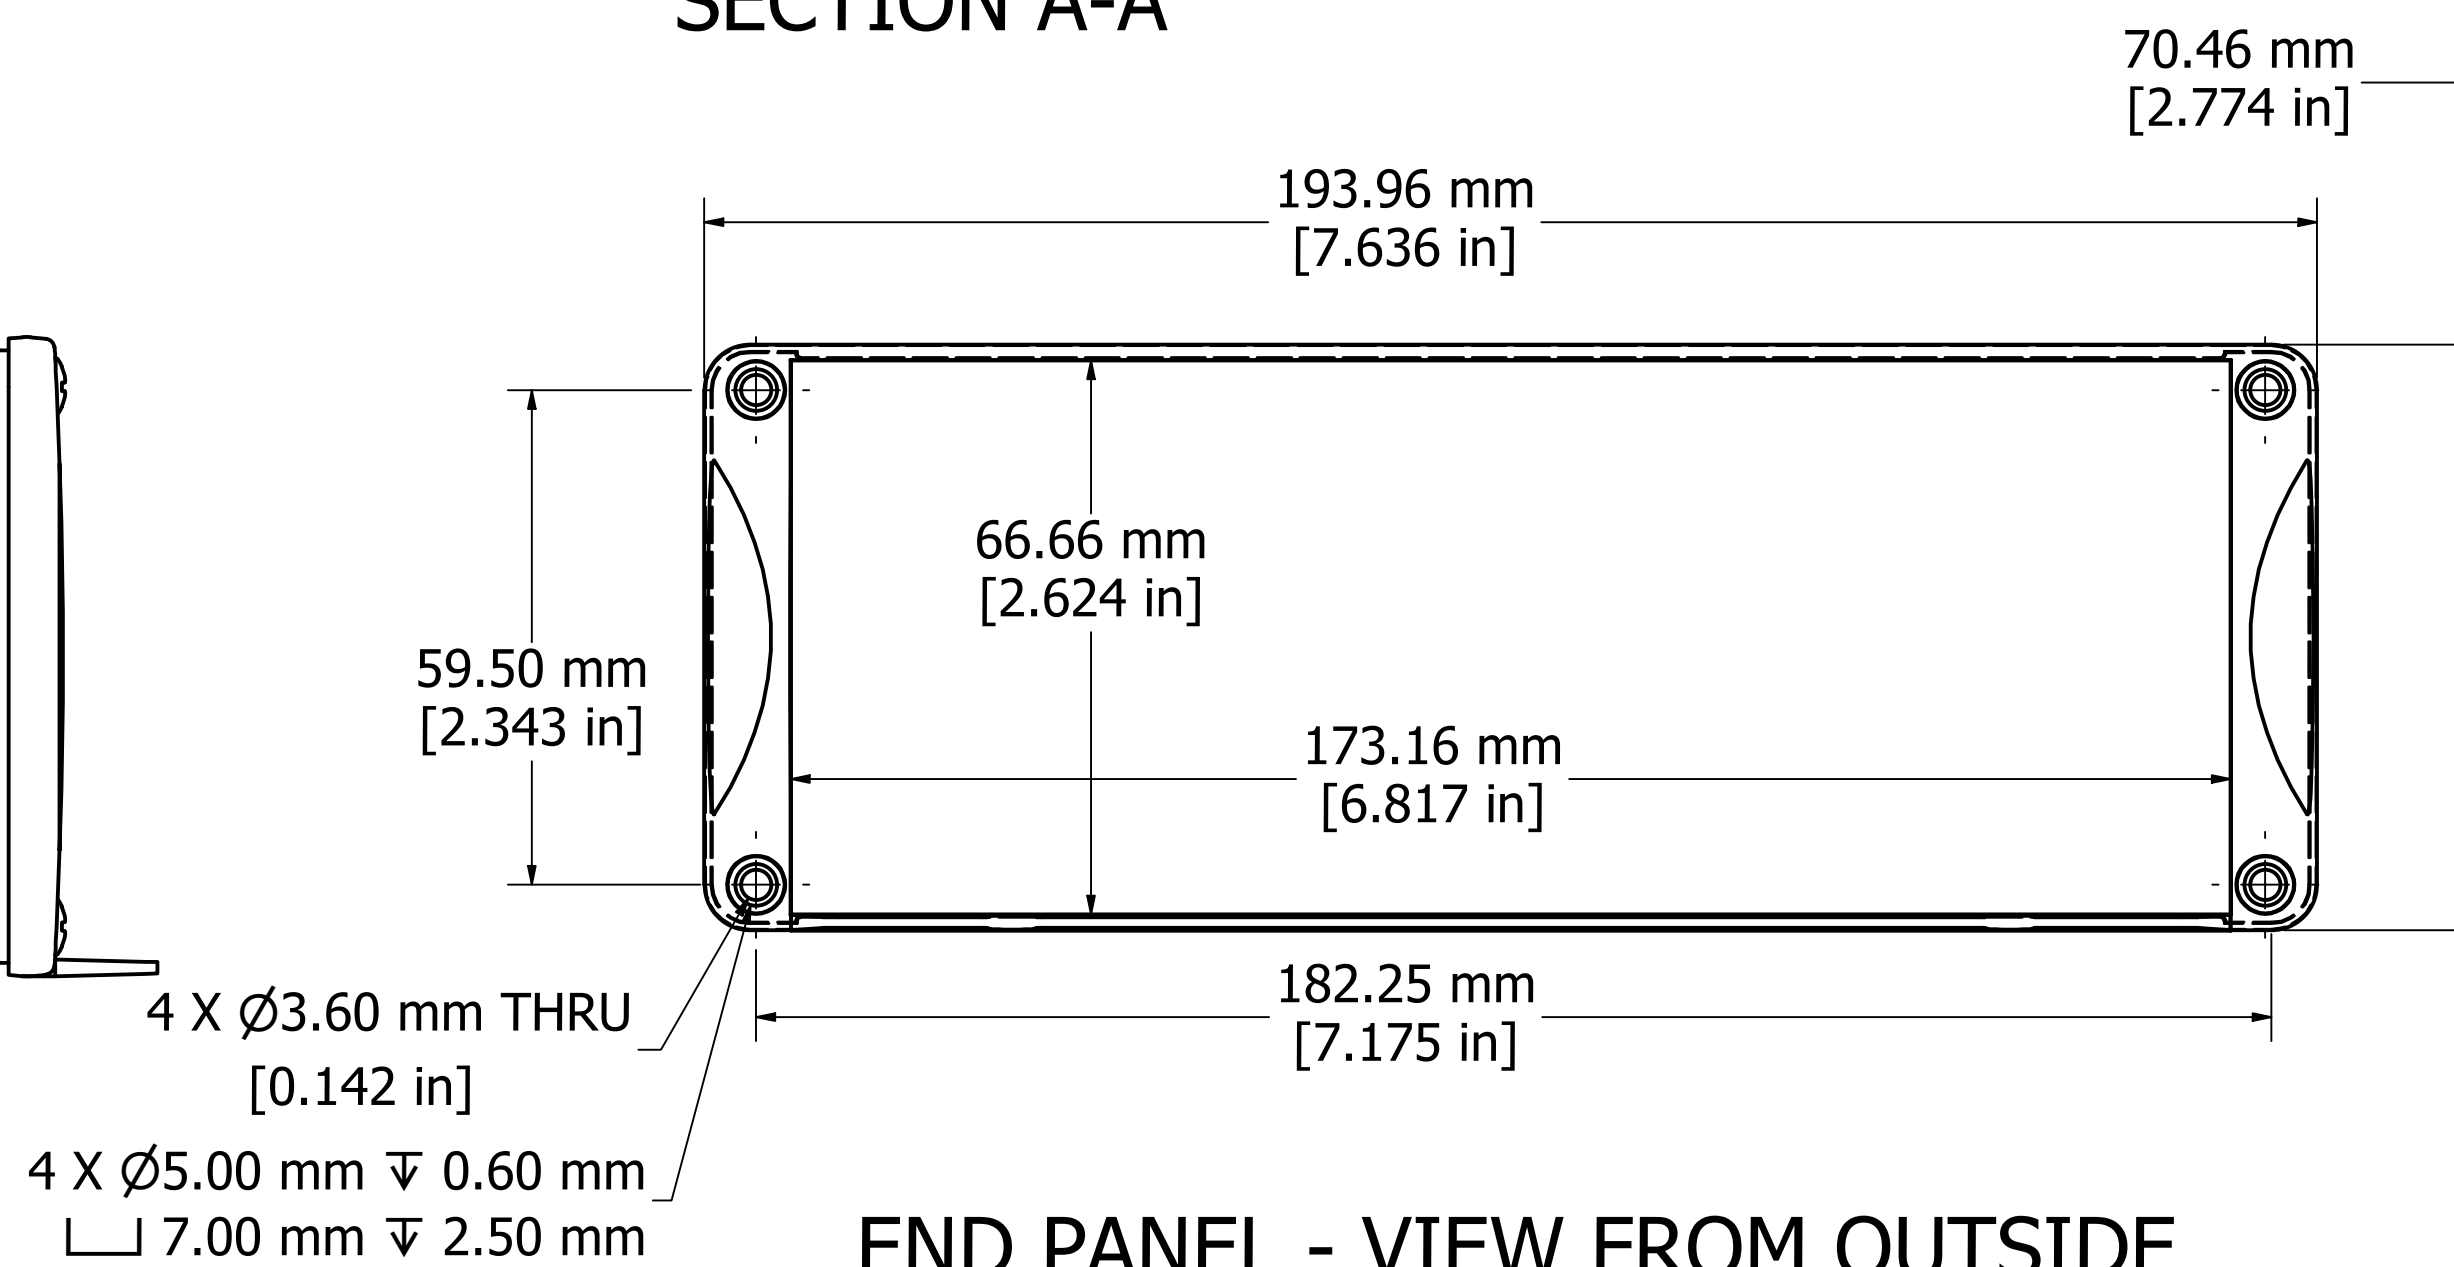

ASSEMBLY - VIEW FROM TOP

ASSEMBLY - VIEW FROM SIDE

SECTION A-A

DETAIL A

PROTECTION TO IP 65

Enclosures can be Factory Modified (Milling, Drilling, Printing etc.)
 Contact Factory mjm@hammondmfg.com for quotes
 Solid models of this enclosure available in STEP or IGES.

NOTE	
Purchased assembly includes box, end panels, stainless steel #6 Taptight screws, self adhesive rubber feet, gaskets and O-Rings.	
Box made from Extruded Aluminum 6063.	
End panels made from Type 380 Diecast Aluminum with a black powder paint finish.	
WATERPROOF 1457U1602	
PART NUMBERS	
Clear anodized box with black powder painted end panels	1457U1602
Black powder painted box and end panels	1457U1602BK
EMI/RFI SHIELDED (IP 54)	
Clear anodized box with black powder painted end panels	1457U1602E
Black powder painted box and end panels	1457U1602EBK
ACCESSORIES	
See website for accessories.	

END PANEL - VIEW FROM OUTSIDE

Fits 160mm (6.299") X 186mm (7.323") PCB

**HAMMOND
MANUFACTURING™**

1457U1602

www.hammondmfg.com

X-ON Electronics

Largest Supplier of Electrical and Electronic Components

Click to view similar products for [Enclosures, Boxes & Cases](#) category: