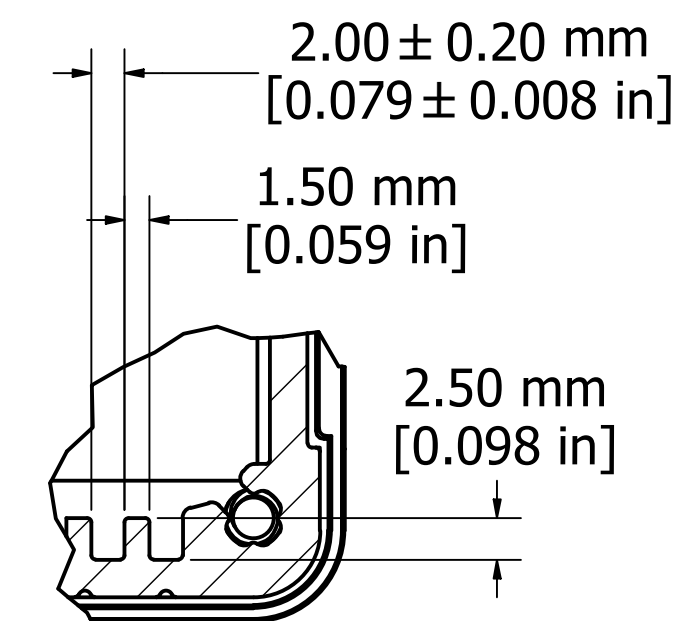

ASSEMBLY - VIEW FROM TOP

ASSEMBLY - VIEW FROM SIDE

SECTION A-A

DETAIL A

PROTECTION TO IP 65

Enclosures can be Factory Modified (Milling, Drilling, Printing etc.)
 Contact Factory mjm@hammondmfg.com for quotes
 Solid models of this enclosure available in STEP or IGES.

NOTE	
Purchased assembly includes box, end panels, stainless steel #6 Taptight screws, self adhesive rubber feet, gaskets and O-Rings.	
Box made from Extruded Aluminum 6063.	
End panels made from Type 380 Diecast Aluminum with a black powder paint finish.	
WATERPROOF 1457U1602	
PART NUMBERS	
Clear anodized box with black powder painted end panels	1457U1602
Black powder painted box and end panels	1457U1602BK
EMI/RFI SHIELDED (IP 54)	
Clear anodized box with black powder painted end panels	1457U1602E
Black powder painted box and end panels	1457U1602EBK
ACCESSORIES	
See website for accessories.	

END PANEL - VIEW FROM OUTSIDE

Fits 160mm (6.299") X 186mm (7.323") PCB

**HAMMOND
MANUFACTURING™**

1457U1602

www.hammondmfg.com

X-ON Electronics

Largest Supplier of Electrical and Electronic Components

Click to view similar products for [Enclosures, Boxes & Cases](#) category: