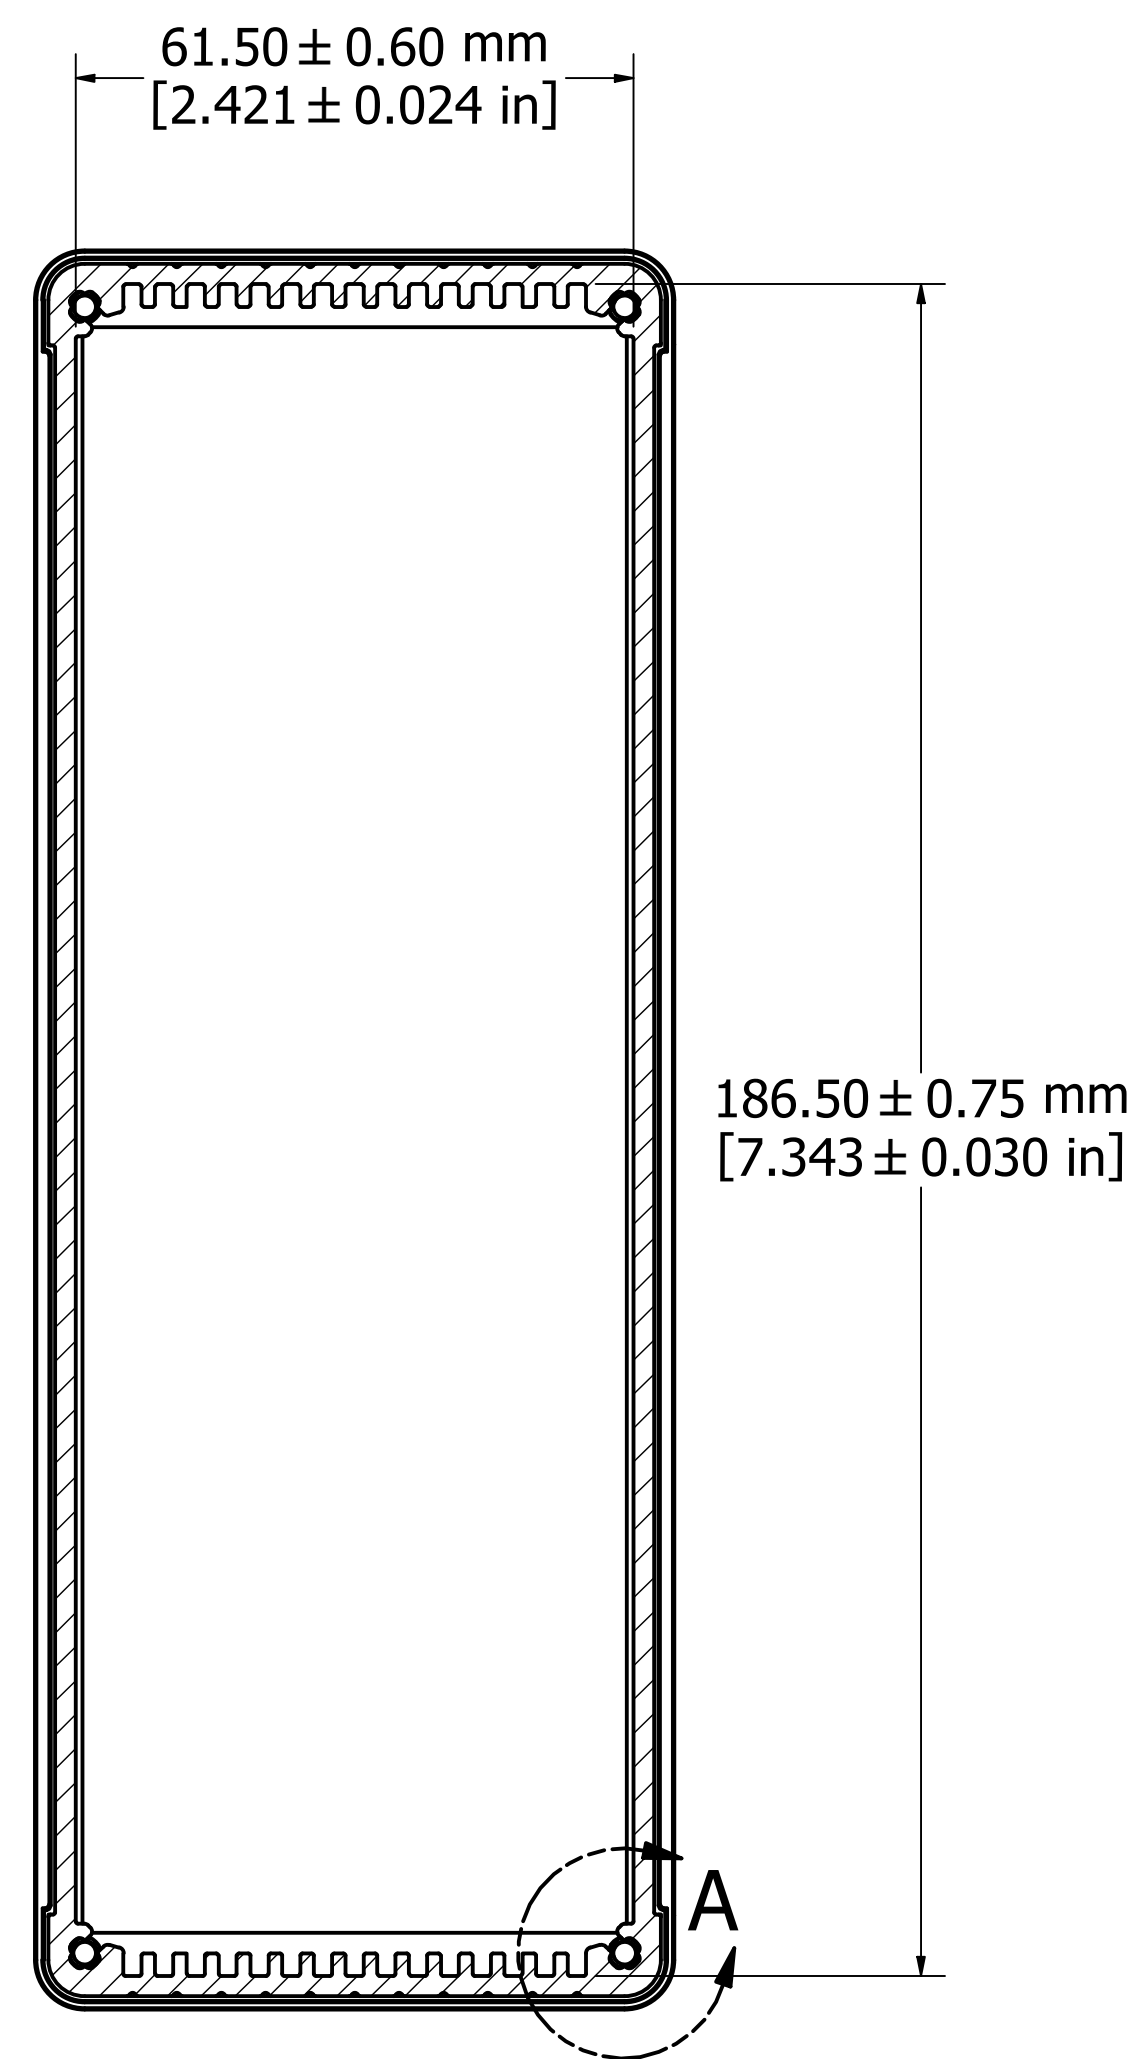

ASSEMBLY - VIEW FROM TOP

ASSEMBLY - VIEW FROM SIDE

SECTION A-A

DETAIL A

PROTECTION TO IP 65

Enclosures can be Factory Modified (Milling, Drilling, Printing etc.)
 Contact Factory mjm@hammondmfg.com for quotes
 Solid models of this enclosure available in STEP or IGES.

NOTE	
Purchased assembly includes box, end panels, stainless steel #6 Taptight screws, self adhesive rubber feet, gaskets and O-Rings.	
Box made from Extruded Aluminum 6063.	
End panels made from Type 380 Diecast Aluminum with a black powder paint finish.	
WATERPROOF 1457U1602	
PART NUMBERS	
Clear anodized box with black powder painted end panels	1457U1602
Black powder painted box and end panels	1457U1602BK
EMI/RFI SHIELDED (IP 54)	
Clear anodized box with black powder painted end panels	1457U1602E
Black powder painted box and end panels	1457U1602EBK
ACCESSORIES	
See website for accessories.	

END PANEL - VIEW FROM OUTSIDE

Fits 160mm (6.299") X 186mm (7.323") PCB

**HAMMOND
MANUFACTURING™**

1457U1602

www.hammondmfg.com

X-ON Electronics

Largest Supplier of Electrical and Electronic Components

Click to view similar products for [Enclosures, Boxes & Cases](#) category: