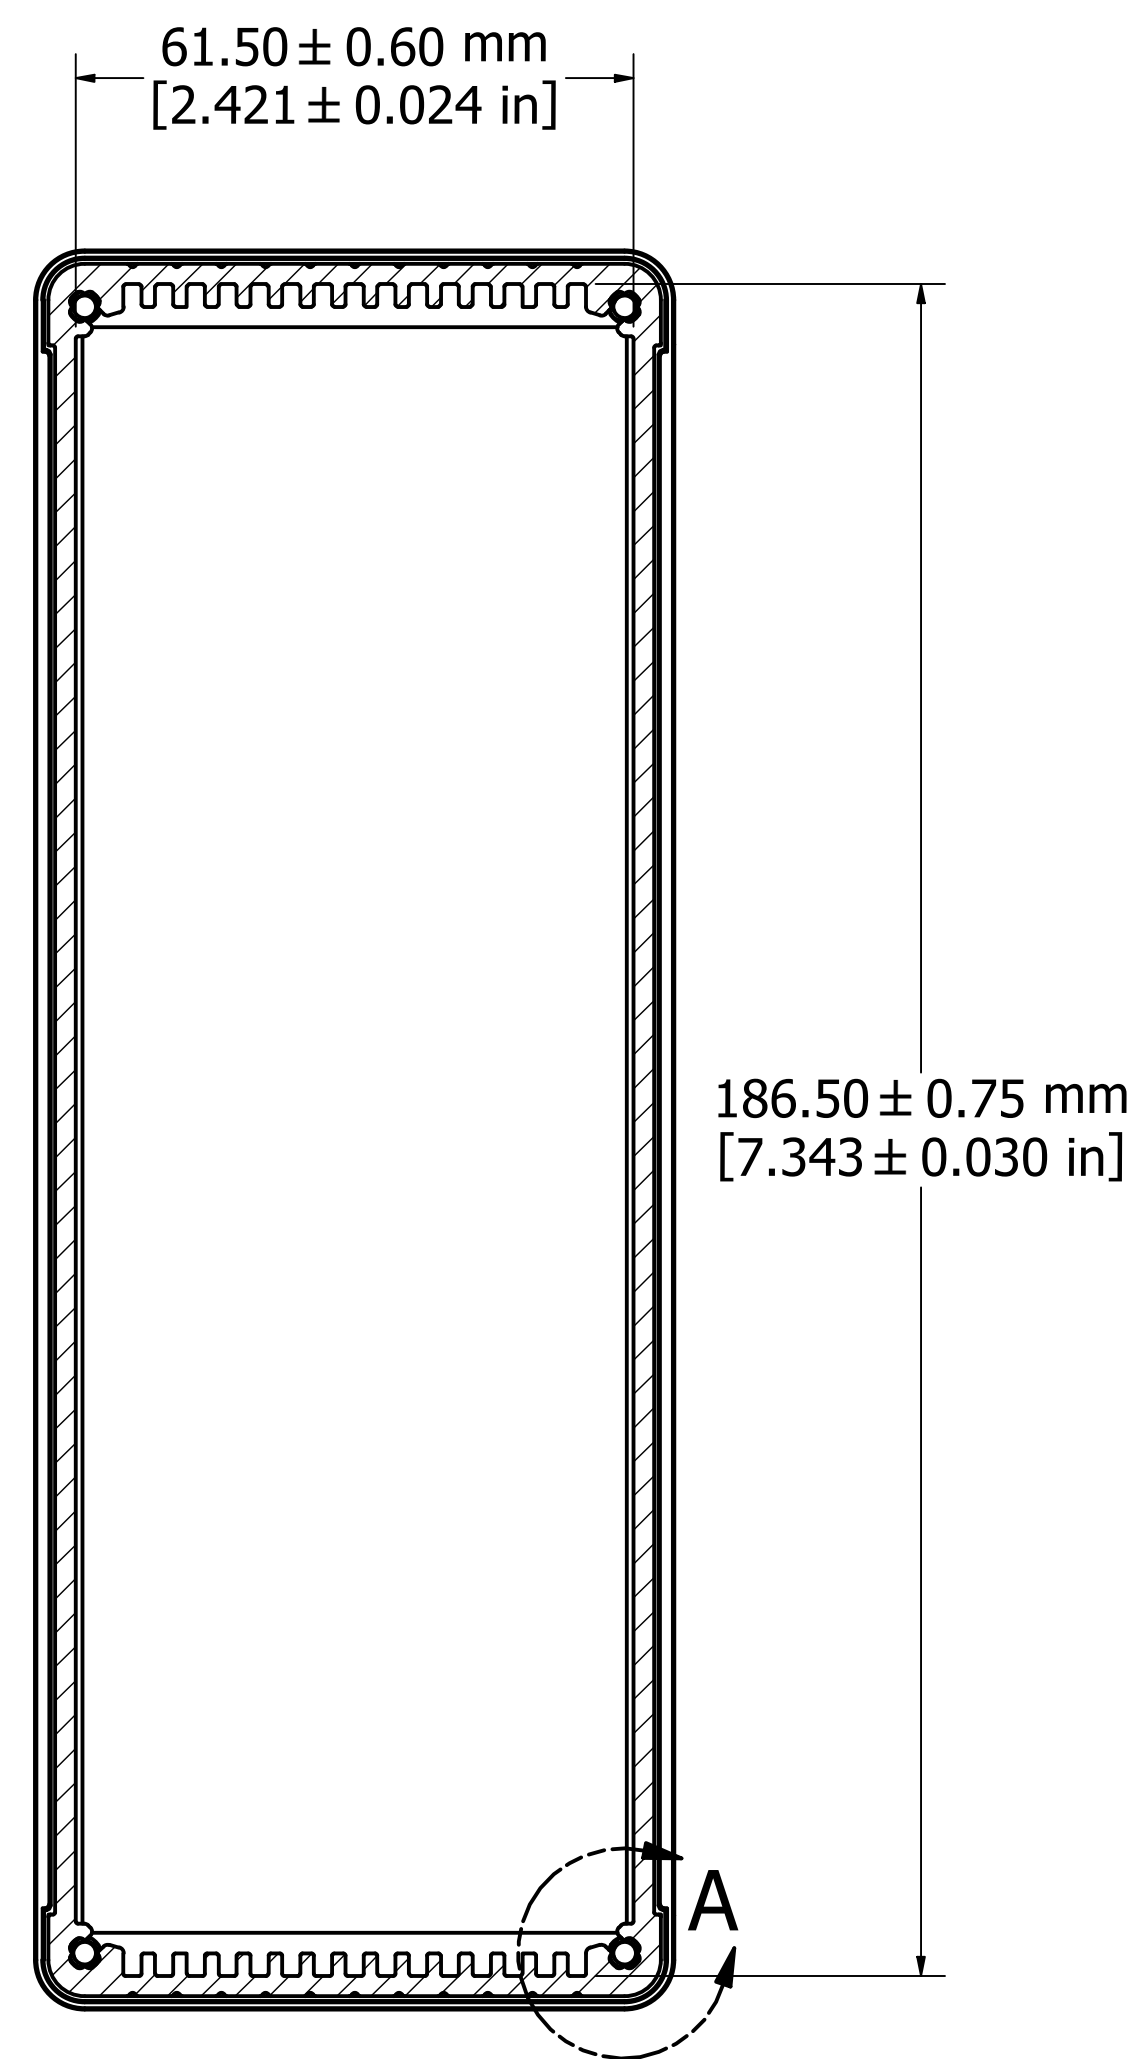

ASSEMBLY - VIEW FROM TOP

SECTION A-A

DETAIL A

PROTECTION TO IP 65

Enclosures can be Factory Modified (Milling, Drilling, Printing etc.)
 Contact Factory mjm@hammondmfg.com for quotes
 Solid models of this enclosure available in STEP or IGES.

NOTE	
Purchased assembly includes box, end panels, stainless steel #6 Taptight screws, self adhesive rubber feet, gaskets and O-Rings.	
Box made from Extruded Aluminum 6063.	
End panels made from Type 380 Diecast Aluminum with a black powder paint finish.	
WATERPROOF 1457U1602	
PART NUMBERS	
Clear anodized box with black powder painted end panels	1457U1602
Black powder painted box and end panels	1457U1602BK
EMI/RFI SHIELDED (IP 54)	
Clear anodized box with black powder painted end panels	1457U1602E
Black powder painted box and end panels	1457U1602EBK
ACCESSORIES	
See website for accessories.	

ASSEMBLY - VIEW FROM SIDE

END PANEL - VIEW FROM OUTSIDE

Fits 160mm (6.299") X 186mm (7.323") PCB

**HAMMOND
MANUFACTURING™**

1457U1602

www.hammondmfg.com

X-ON Electronics

Largest Supplier of Electrical and Electronic Components