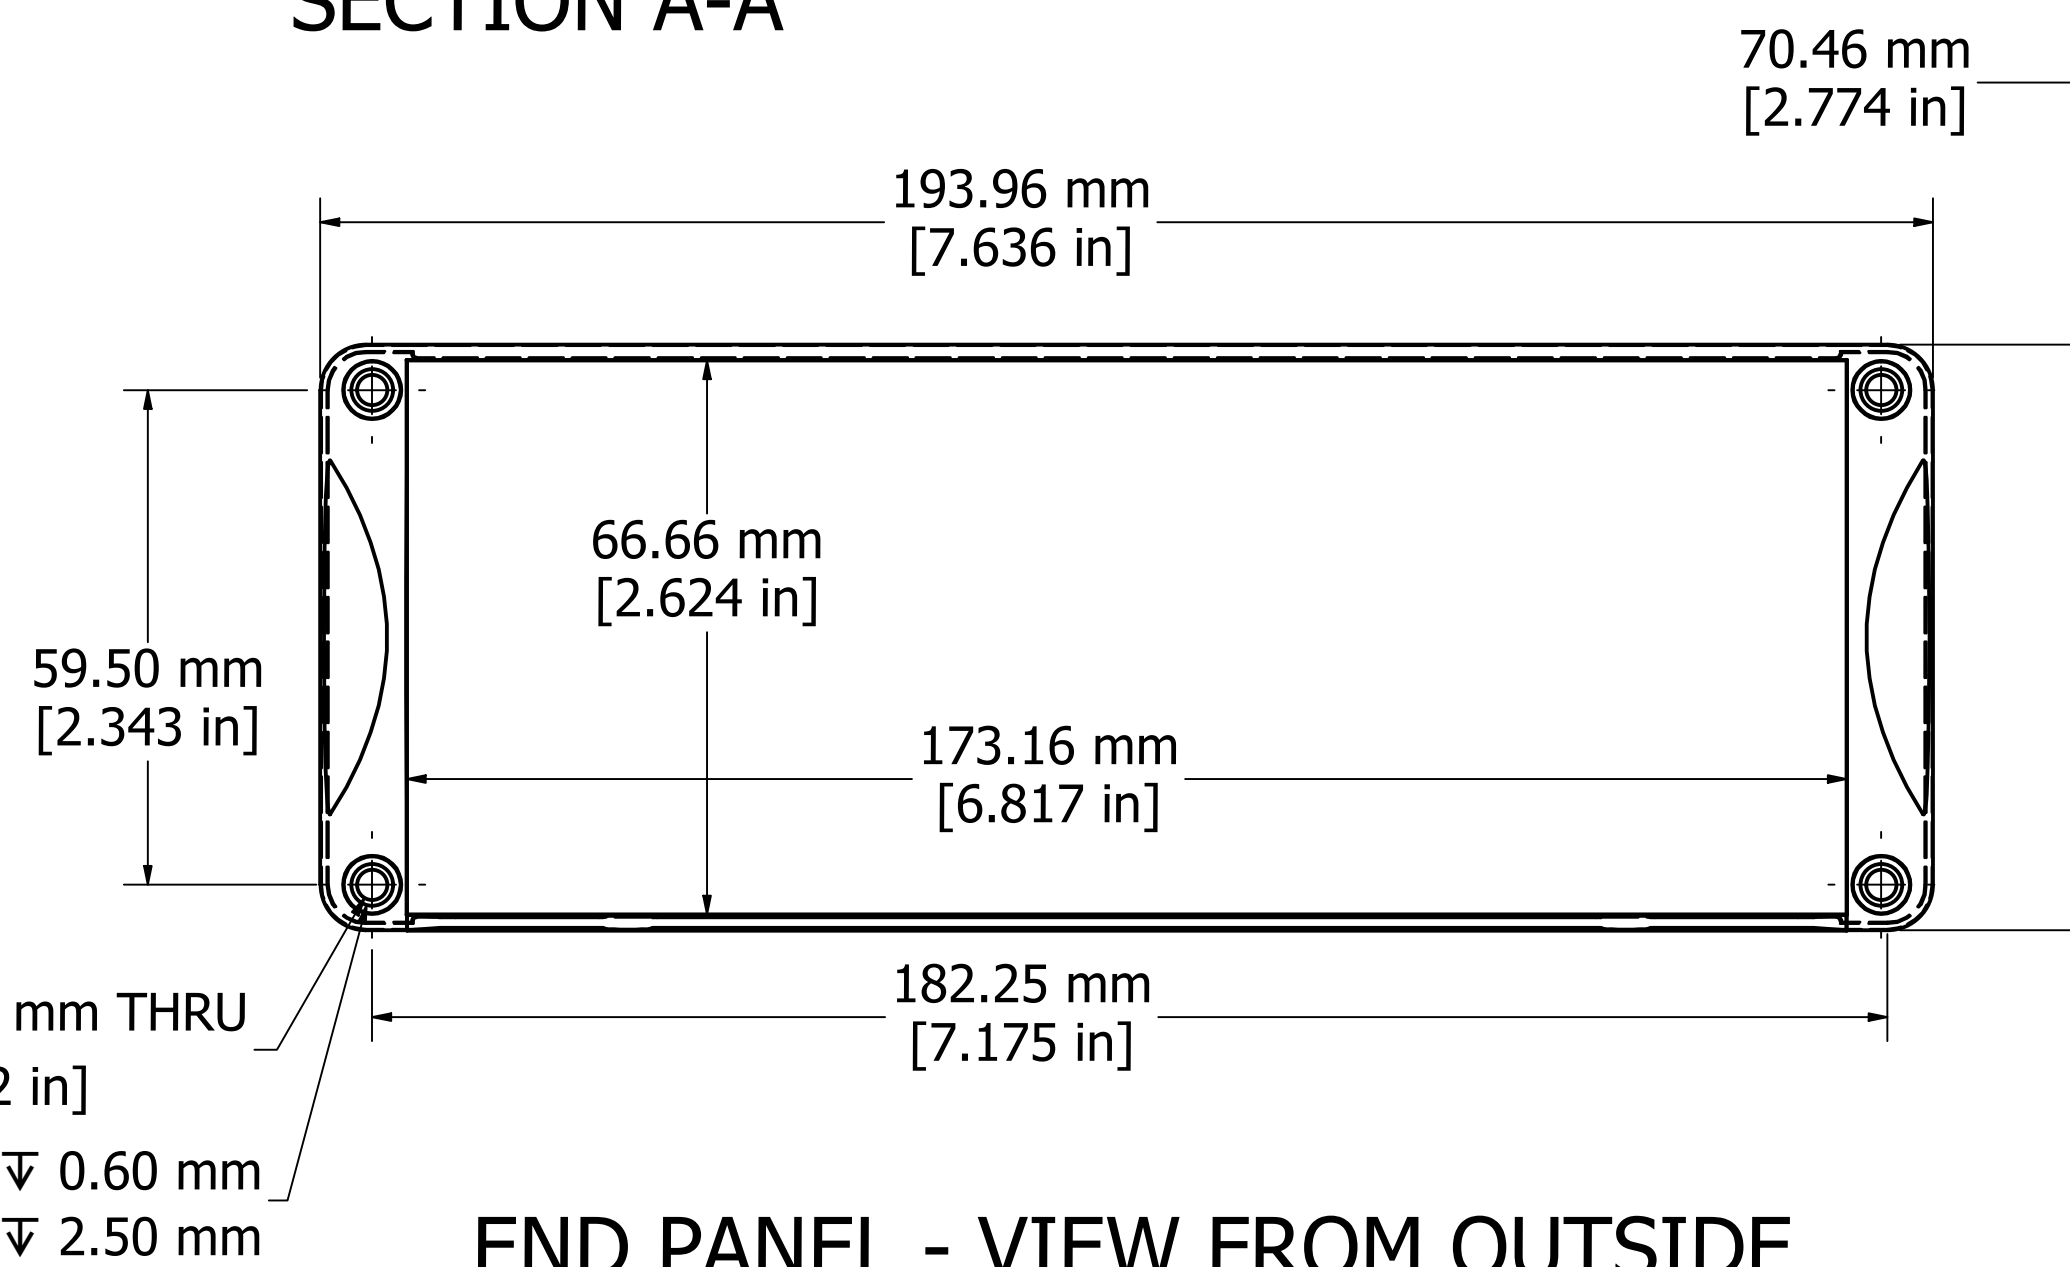

ASSEMBLY - VIEW FROM TOP

SECTION A-A

DETAIL A

PROTECTION TO IP 65

Enclosures can be Factory Modified (Milling, Drilling, Printing etc.)
 Contact Factory mjm@hammondmfg.com for quotes
 Solid models of this enclosure available in STEP or IGES.

NOTE	
Purchased assembly includes box, end panels, stainless steel #6 Taptight screws, self adhesive rubber feet, gaskets and O-Rings.	
Box made from Extruded Aluminum 6063.	
End panels made from Type 380 Diecast Aluminum with a black powder paint finish.	
WATERPROOF 1457U1602	
PART NUMBERS	
Clear anodized box with black powder painted end panels	1457U1602
Black powder painted box and end panels	1457U1602BK
EMI/RFI SHIELDED (IP 54)	
Clear anodized box with black powder painted end panels	1457U1602E
Black powder painted box and end panels	1457U1602EBK
ACCESSORIES	
See website for accessories.	

ASSEMBLY - VIEW FROM SIDE

END PANEL - VIEW FROM OUTSIDE

Fits 160mm (6.299") X 186mm (7.323") PCB

**HAMMOND
MANUFACTURING™**

1457U1602

www.hammondmfg.com

X-ON Electronics

Largest Supplier of Electrical and Electronic Components