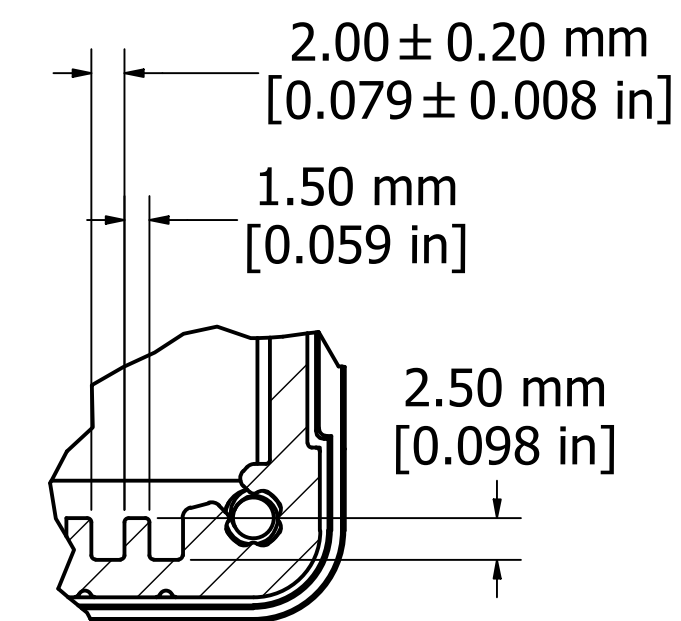

ASSEMBLY - VIEW FROM TOP

SECTION A-A

DETAIL A

PROTECTION TO IP 65

Enclosures can be Factory Modified (Milling, Drilling, Printing etc.)
 Contact Factory mjm@hammondmfg.com for quotes
 Solid models of this enclosure available in STEP or IGES.

NOTE	
Purchased assembly includes box, end panels, stainless steel #6 Taptight screws, self adhesive rubber feet, gaskets and O-Rings.	
Box made from Extruded Aluminum 6063.	
End panels made from Type 380 Diecast Aluminum with a black powder paint finish.	
WATERPROOF 1457U1602	
PART NUMBERS	
Clear anodized box with black powder painted end panels	1457U1602
Black powder painted box and end panels	1457U1602BK
EMI/RFI SHIELDED (IP 54)	
Clear anodized box with black powder painted end panels	1457U1602E
Black powder painted box and end panels	1457U1602EBK
ACCESSORIES	
See website for accessories.	

ASSEMBLY - VIEW FROM SIDE

END PANEL - VIEW FROM OUTSIDE

Fits 160mm (6.299") X 186mm (7.323") PCB

**HAMMOND
MANUFACTURING™**

1457U1602

www.hammondmfg.com

X-ON Electronics

Largest Supplier of Electrical and Electronic Components