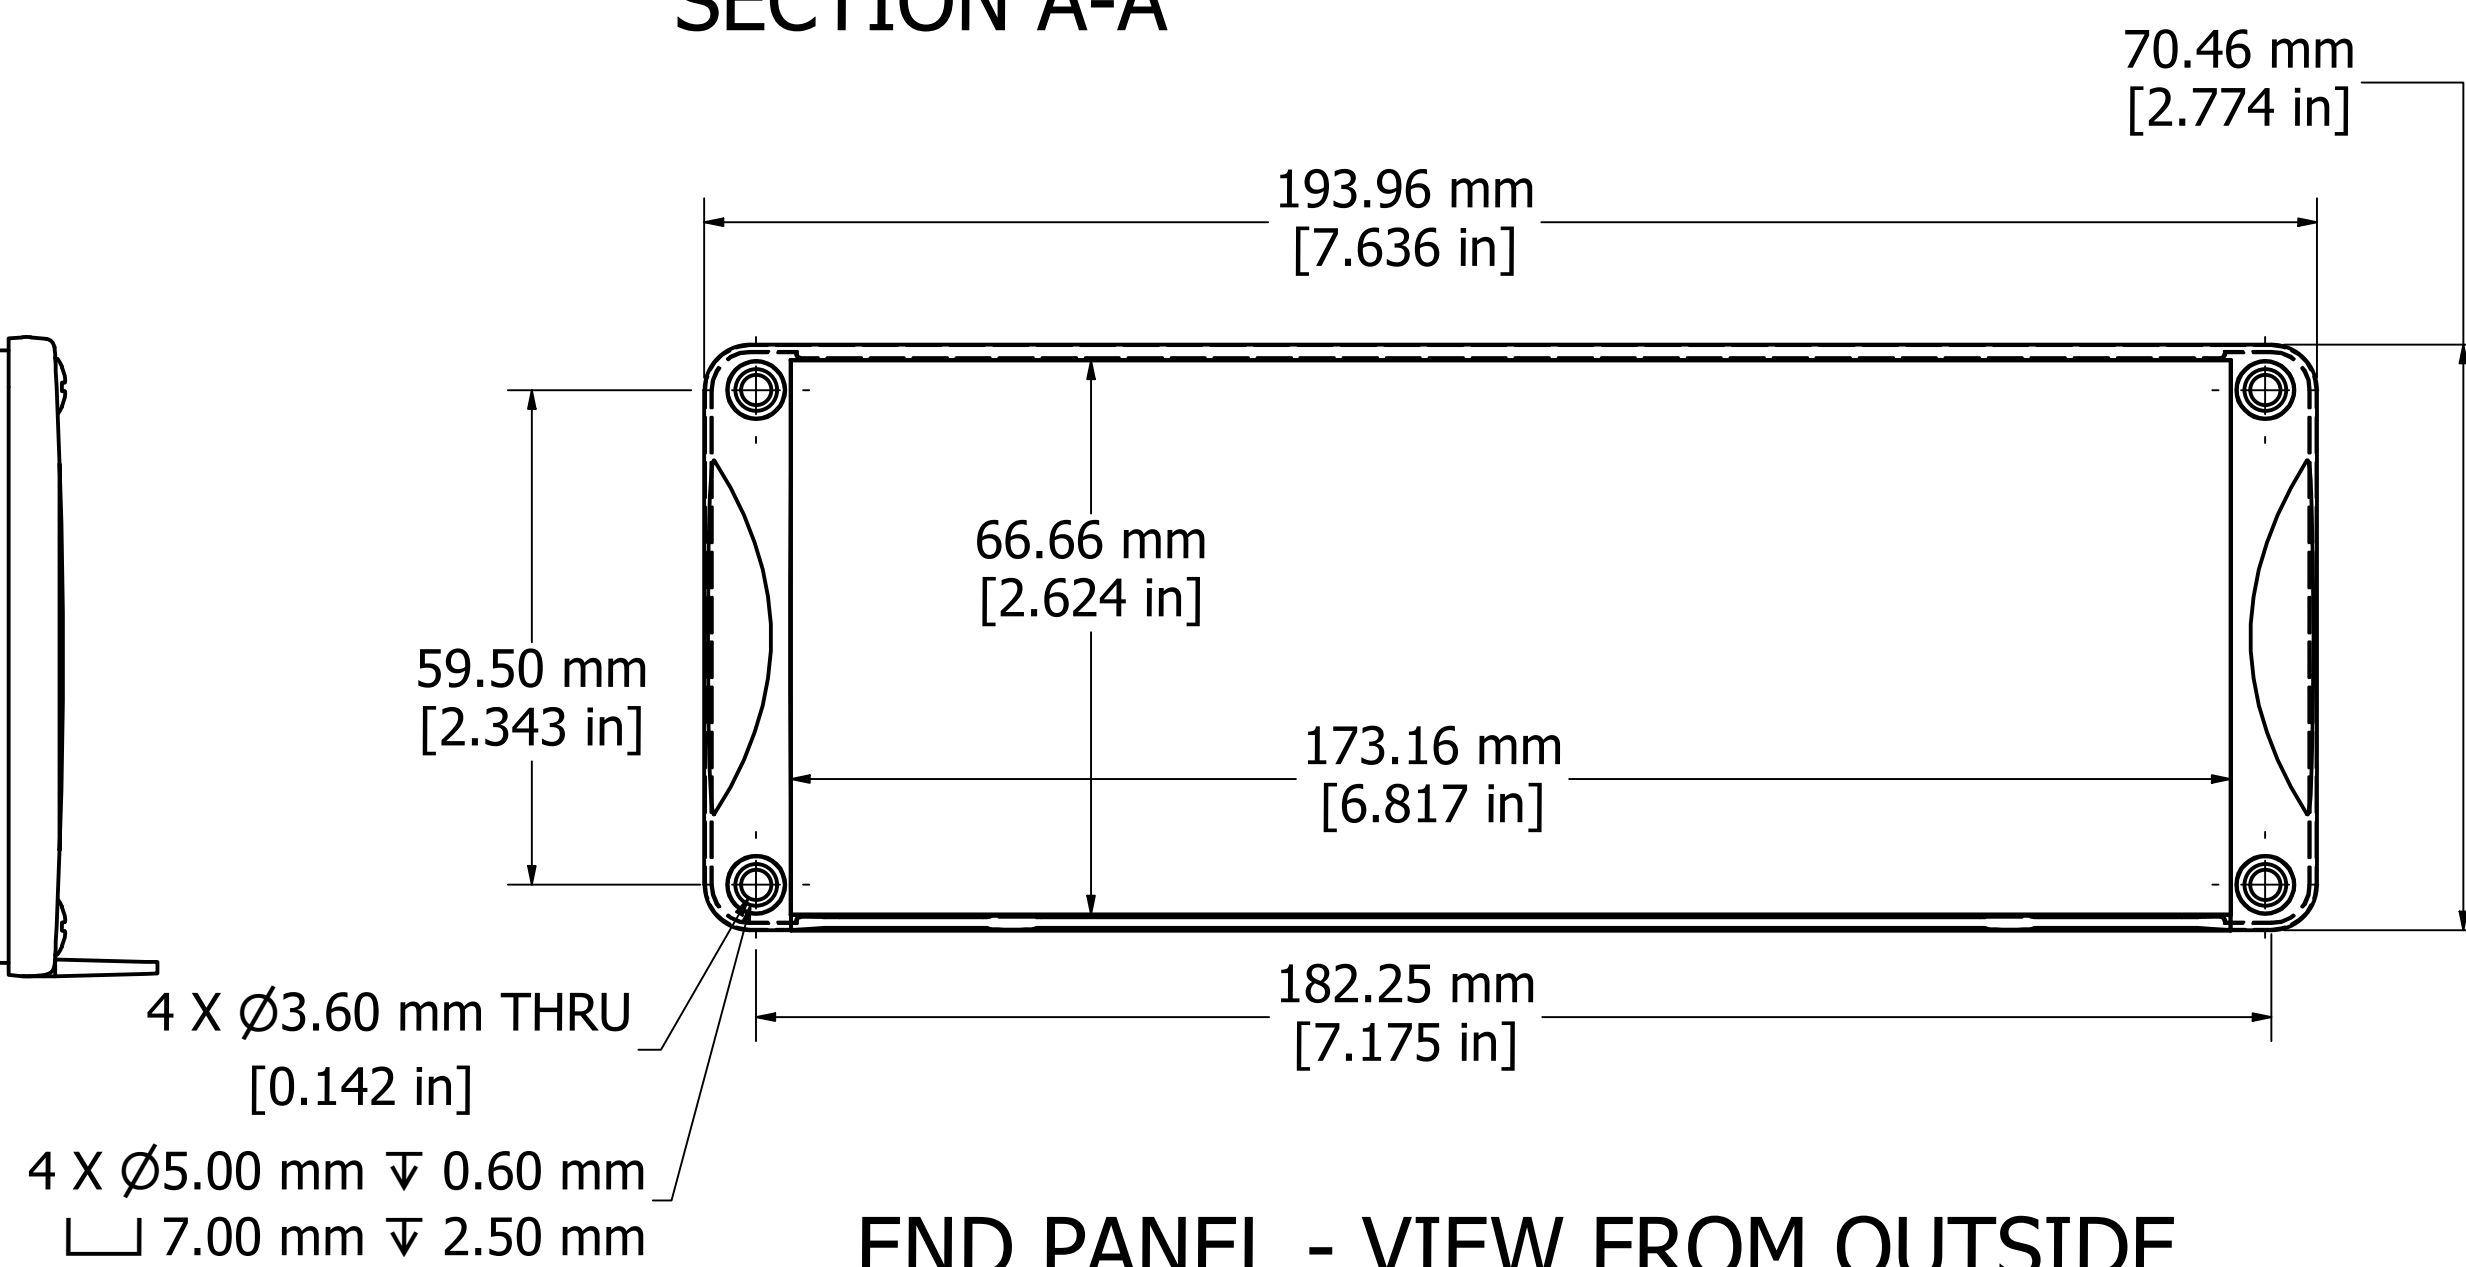

ASSEMBLY - VIEW FROM TOP

ASSEMBLY - VIEW FROM SIDE

SECTION A-A

DETAIL A

PROTECTION TO IP 65

Enclosures can be Factory Modified (Milling, Drilling, Printing etc.)
 Contact Factory mjm@hammondmfg.com for quotes
 Solid models of this enclosure available in STEP or IGES.

NOTE	
Purchased assembly includes box, end panels, stainless steel #6 Taptight screws, self adhesive rubber feet, gaskets and O-Rings.	
Box made from Extruded Aluminum 6063.	
End panels made from Type 380 Diecast Aluminum with a black powder paint finish.	
WATERPROOF 1457U1602	
PART NUMBERS	
Clear anodized box with black powder painted end panels	1457U1602
Black powder painted box and end panels	1457U1602BK
EMI/RFI SHIELDED (IP 54)	
Clear anodized box with black powder painted end panels	1457U1602E
Black powder painted box and end panels	1457U1602EBK
ACCESSORIES	
See website for accessories.	

END PANEL - VIEW FROM OUTSIDE

Fits 160mm (6.299") X 186mm (7.323") PCB

**HAMMOND
MANUFACTURING™**

1457U1602

www.hammondmfg.com

X-ON Electronics

Largest Supplier of Electrical and Electronic Components

Click to view similar products for [Enclosures, Boxes & Cases](#) *category:*