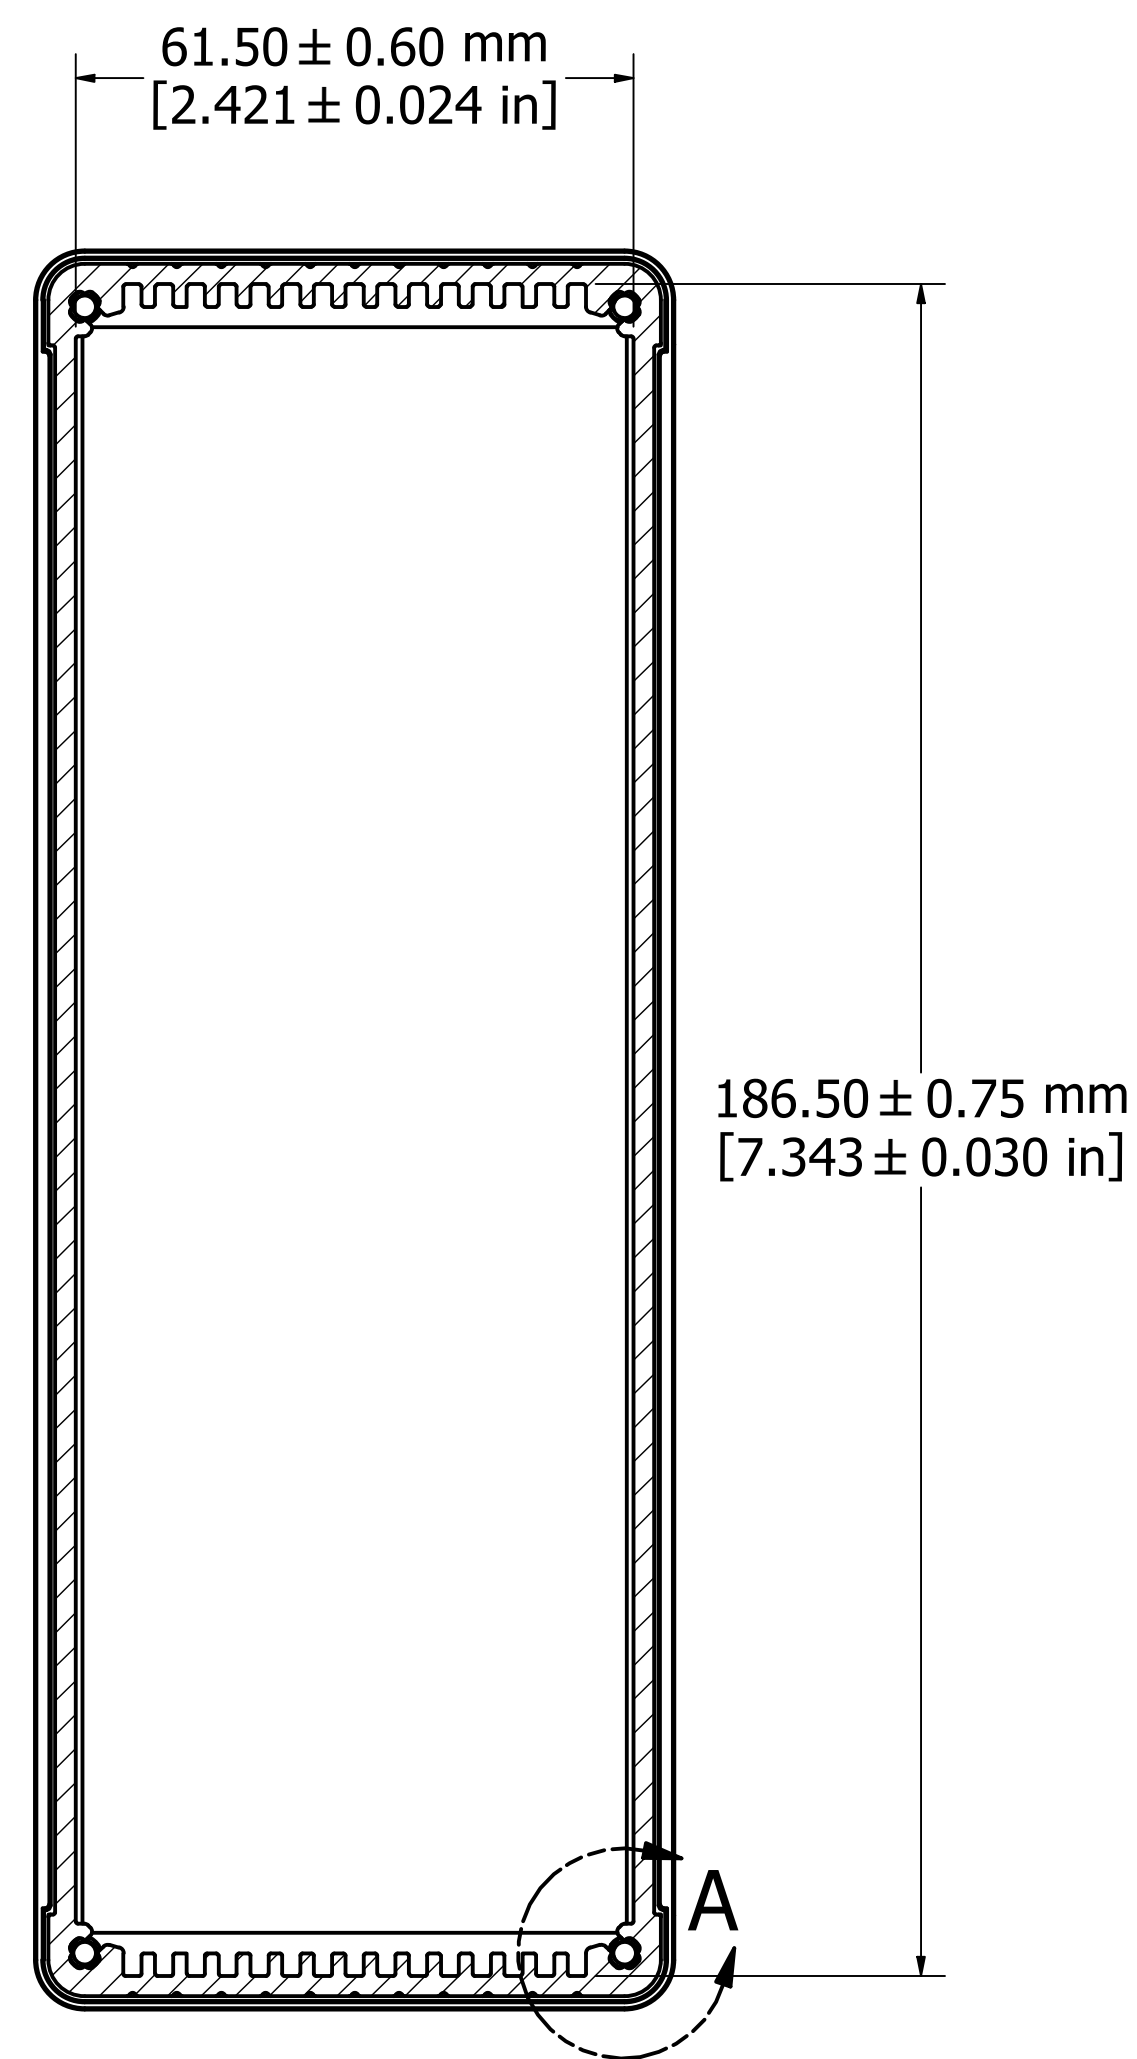

ASSEMBLY - VIEW FROM TOP

ASSEMBLY - VIEW FROM SIDE

SECTION A-A

DETAIL A

PROTECTION TO IP 65

Enclosures can be Factory Modified (Milling, Drilling, Printing etc.)
 Contact Factory mjm@hammondmfg.com for quotes
 Solid models of this enclosure available in STEP or IGES.

NOTE	
Purchased assembly includes box, end panels, stainless steel #6 Taptight screws, self adhesive rubber feet, gaskets and O-Rings.	
Box made from Extruded Aluminum 6063.	
End panels made from Type 380 Diecast Aluminum with a black powder paint finish.	
WATERPROOF 1457U1602	
PART NUMBERS	
Clear anodized box with black powder painted end panels	1457U1602
Black powder painted box and end panels	1457U1602BK
EMI/RFI SHIELDED (IP 54)	
Clear anodized box with black powder painted end panels	1457U1602E
Black powder painted box and end panels	1457U1602EBK
ACCESSORIES	
See website for accessories.	

END PANEL - VIEW FROM OUTSIDE

Fits 160mm (6.299") X 186mm (7.323") PCB

**HAMMOND
MANUFACTURING™**

1457U1602

www.hammondmfg.com

X-ON Electronics

Largest Supplier of Electrical and Electronic Components

Click to view similar products for [Enclosures, Boxes & Cases](#) *category:*