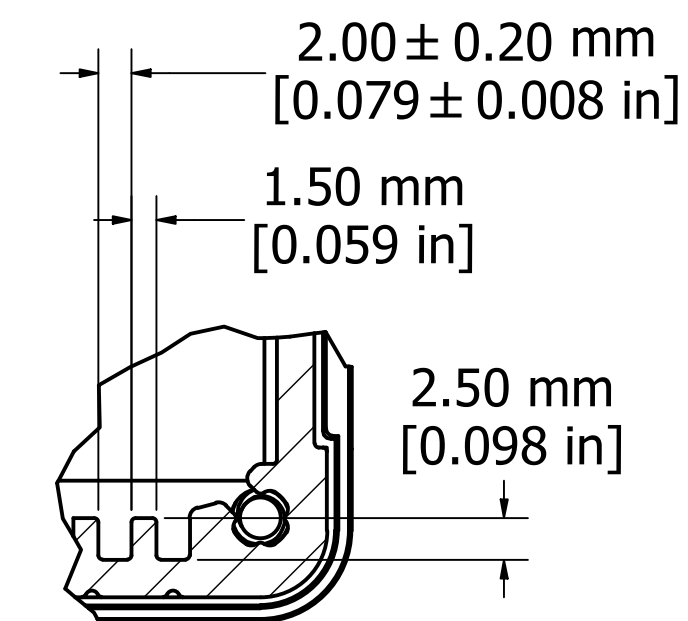

ASSEMBLY - VIEW FROM TOP

ASSEMBLY - VIEW FROM SIDE

SECTION A-A

DETAIL A

PROTECTION TO IP 65

Enclosures can be Factory Modified (Milling, Drilling, Printing etc.)
 Contact Factory mjm@hammondmfg.com for quotes
 Solid models of this enclosure available in STEP or IGES.

NOTE	
Purchased assembly includes box, end panels, stainless steel #6 Taptight screws, self adhesive rubber feet, gaskets and O-Rings.	
Box made from Extruded Aluminum 6063.	
End panels made from Type 380 Diecast Aluminum with a black powder paint finish.	
WATERPROOF 1457U1602	
PART NUMBERS	
Clear anodized box with black powder painted end panels	1457U1602
Black powder painted box and end panels	1457U1602BK
EMI/RFI SHIELDED (IP 54)	
Clear anodized box with black powder painted end panels	1457U1602E
Black powder painted box and end panels	1457U1602EBK
ACCESSORIES	
See website for accessories.	

END PANEL - VIEW FROM OUTSIDE

Fits 160mm (6.299") X 186mm (7.323") PCB

**HAMMOND
MANUFACTURING™**

1457U1602

www.hammondmfg.com

X-ON Electronics

Largest Supplier of Electrical and Electronic Components

Click to view similar products for [Enclosures, Boxes & Cases](#) *category:*