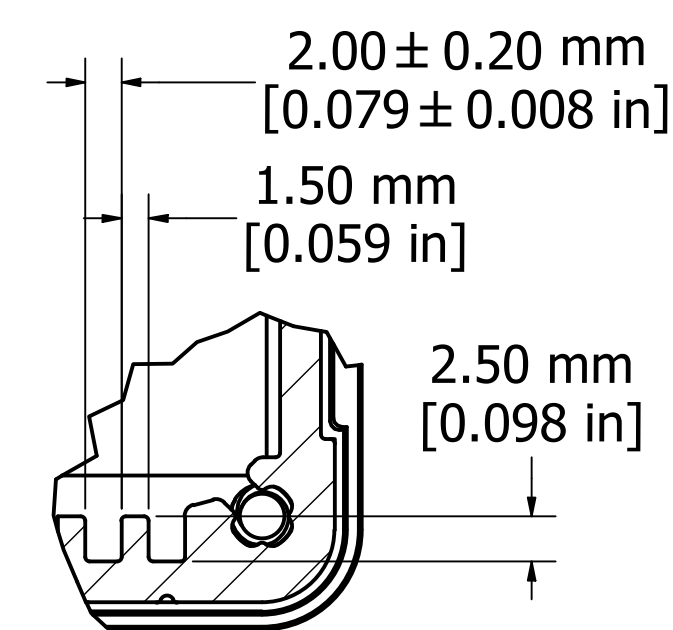

ASSEMBLY - VIEW FROM TOP

SECTION A-A

DETAIL A

PROTECTION TO IP 65

Enclosures can be Factory Modified (Milling, Drilling, Printing etc.)
 Contact Factory mjm@hammondmfg.com for quotes
 Solid models of this enclosure available in STEP or IGES.

NOTE	
Purchased assembly includes box, end panels, stainless steel #6 Taptight screws, self adhesive rubber feet, gaskets and O-Rings.	
Box made from Extruded Aluminum 6063.	
End panels made from Type 380 Diecast Aluminum with a black powder paint finish.	
WATERPROOF 1457U2201	
PART NUMBERS	
Clear anodized box with black powder painted end panels	1457U2201
Black powder painted box and end panels	1457U2201BK
EMI/RFI SHIELDED (IP 54)	
Clear anodized box with black powder painted end panels	1457U2201E
Black powder painted box and end panels	1457U2201EBK
ACCESSORIES	
See website for accessories.	

ASSEMBLY - VIEW FROM SIDE

END PANEL - VIEW FROM OUTSIDE

Fits 220mm (8.661") X 186mm (7.323") PCB

HAMMOND MANUFACTURING™
1457U2201
www.hammondmfg.com

X-ON Electronics

Largest Supplier of Electrical and Electronic Components