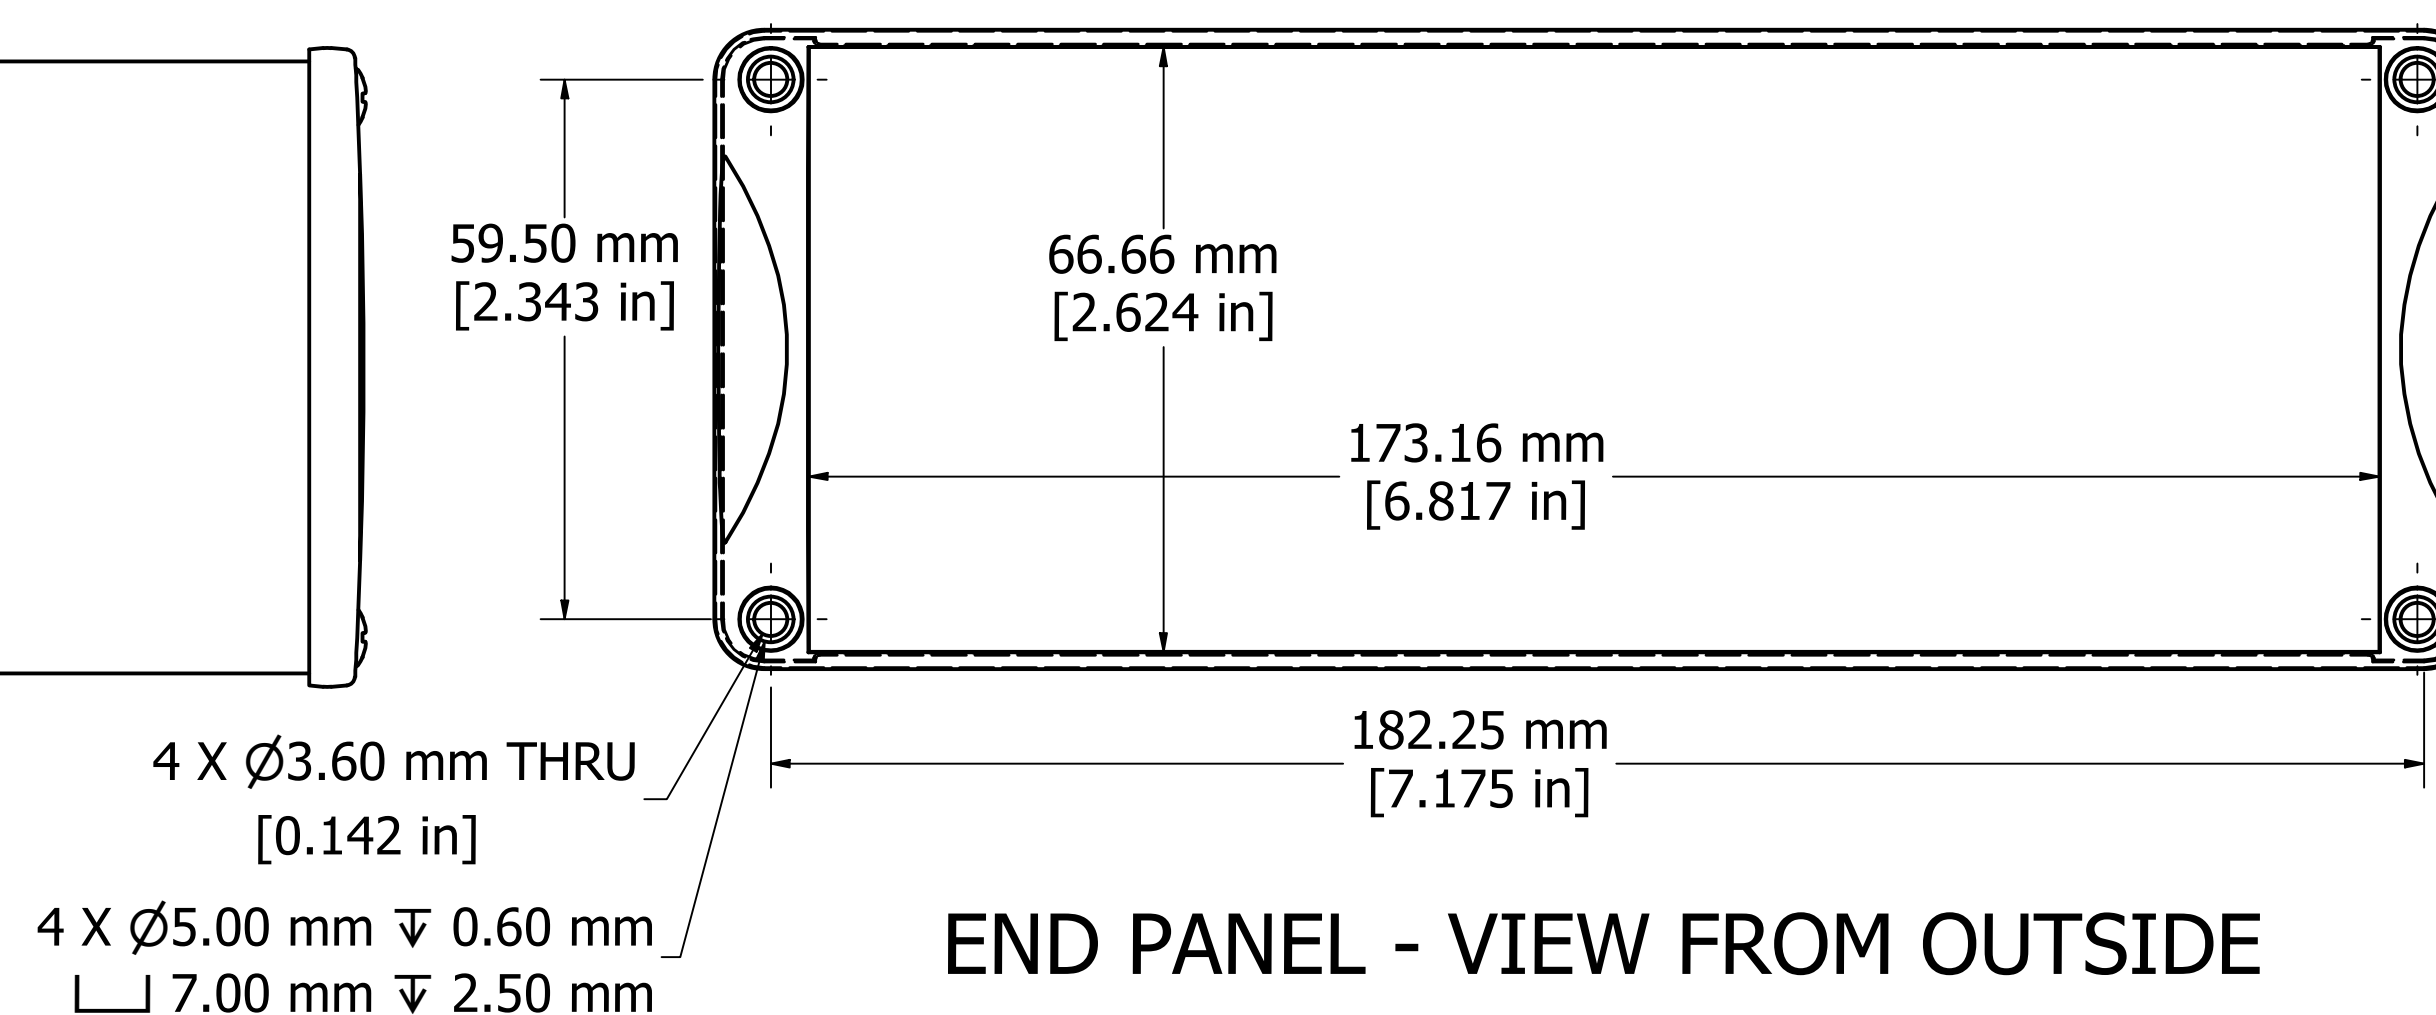

ASSEMBLY - VIEW FROM TOP

SECTION A-A

DETAIL A

PROTECTION TO IP 65

Enclosures can be Factory Modified (Milling, Drilling, Printing etc.)
 Contact Factory mjm@hammondmfg.com for quotes
 Solid models of this enclosure available in STEP or IGES.

NOTE	
Purchased assembly includes box, end panels, stainless steel #6 Taptight screws, self adhesive rubber feet, gaskets and O-Rings.	
Box made from Extruded Aluminum 6063.	
End panels made from Type 380 Diecast Aluminum with a black powder paint finish.	
WATERPROOF 1457U2201	
PART NUMBERS	
Clear anodized box with black powder painted end panels	1457U2201
Black powder painted box and end panels	1457U2201BK
EMI/RFI SHIELDED (IP 54)	
Clear anodized box with black powder painted end panels	1457U2201E
Black powder painted box and end panels	1457U2201EBK
ACCESSORIES	
See website for accessories.	

ASSEMBLY - VIEW FROM SIDE

END PANEL - VIEW FROM OUTSIDE

Fits 220mm (8.661") X 186mm (7.323") PCB

HAMMOND MANUFACTURING™
1457U2201
www.hammondmfg.com

X-ON Electronics

Largest Supplier of Electrical and Electronic Components