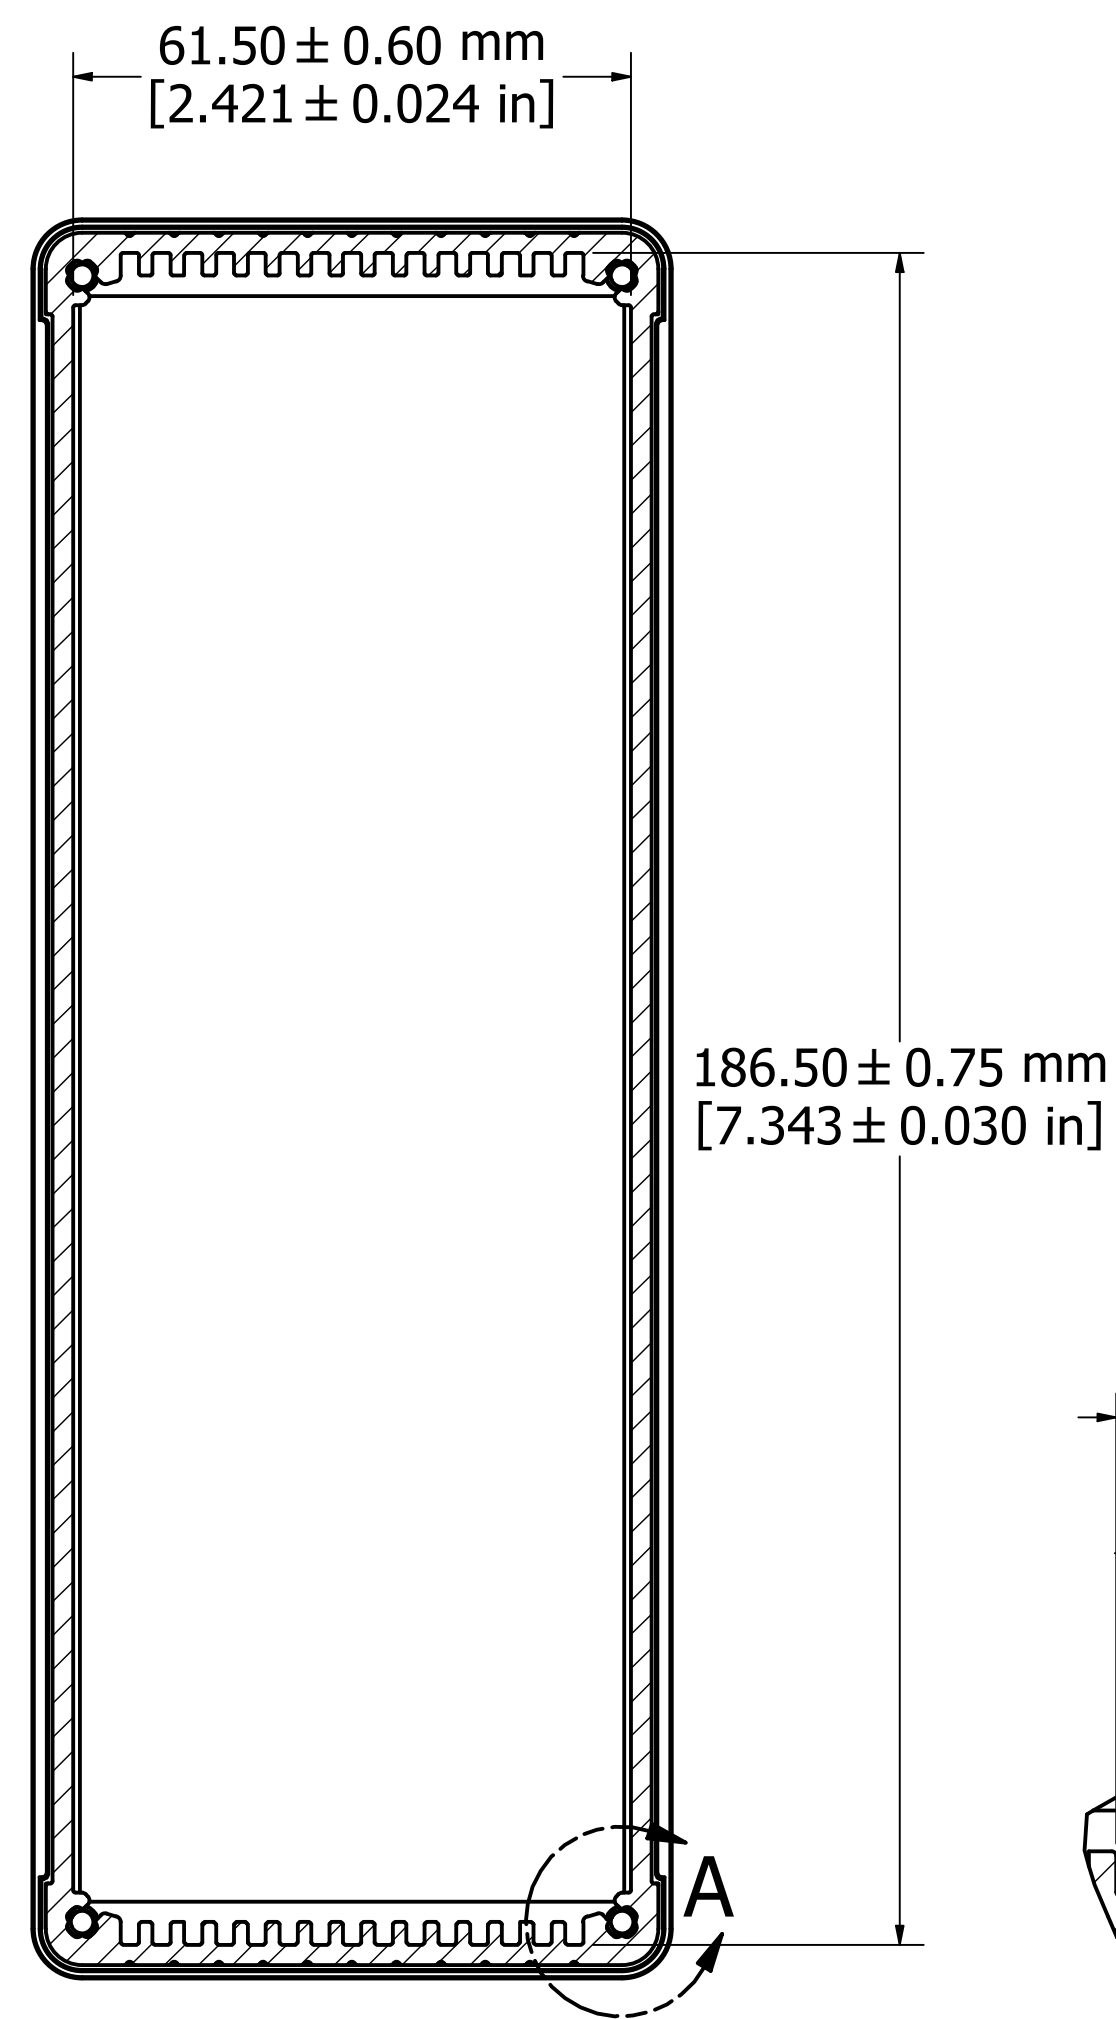

ASSEMBLY - VIEW FROM TOP

SECTION A-A

DETAIL A

PROTECTION TO IP 65

Enclosures can be Factory Modified (Milling, Drilling, Printing etc.)
 Contact Factory mjm@hammondmfg.com for quotes
 Solid models of this enclosure available in STEP or IGES.

NOTE	
Purchased assembly includes box, end panels, stainless steel #6 Taptight screws, self adhesive rubber feet, gaskets and O-Rings.	
Box made from Extruded Aluminum 6063.	
End panels made from Type 380 Diecast Aluminum with a black powder paint finish.	
WATERPROOF 1457U2201	
PART NUMBERS	
Clear anodized box with black powder painted end panels	1457U2201
Black powder painted box and end panels	1457U2201BK
EMI/RFI SHIELDED (IP 54)	
Clear anodized box with black powder painted end panels	1457U2201E
Black powder painted box and end panels	1457U2201EBK
ACCESSORIES	
See website for accessories.	

ASSEMBLY - VIEW FROM SIDE

END PANEL - VIEW FROM OUTSIDE

Fits 220mm (8.661") X 186mm (7.323") PCB

HAMMOND MANUFACTURING™
1457U2201
www.hammondmfg.com

X-ON Electronics

Largest Supplier of Electrical and Electronic Components