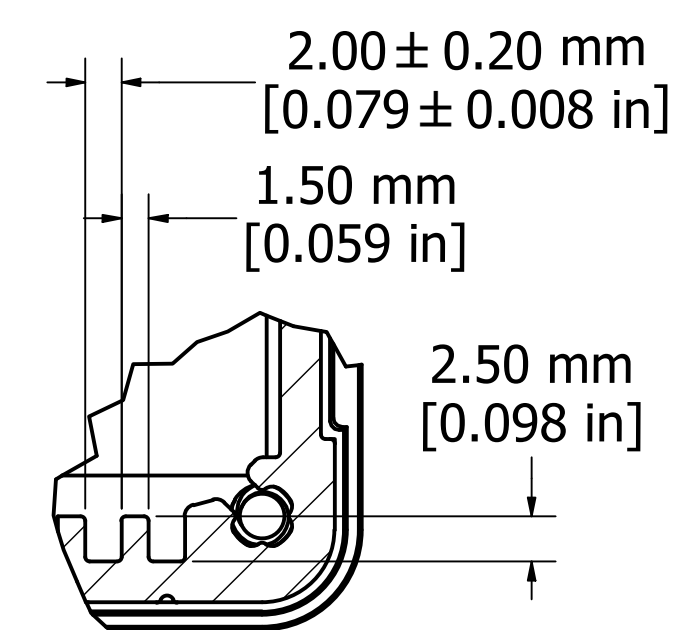

ASSEMBLY - VIEW FROM TOP

SECTION A-A

DETAIL A

PROTECTION TO IP 65

Enclosures can be Factory Modified (Milling, Drilling, Printing etc.)
 Contact Factory mjm@hammondmfg.com for quotes
 Solid models of this enclosure available in STEP or IGES.

NOTE	
Purchased assembly includes box, end panels, stainless steel #6 Taptight screws, self adhesive rubber feet, gaskets and O-Rings.	
Box made from Extruded Aluminum 6063.	
End panels made from Type 380 Diecast Aluminum with a black powder paint finish.	
WATERPROOF 1457U2201	
PART NUMBERS	
Clear anodized box with black powder painted end panels	1457U2201
Black powder painted box and end panels	1457U2201BK
EMI/RFI SHIELDED (IP 54)	
Clear anodized box with black powder painted end panels	1457U2201E
Black powder painted box and end panels	1457U2201EBK
ACCESSORIES	
See website for accessories.	

ASSEMBLY - VIEW FROM SIDE

END PANEL - VIEW FROM OUTSIDE

Fits 220mm (8.661") X 186mm (7.323") PCB

**HAMMOND
MANUFACTURING™**

1457U2201

www.hammondmfg.com

X-ON Electronics

Largest Supplier of Electrical and Electronic Components