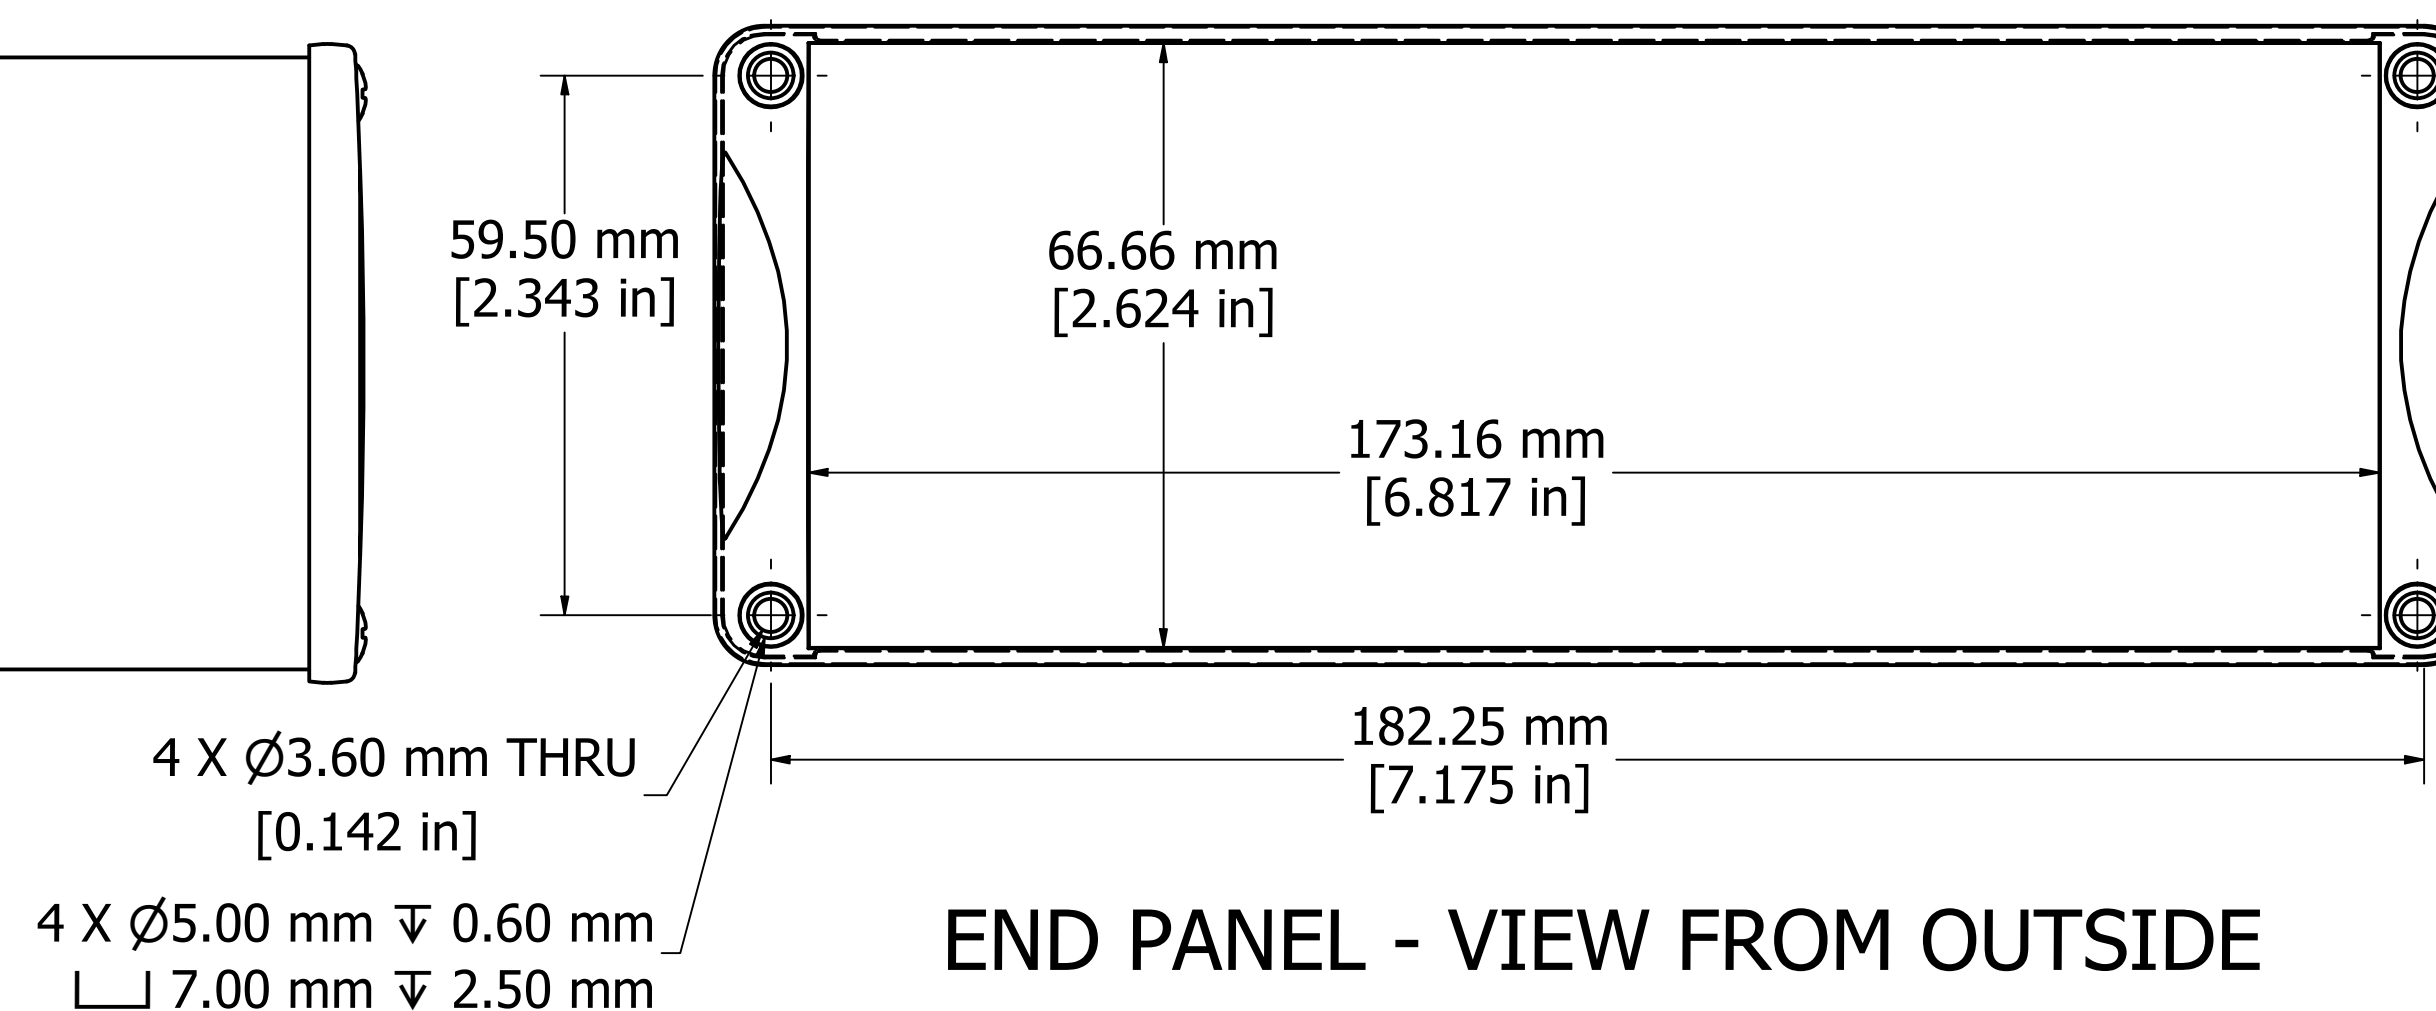

ASSEMBLY - VIEW FROM TOP

SECTION A-A

DETAIL A

PROTECTION TO IP 65

Enclosures can be Factory Modified (Milling, Drilling, Printing etc.)
 Contact Factory mjm@hammondmfg.com for quotes
 Solid models of this enclosure available in STEP or IGES.

NOTE	
Purchased assembly includes box, end panels, stainless steel #6 Taptight screws, self adhesive rubber feet, gaskets and O-Rings.	
Box made from Extruded Aluminum 6063.	
End panels made from Type 380 Diecast Aluminum with a black powder paint finish.	
WATERPROOF 1457U2201	
PART NUMBERS	
Clear anodized box with black powder painted end panels	1457U2201
Black powder painted box and end panels	1457U2201BK
EMI/RFI SHIELDED (IP 54)	
Clear anodized box with black powder painted end panels	1457U2201E
Black powder painted box and end panels	1457U2201EBK
ACCESSORIES	
See website for accessories.	

ASSEMBLY - VIEW FROM SIDE

END PANEL - VIEW FROM OUTSIDE

Fits 220mm (8.661") X 186mm (7.323") PCB

**HAMMOND
MANUFACTURING™**

1457U2201

www.hammondmfg.com

X-ON Electronics

Largest Supplier of Electrical and Electronic Components