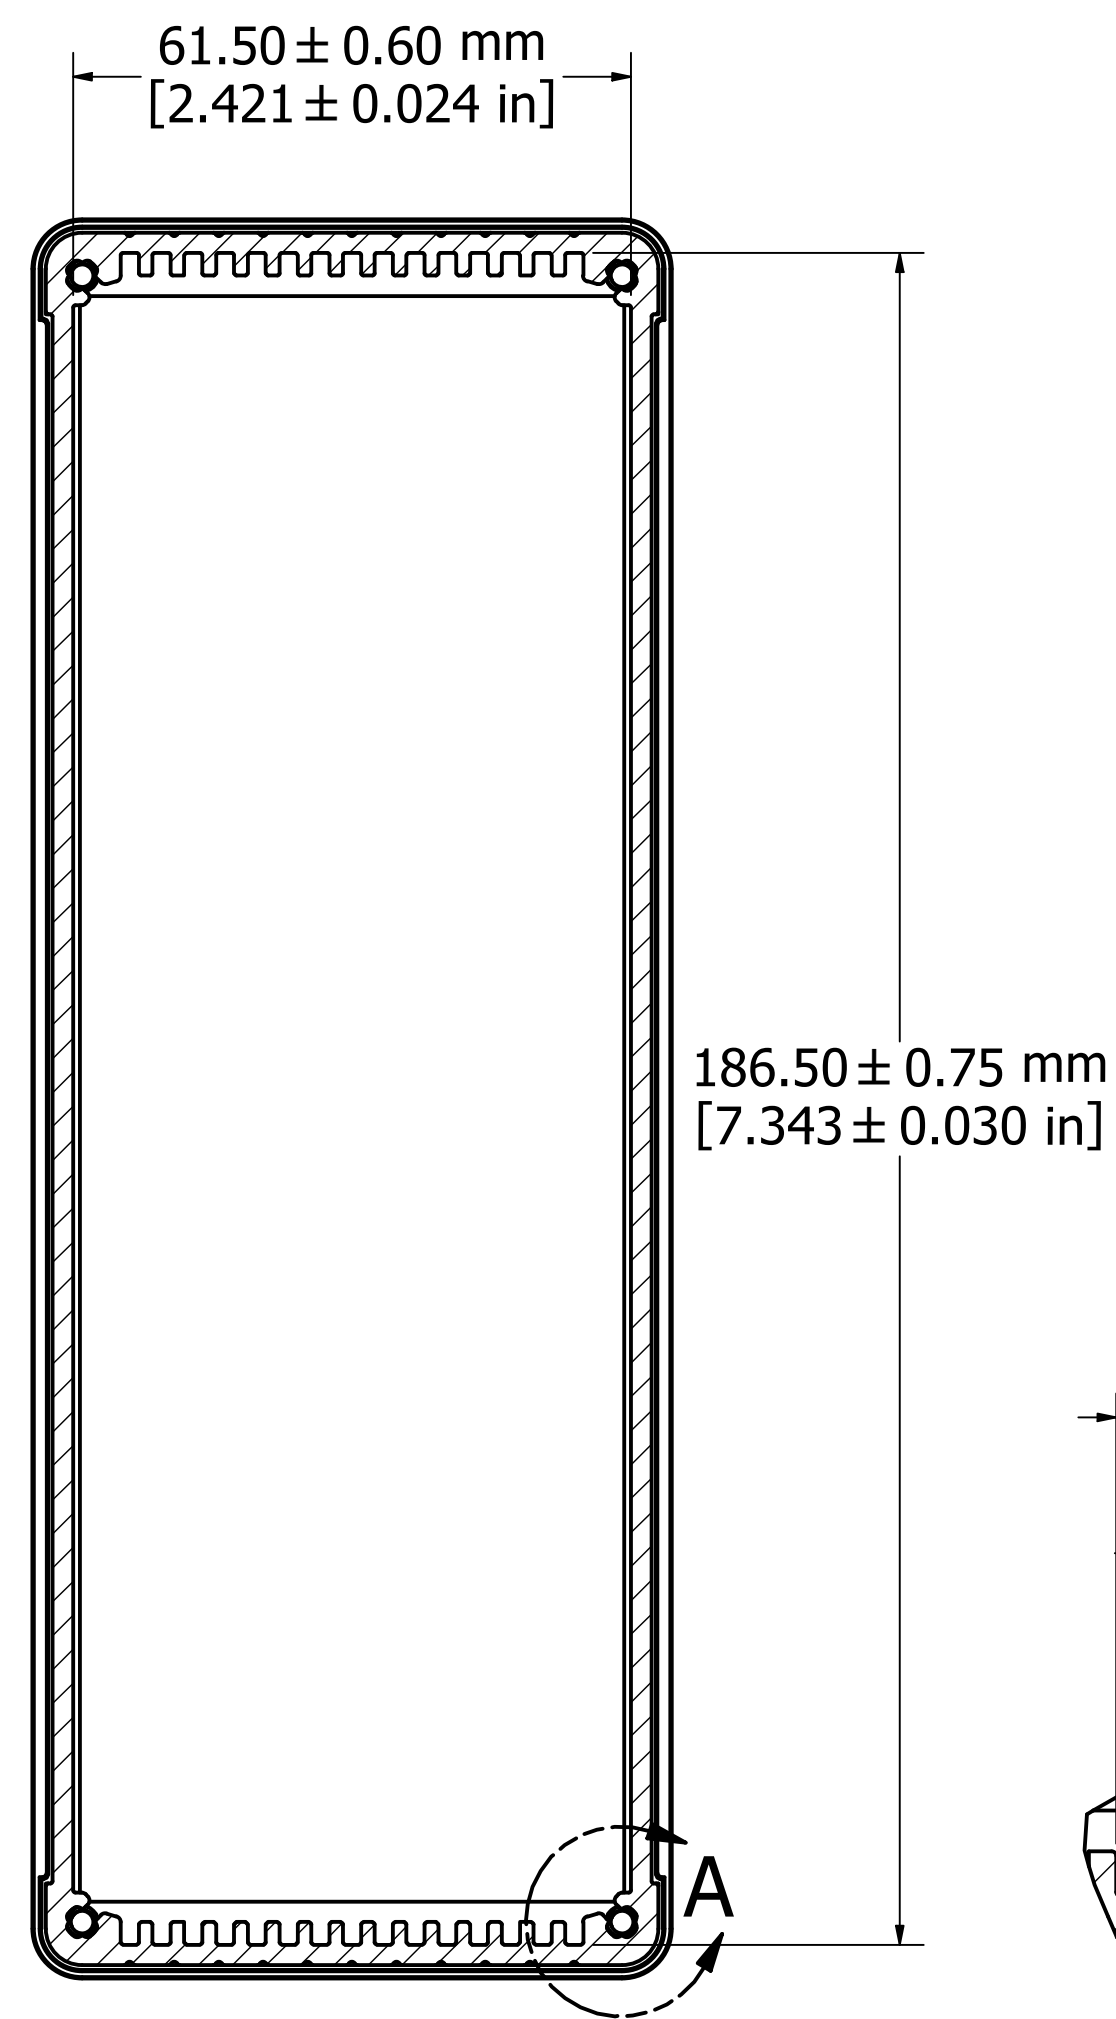

ASSEMBLY - VIEW FROM TOP

SECTION A-A

DETAIL A

PROTECTION TO IP 65

Enclosures can be Factory Modified (Milling, Drilling, Printing etc.)
 Contact Factory mjm@hammondmfg.com for quotes
 Solid models of this enclosure available in STEP or IGES.

NOTE	
Purchased assembly includes box, end panels, stainless steel #6 Taptight screws, self adhesive rubber feet, gaskets and O-Rings.	
Box made from Extruded Aluminum 6063.	
End panels made from Type 380 Diecast Aluminum with a black powder paint finish.	
WATERPROOF 1457U2201	
PART NUMBERS	
Clear anodized box with black powder painted end panels	1457U2201
Black powder painted box and end panels	1457U2201BK
EMI/RFI SHIELDED (IP 54)	
Clear anodized box with black powder painted end panels	1457U2201E
Black powder painted box and end panels	1457U2201EBK
ACCESSORIES	
See website for accessories.	

ASSEMBLY - VIEW FROM SIDE

END PANEL - VIEW FROM OUTSIDE

Fits 220mm (8.661") X 186mm (7.323") PCB

**HAMMOND
MANUFACTURING™**

1457U2201

www.hammondmfg.com

X-ON Electronics

Largest Supplier of Electrical and Electronic Components