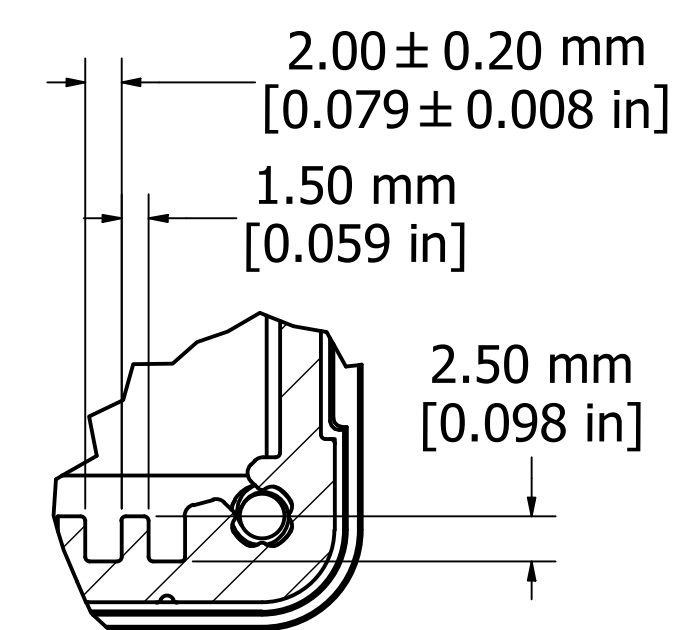

ASSEMBLY - VIEW FROM TOP

SECTION A-A

DETAIL A

PROTECTION TO IP 65

Enclosures can be Factory Modified (Milling, Drilling, Printing etc.)
 Contact Factory mjm@hammondmfg.com for quotes
 Solid models of this enclosure available in STEP or IGES.

NOTE	
Purchased assembly includes box, end panels, stainless steel #6 Taptight screws, self adhesive rubber feet, gaskets and O-Rings.	
Box made from Extruded Aluminum 6063.	
End panels made from Type 380 Diecast Aluminum with a black powder paint finish.	
WATERPROOF 1457U2201	
PART NUMBERS	
Clear anodized box with black powder painted end panels	1457U2201
Black powder painted box and end panels	1457U2201BK
EMI/RFI SHIELDED (IP 54)	
Clear anodized box with black powder painted end panels	1457U2201E
Black powder painted box and end panels	1457U2201EBK
ACCESSORIES	
See website for accessories.	

ASSEMBLY - VIEW FROM SIDE

END PANEL - VIEW FROM OUTSIDE

Fits 220mm (8.661") X 186mm (7.323") PCB

**HAMMOND
MANUFACTURING™**

1457U2201

www.hammondmfg.com

X-ON Electronics

Largest Supplier of Electrical and Electronic Components