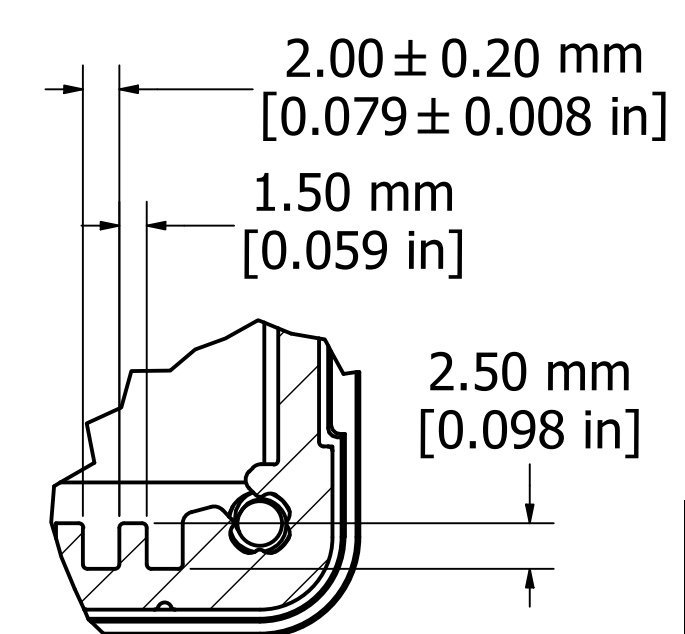

ASSEMBLY - VIEW FROM TOP

SECTION A-A

DETAIL A

PROTECTION TO IP 65

Enclosures can be Factory Modified (Milling, Drilling, Printing etc.)
 Contact Factory mjm@hammondmfg.com for quotes
 Solid models of this enclosure available in STEP or IGES.

NOTE	
Purchased assembly includes box, end panels, stainless steel #6 Taptight screws, self adhesive rubber feet, gaskets and O-Rings.	
Box made from Extruded Aluminum 6063.	
End panels made from Type 380 Diecast Aluminum with a black powder paint finish.	
WATERPROOF 1457U2801	
PART NUMBERS	
Clear anodized box with black powder painted end panels	1457U2801
Black powder painted box and end panels	1457U2801BK
EMI/RFI SHIELDED (IP 54)	
Clear anodized box with black powder painted end panels	1457U2801E
Black powder painted box and end panels	1457U2801EBK
ACCESSORIES	
See website for accessories.	

ASSEMBLY - VIEW FROM SIDE

END PANEL - VIEW FROM OUTSIDE

Fits 280mm (11.024") X 186mm (7.323") PCB

HAMMOND MANUFACTURING™
1457U2801
www.hammondmfg.com

X-ON Electronics

Largest Supplier of Electrical and Electronic Components