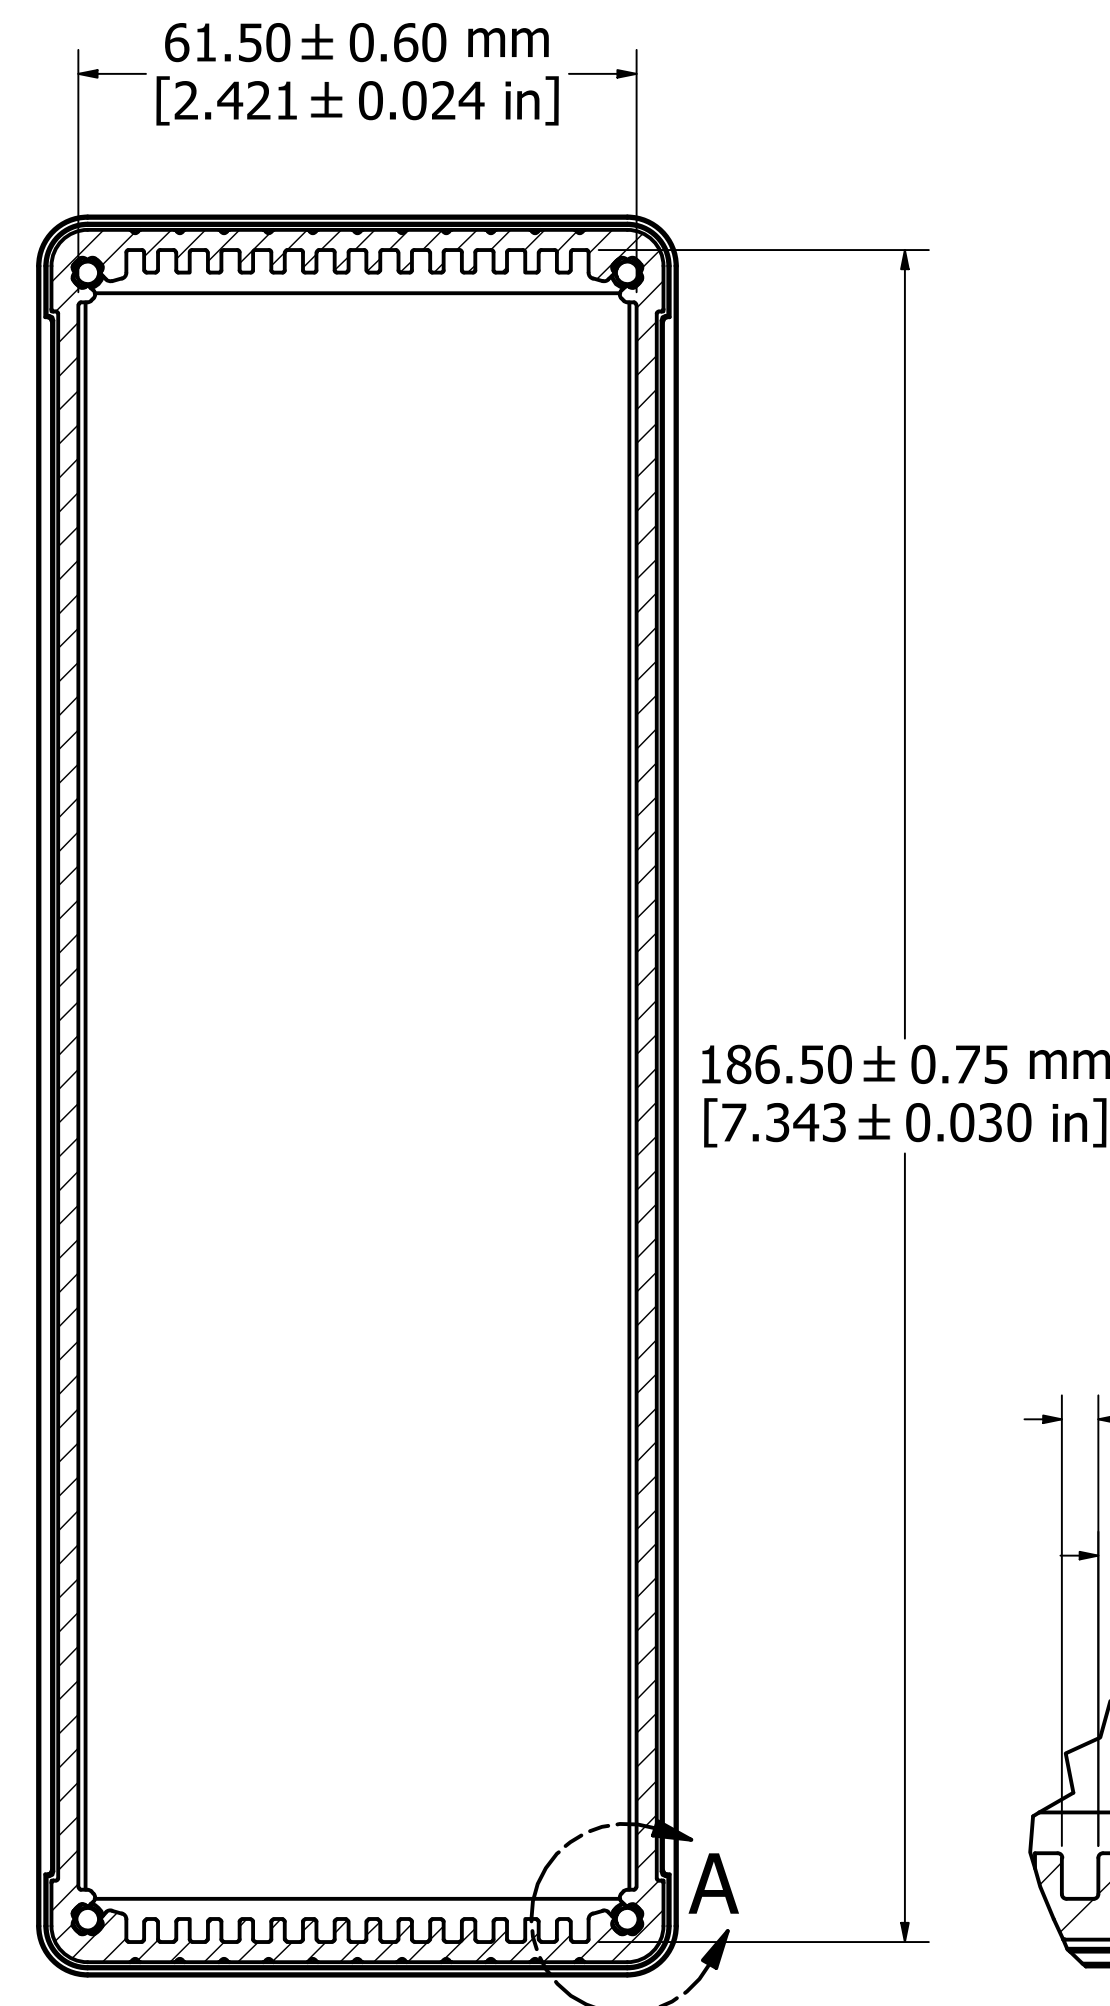

ASSEMBLY - VIEW FROM TOP

SECTION A-A

DETAIL A

PROTECTION TO IP 65

Enclosures can be Factory Modified (Milling, Drilling, Printing etc.)
 Contact Factory mjm@hammondmfg.com for quotes
 Solid models of this enclosure available in STEP or IGES.

NOTE	
Purchased assembly includes box, end panels, stainless steel #6 Taptight screws, self adhesive rubber feet, gaskets and O-Rings.	
Box made from Extruded Aluminum 6063.	
End panels made from Type 380 Diecast Aluminum with a black powder paint finish.	
WATERPROOF 1457U2801	
PART NUMBERS	
Clear anodized box with black powder painted end panels	1457U2801
Black powder painted box and end panels	1457U2801BK
EMI/RFI SHIELDED (IP 54)	
Clear anodized box with black powder painted end panels	1457U2801E
Black powder painted box and end panels	1457U2801EBK
ACCESSORIES	
See website for accessories.	

ASSEMBLY - VIEW FROM SIDE

END PANEL - VIEW FROM OUTSIDE

Fits 280mm (11.024") X 186mm (7.323") PCB

HAMMOND MANUFACTURING™
1457U2801
www.hammondmfg.com

X-ON Electronics

Largest Supplier of Electrical and Electronic Components