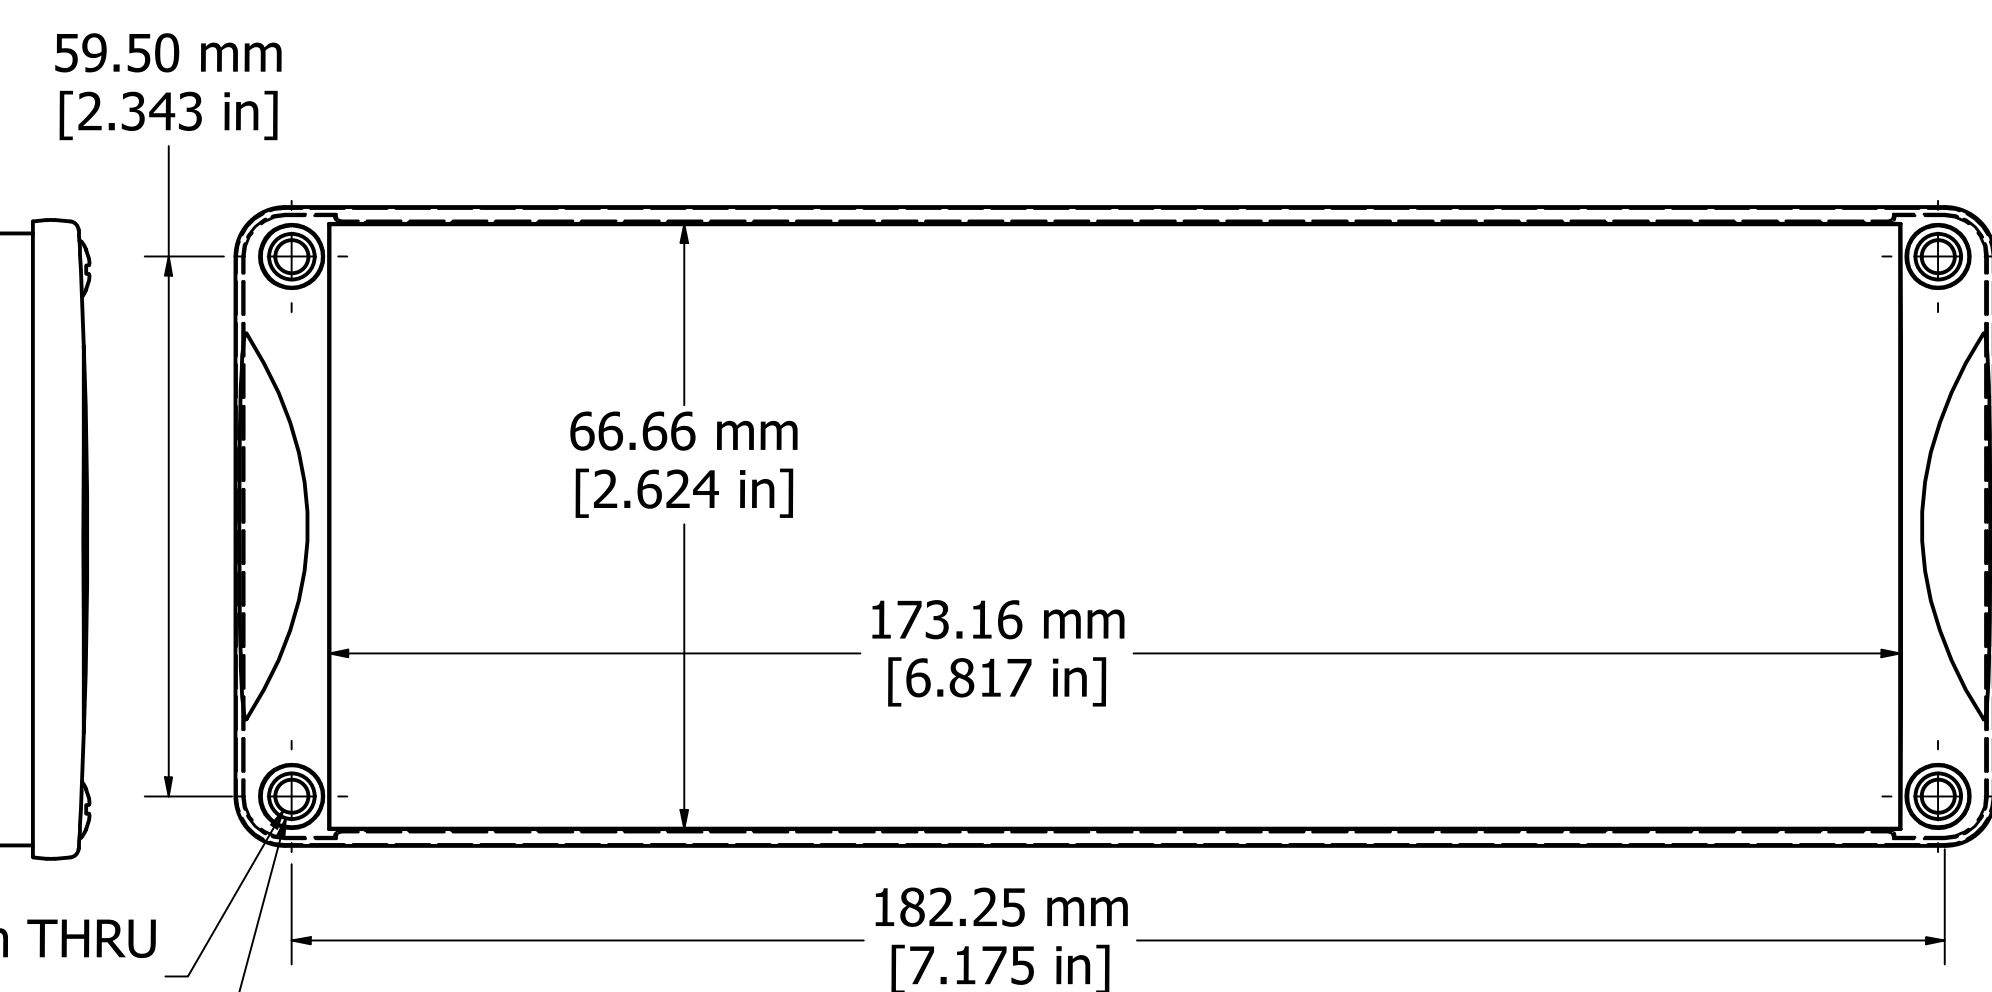

ASSEMBLY - VIEW FROM TOP

SECTION A-A

DETAIL A

PROTECTION TO IP 65

Enclosures can be Factory Modified (Milling, Drilling, Printing etc.)
 Contact Factory mjm@hammondmfg.com for quotes
 Solid models of this enclosure available in STEP or IGES.

NOTE	
Purchased assembly includes box, end panels, stainless steel #6 Taptight screws, self adhesive rubber feet, gaskets and O-Rings.	
Box made from Extruded Aluminum 6063.	
End panels made from Type 380 Diecast Aluminum with a black powder paint finish.	
WATERPROOF 1457U2801	
PART NUMBERS	
Clear anodized box with black powder painted end panels	1457U2801
Black powder painted box and end panels	1457U2801BK
EMI/RFI SHIELDED (IP 54)	
Clear anodized box with black powder painted end panels	1457U2801E
Black powder painted box and end panels	1457U2801EBK
ACCESSORIES	
See website for accessories.	

ASSEMBLY - VIEW FROM SIDE

END PANEL - VIEW FROM OUTSIDE

Fits 280mm (11.024") X 186mm (7.323") PCB

HAMMOND MANUFACTURING™
1457U2801
www.hammondmfg.com

X-ON Electronics

Largest Supplier of Electrical and Electronic Components