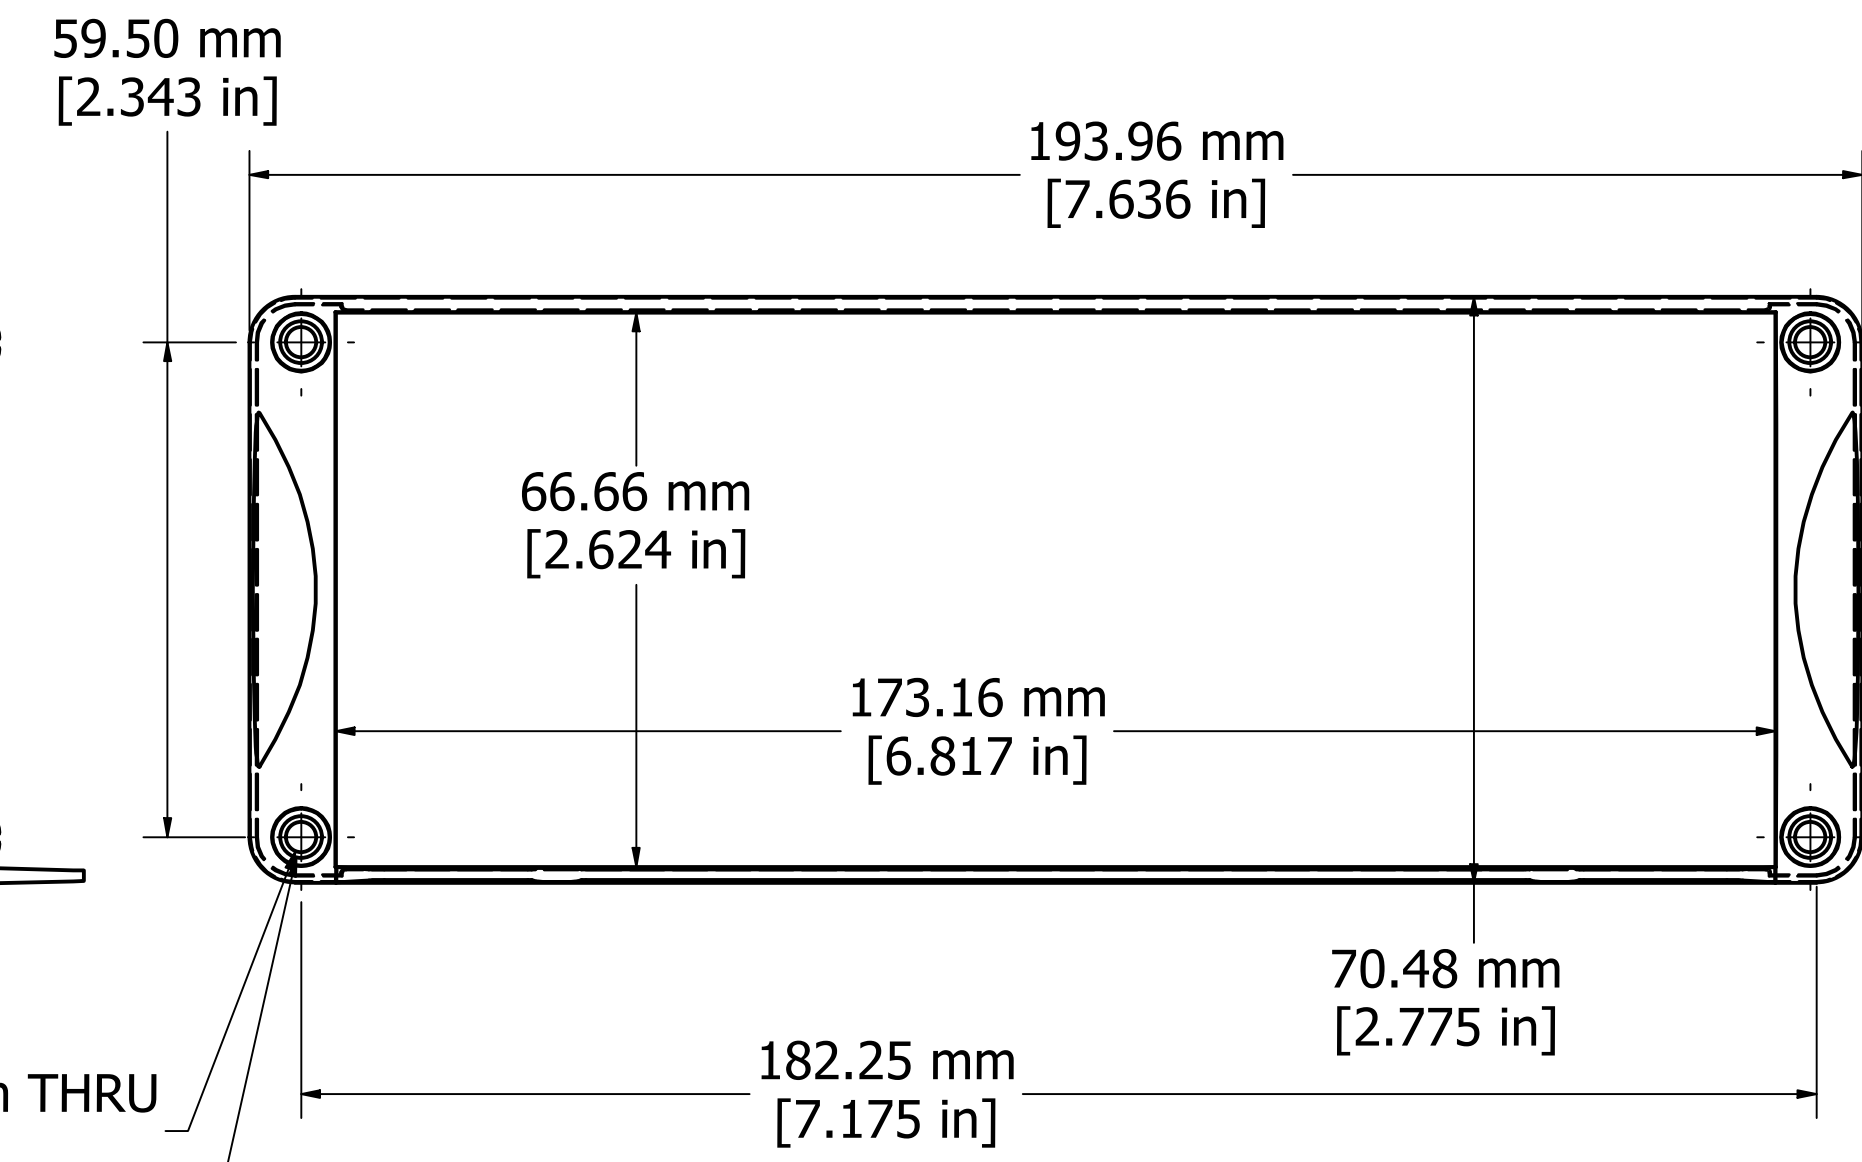

ASSEMBLY - VIEW FROM TOP

ASSEMBLY - VIEW FROM SIDE

Fits 280mm (11.024") X 186mm (7.323") PCB

SECTION A-A

DETAIL A

PROTECTION TO IP 65

Enclosures can be Factory Modified (Milling, Drilling, Printing etc.)
 Contact Factory mjm@hammondmfg.com for quotes
 Solid models of this enclosure available in STEP or IGES.

NOTE	
Purchased assembly includes box, end panels, stainless steel #6 Taptight screws, self adhesive rubber feet, gaskets and O-Rings.	
Box made from Extruded Aluminum 6063.	
End panels made from Type 380 Diecast Aluminum with a black powder paint finish.	
WATERPROOF 1457U2802	
PART NUMBERS	
Clear anodized box with black powder painted end panels	1457U2802
Black powder painted box and end panels	1457U2802BK
EMI/RFI SHIELDED (IP 54)	
Clear anodized box with black powder painted end panels	1457U2802E
Black powder painted box and end panels	1457U2802EBK
ACCESSORIES	
See website for accessories.	