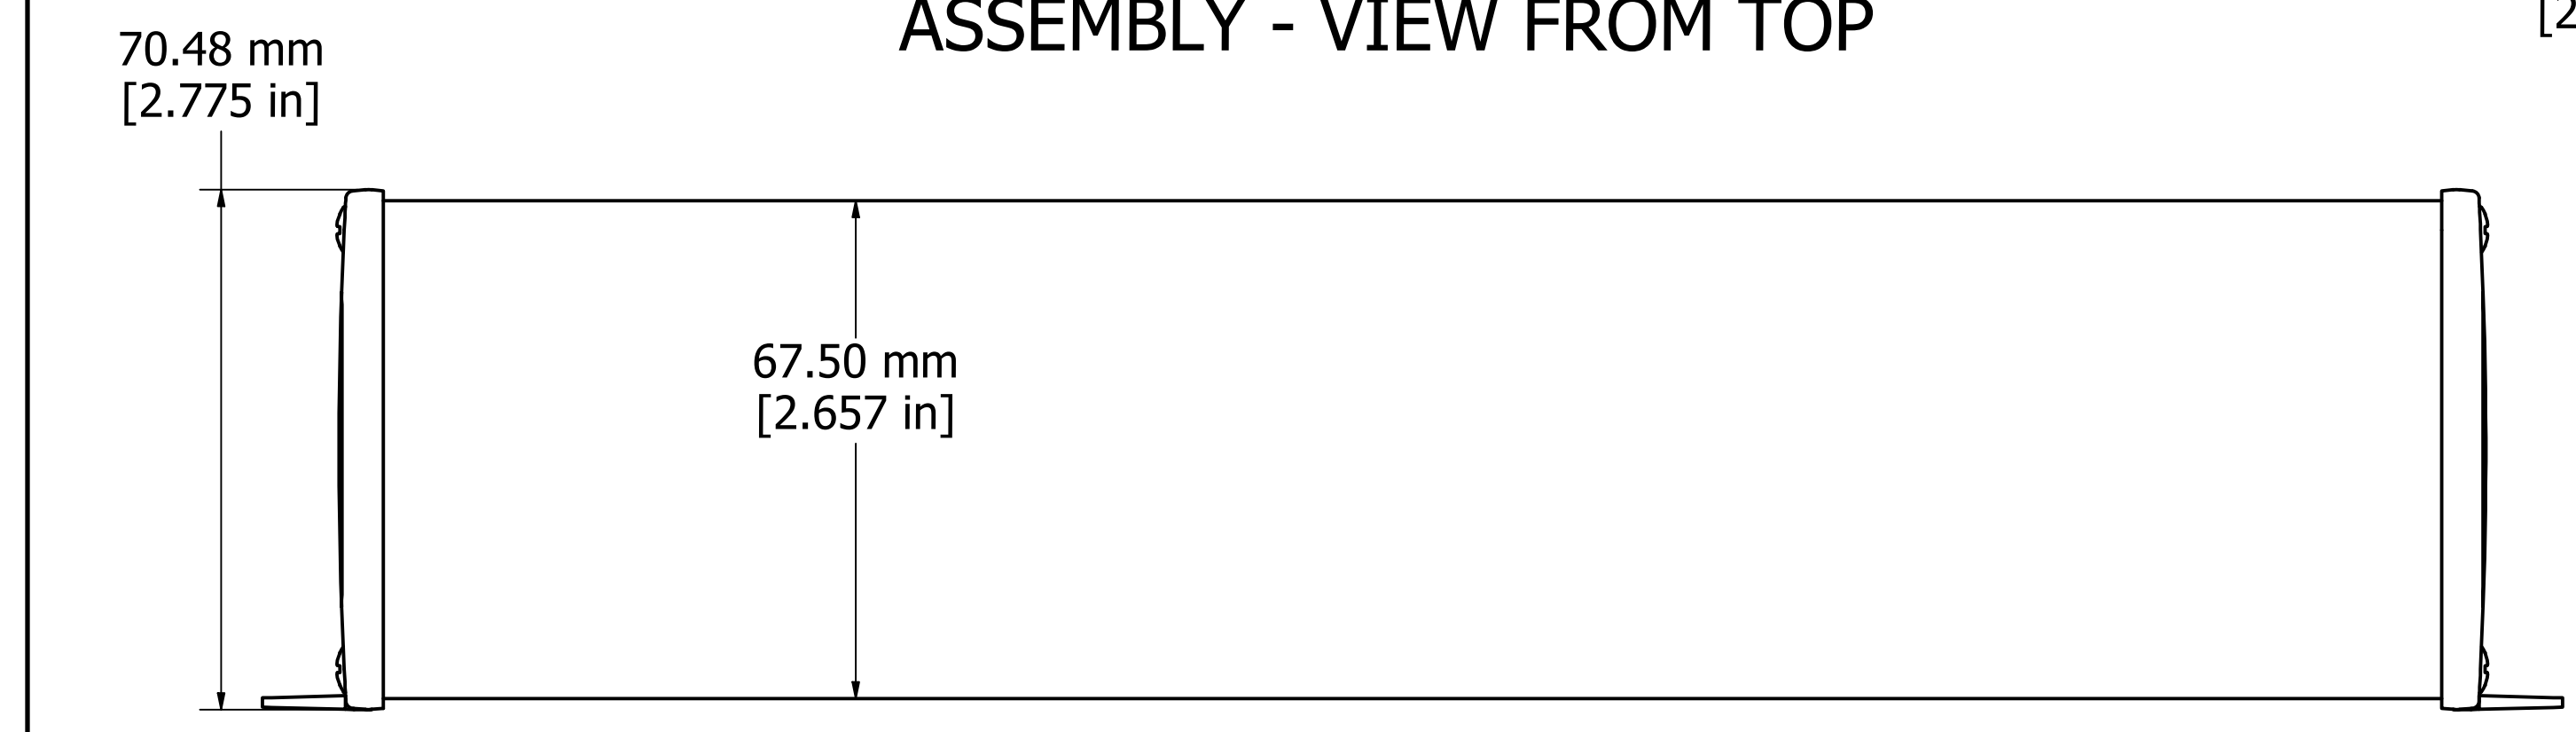

ASSEMBLY - VIEW FROM TOP

ASSEMBLY - VIEW FROM SIDE

Fits 280mm (11.024") X 186mm (7.323") PCB

SECTION A-A

DETAIL A

PROTECTION TO IP 65

Enclosures can be Factory Modified (Milling, Drilling, Printing etc.)
 Contact Factory mjm@hammondmfg.com for quotes
 Solid models of this enclosure available in STEP or IGES.

NOTE	
Purchased assembly includes box, end panels, stainless steel #6 Taptight screws, self adhesive rubber feet, gaskets and O-Rings.	
Box made from Extruded Aluminum 6063.	
End panels made from Type 380 Diecast Aluminum with a black powder paint finish.	
WATERPROOF 1457U2802	
PART NUMBERS	
Clear anodized box with black powder painted end panels	1457U2802
Black powder painted box and end panels	1457U2802BK
EMI/RFI SHIELDED (IP 54)	
Clear anodized box with black powder painted end panels	1457U2802E
Black powder painted box and end panels	1457U2802EBK
ACCESSORIES	
See website for accessories.	