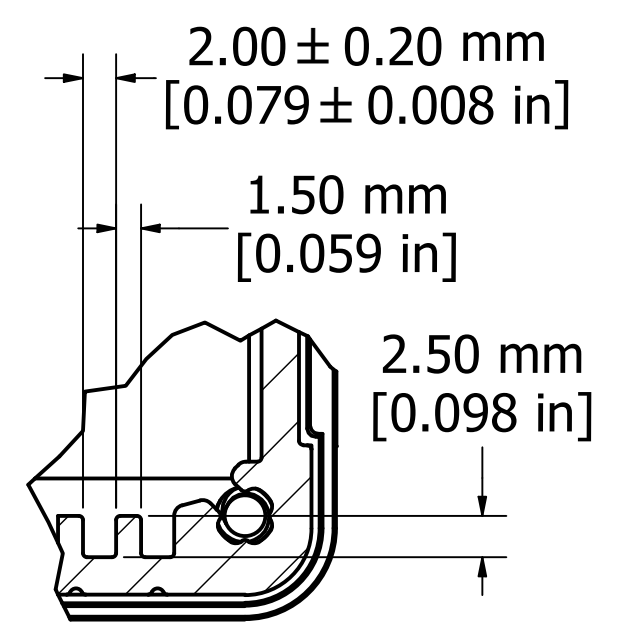

ASSEMBLY - VIEW FROM TOP

ASSEMBLY - VIEW FROM SIDE

Fits 280mm (11.024") X 186mm (7.323") PCB

SECTION A-A

DETAIL A

PROTECTION TO IP 65

Enclosures can be Factory Modified (Milling, Drilling, Printing etc.)
 Contact Factory mjm@hammondmfg.com for quotes
 Solid models of this enclosure available in STEP or IGES.

NOTE	
Purchased assembly includes box, end panels, stainless steel #6 Taptight screws, self adhesive rubber feet, gaskets and O-Rings.	
Box made from Extruded Aluminum 6063.	
End panels made from Type 380 Diecast Aluminum with a black powder paint finish.	
WATERPROOF 1457U2802	
PART NUMBERS	
Clear anodized box with black powder painted end panels	1457U2802
Black powder painted box and end panels	1457U2802BK
EMI/RFI SHIELDED (IP 54)	
Clear anodized box with black powder painted end panels	1457U2802E
Black powder painted box and end panels	1457U2802EBK
ACCESSORIES	
See website for accessories.	