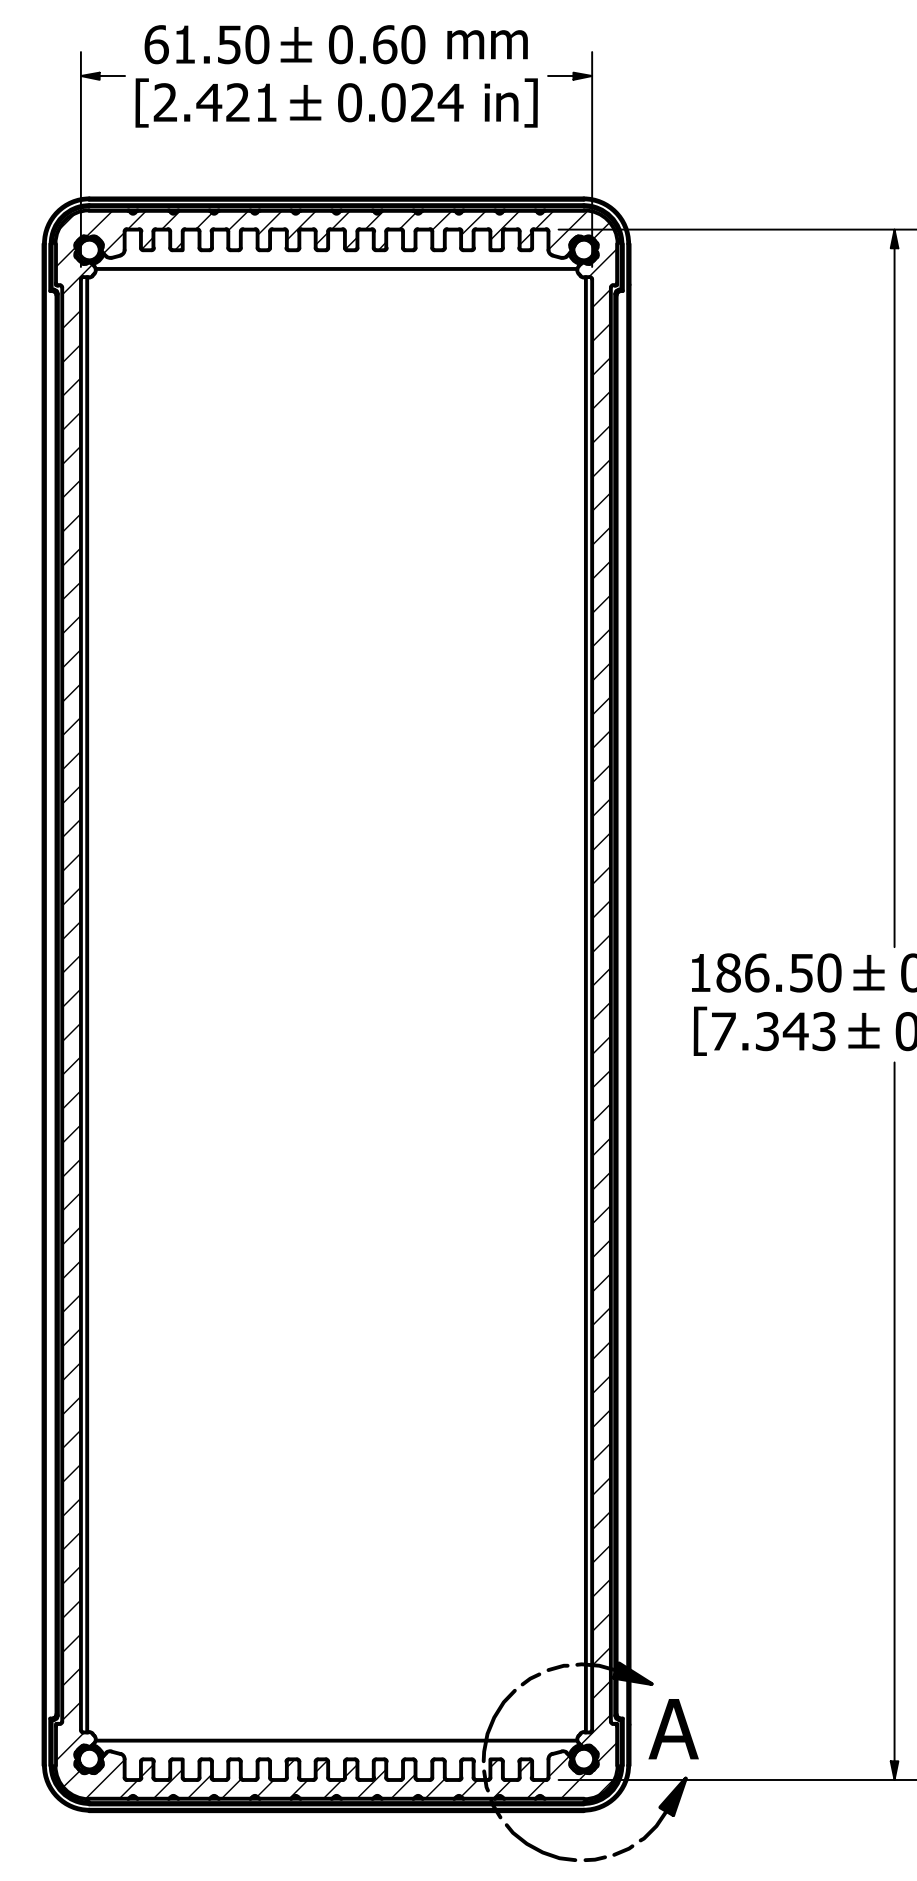

ASSEMBLY - VIEW FROM TOP

ASSEMBLY - VIEW FROM SIDE

Fits 280mm (11.024") X 186mm (7.323") PCB

SECTION A-A

DETAIL A

PROTECTION TO IP 65

Enclosures can be Factory Modified (Milling, Drilling, Printing etc.)
 Contact Factory mjm@hammondmfg.com for quotes
 Solid models of this enclosure available in STEP or IGES.

NOTE	
Purchased assembly includes box, end panels, stainless steel #6 Taptight screws, self adhesive rubber feet, gaskets and O-Rings.	
Box made from Extruded Aluminum 6063.	
End panels made from Type 380 Diecast Aluminum with a black powder paint finish.	
WATERPROOF 1457U2802	
PART NUMBERS	
Clear anodized box with black powder painted end panels	1457U2802
Black powder painted box and end panels	1457U2802BK
EMI/RFI SHIELDED (IP 54)	
Clear anodized box with black powder painted end panels	1457U2802E
Black powder painted box and end panels	1457U2802EBK
ACCESSORIES	
See website for accessories.	