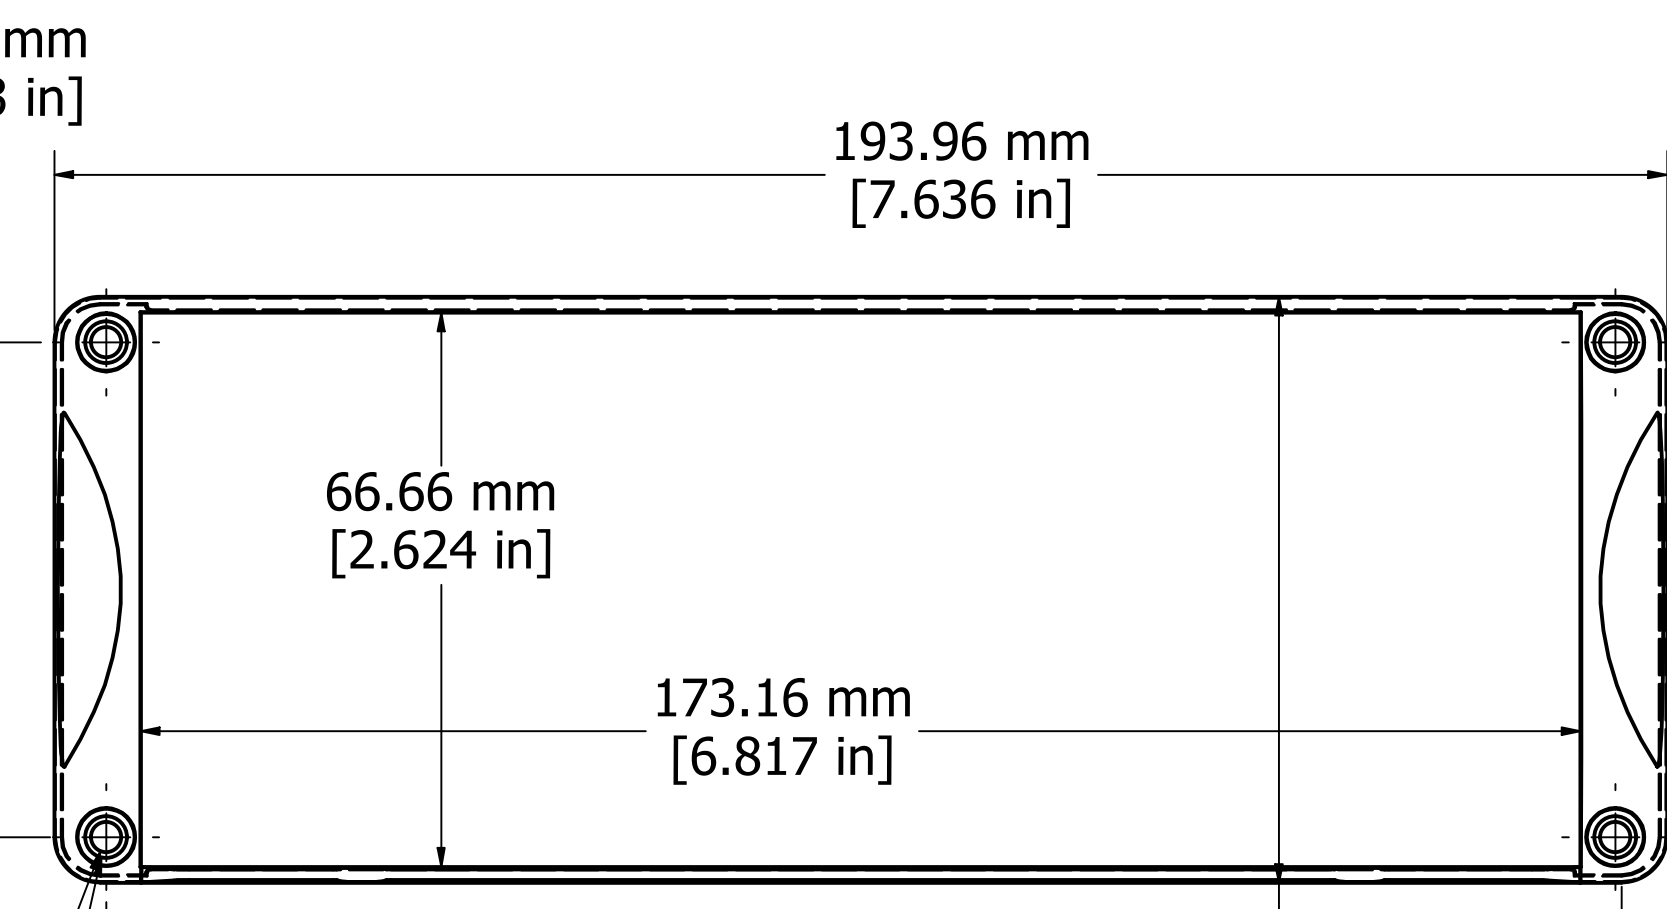

NOTE	
Purchased assembly includes box, end panels, stainless steel #6 Taptight screws, self adhesive rubber feet, gaskets and O-Rings.	
Box made from Extruded Aluminum 6063.	
End panels made from Type 380 Diecast Aluminum with a black powder paint finish.	
WATERPROOF 1457U2802	
PART NUMBERS	
Clear anodized box with black powder painted end panels	1457U2802
Black powder painted box and end panels	1457U2802BK
EMI/RFI SHIELDED (IP 54)	
Clear anodized box with black powder painted end panels	1457U2802E
Black powder painted box and end panels	1457U2802EBK
ACCESSORIES	
See website for accessories.	

4 X Ø3.60 mm THRU [0.142 in]  
 4 X Ø5.00 mm ∇ 0.60 mm  
 L 7.00 mm ∇ 2.50 mm

Fits 280mm (11.024") X 186mm (7.323") PCB

**HAMMOND MANUFACTURING™**

**1457U2802**

[www.hammondmfg.com](http://www.hammondmfg.com)