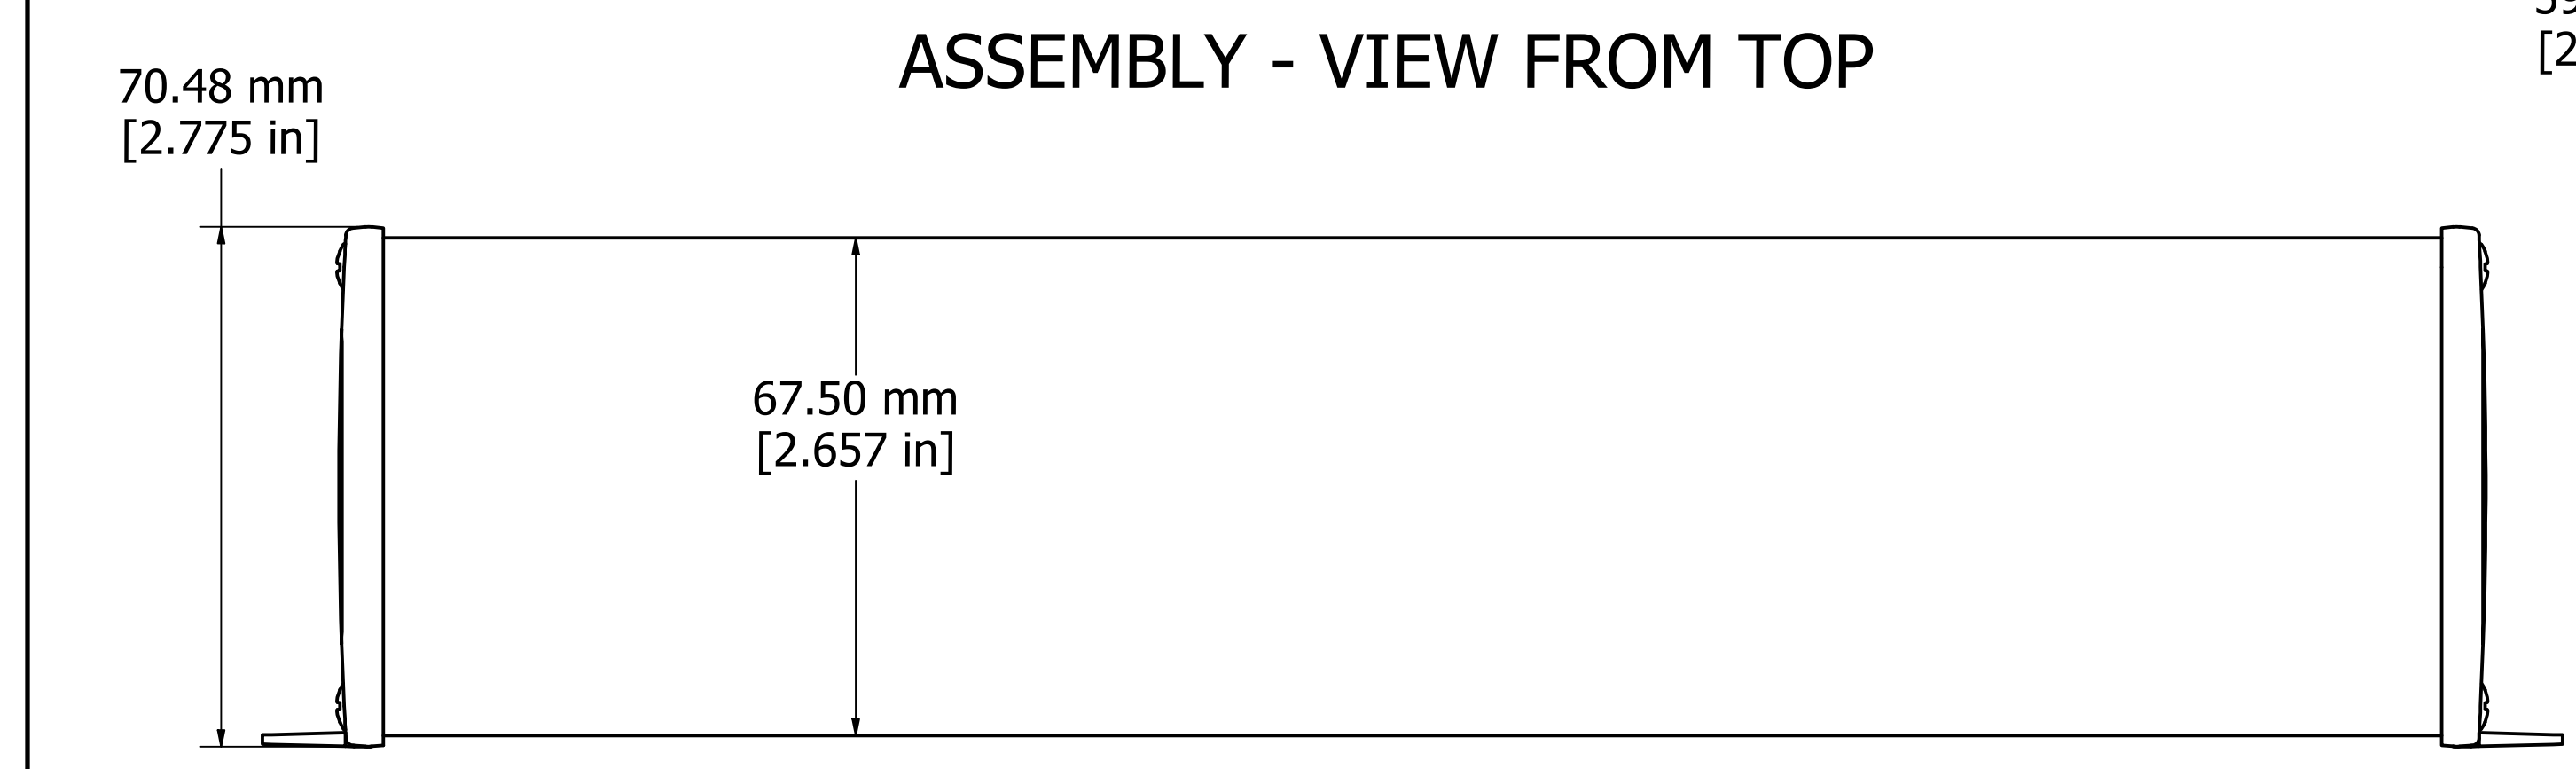

NOTE	
Purchased assembly includes box, end panels, stainless steel #6 Taptight screws, self adhesive rubber feet, gaskets and O-Rings.	
Box made from Extruded Aluminum 6063.	
End panels made from Type 380 Diecast Aluminum with a black powder paint finish.	
WATERPROOF 1457U2802	
PART NUMBERS	
Clear anodized box with black powder painted end panels	1457U2802
Black powder painted box and end panels	1457U2802BK
EMI/RFI SHIELDED (IP 54)	
Clear anodized box with black powder painted end panels	1457U2802E
Black powder painted box and end panels	1457U2802EBK
ACCESSORIES	
See website for accessories.	

4 X Ø3.60 mm THRU [0.142 in]  
 4 X Ø5.00 mm ∇ 0.60 mm  
 L 7.00 mm ∇ 2.50 mm

Fits 280mm (11.024") X 186mm (7.323") PCB

**HAMMOND MANUFACTURING™**

**1457U2802**

[www.hammondmfg.com](http://www.hammondmfg.com)