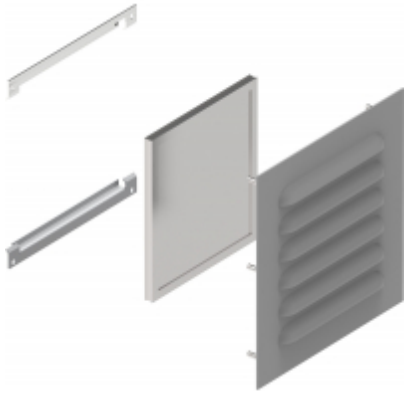

Quality Products. Service Excellence.

Type 3R Louvered Vent Kits 1481L3R Series

Features

- Provides ventilation in enclosures for either indoor or outdoor locations
- Gasketed sealing kit provides protection to NEMA 3R
- Aluminum filter mesh provides ingress protection for both solid debris and outdoor rain conditions
- Easily field install kit includes all hardware
- Louver plates are offered in both 14 gauge steel with ANSI61 Gray power coat finish or 304 Stainless Steel
- Kits are sold in QTY 1. Replacement filter kits are sold in QTY 2.
- (Note: On Dec 1, 2019 a change was made to some of the previous louver patterns on this series - see table below for new specifications and/or the part drawing files for details. Air flow will be improved from previous designs. No change to plate size, filter size or mounting dimensions.)

Part Number		Overall Size H x W (inches)	Number of Louvers	Louver Length (inches)
ANSI 61 Gray	Stainless Steel			
1481L3R55GY	1481L3R55SS	5.56 x 5.30	3	3.00
1481L3R56GY	1481L3R56SS	5.30 x 6.30	3	4.00
1481L3R66GY	1481L3R66SS	6.40 x 6.30	4	4.00
1481L3R68GY	-	6.40 x 8.30	10	2.00
1481L3R88GY	-	8.69 x 8.30	16	2.00
1481L3R610GY	-	6.62 x 10.30	10	3.00
1481L3R810GY	-	9.0 x 10.30	14	3.00
1481L3R1110GY	-	11.37 x 10.30	20	3.00
1481L3R1510GY	-	16.12 x 10.30	34	3.00

Replacement Aluminum Filters

Part Number	Size H x W (in)
LFK55	3.15 x 3.00
LFK56	3.25 x 4.00
LFK66	4.375 x 4.00
LFK68	4.375 x 6.00
LFK88	6.625 x 6.00
LFK610	4.563 x 8.00
LFK810	6.938 x 8.00
LFK1110	9.313 x 8.00
LFK1510	14.062 x 8.00