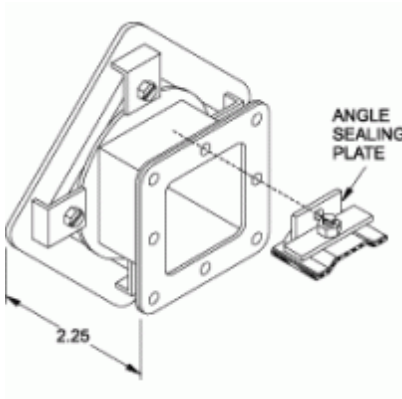

Quality Products. Service Excellence.

Swivel Nipple 1485 V Series

Box Entry Swivel Nipple Part No.	Standard Swivel Nipple Part No.	Size
1485BV1 ¹	1485BV2 ²	2.5 x 2.5
1485CV1 ¹	1485CV2 ²	4 x 4
1485DV1 ¹	1485DV2 ²	6 x 6
1485EV1 ¹	1485EV2 ²	8 x 8

¹ One angle sealing plate included

² Two angle sealing plates included

Data subject to change without notice

© 2022. Hammond Manufacturing Ltd. All rights reserved.

X-ON Electronics

Largest Supplier of Electrical and Electronic Components