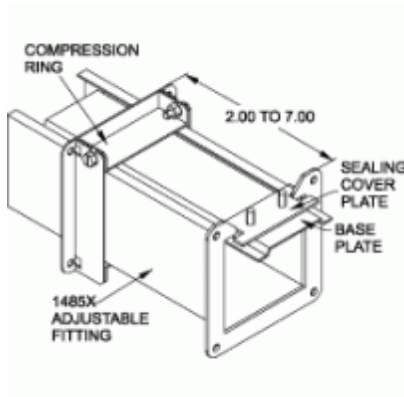

Quality Products. Service Excellence.

Adjustable Fitting *1485 X Series*

- Allows on site length adjustment of 2" to 7"

Part No.	Size
1485BX	2.5 x 2.5
1485CX	4 x 4
1485DX	6 x 6
1485EX	8 x 8
1485FX	12 x 6

One special sealing plate included
Does not meet CSA or UL requirements

Data subject to change without notice

© 2022. Hammond Manufacturing Ltd. All rights reserved.

X-ON Electronics

Largest Supplier of Electrical and Electronic Components